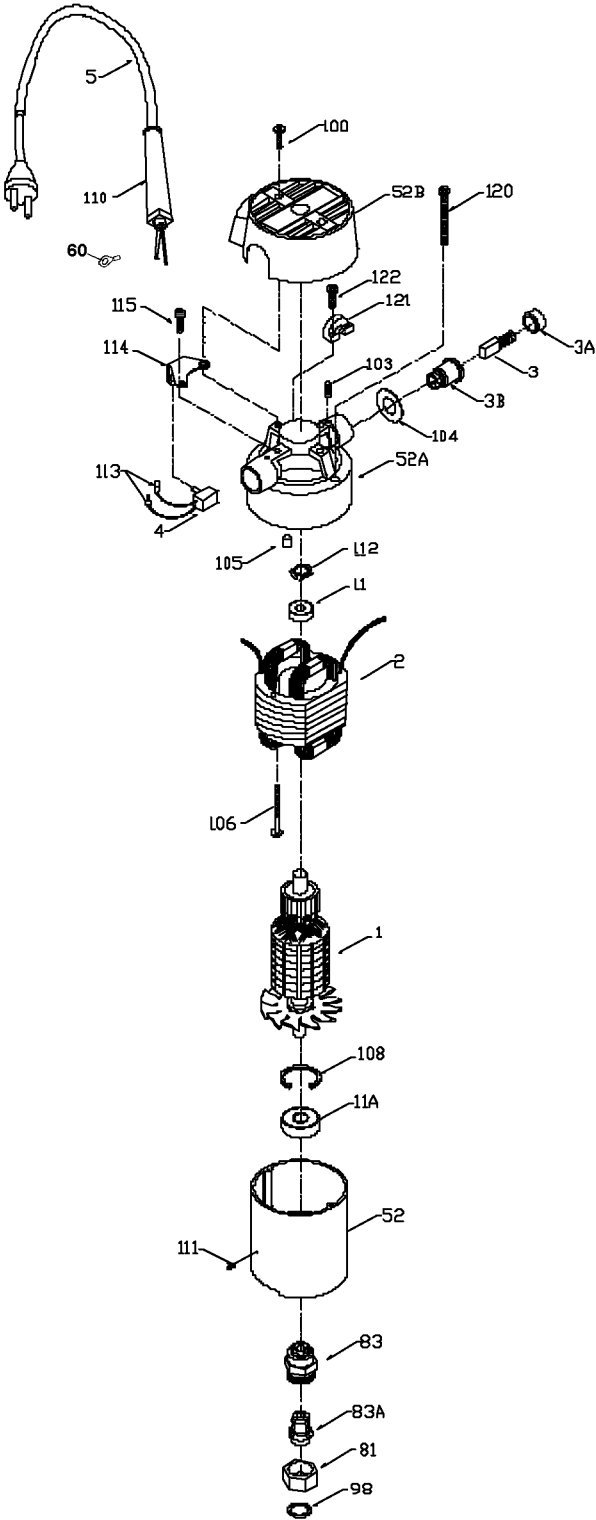

PORTER-CABLE ROUTER

WARNING: Electrical repairs should only be attempted by trained repairmen. Contact the nearest Porter-Cable Service Center or other

86902

Parts List for 86902 Type 1

Item Number	Part Number	Description	Qty Required
1	874588	ARMATURE-220	1
1	874299	FAN	1
2	874589	FIELD-220	1
3	N031652	BRUSH	2
3	803483	BRUSH CAP	2
3	873497	BRUSH HOLDER	2
4	876320	SWITCH.	1
5	879758	CORD-EURO	1
5	874544	CORD-220	1
11	855284	BEARING	3
11	878064SV	BEARING	3
52	903967SV	CASING & PINS FRONT	1
52	899192SV	REAR HOUSING	1
52	888727	MOTOR HOUSING CAP	1
60	849314	TERM	1
81	875893	COLLET NUT	1
83	872793	CHUCK	1
83	42999	1/4 INCH COLLET ASSY	1
83	42950	1/2 INCH COLLET ASSY	1
83	42975	3/8 INCH COLLET ASSY	1
83	42975	3/8 INCH COLLET ASSY	1
83	876669	COLLET 1/4 INCH	1
83	875893	COLLET NUT	1
83	876670	COLLET 3/8 INCH	1
83	876671	COLLET 1/2 INCH	1
98	823030	SNAP-RING	10
100	878813	SCREW	10

COPYRIGHT© 2005. All Rights Reserved.

Parts list, pricing, and availability subject to change. Please visit www.dewaltservicenetwork.com for current parts information.

Parts List for 86902 Type 1

Item Number	Part Number	Description	Qty Required
103	804360	SCREW	10
104	803496	WASHER	10
105	842597	PLUG	1
106	838312	SCREW	10
108	802426	RING	10
110	901266	STRAIN RELIEVER	1
111	800835	PIN	10
112	842610	SPRING-PRELOAD	10
113	682063	CONNECTOR VS	1
114	876396	BRACKET	1
115	802764	SCREW	10
120	681260	SCREW & WASHER	10
121	874137	CORD CLAMP	1
122	877817	SCREW	10
123	849314	TERM	1
124	803104	LEAD	1
125	A22709	OPEN-END WRENCH	1
125	A22709	OPEN-END WRENCH	1