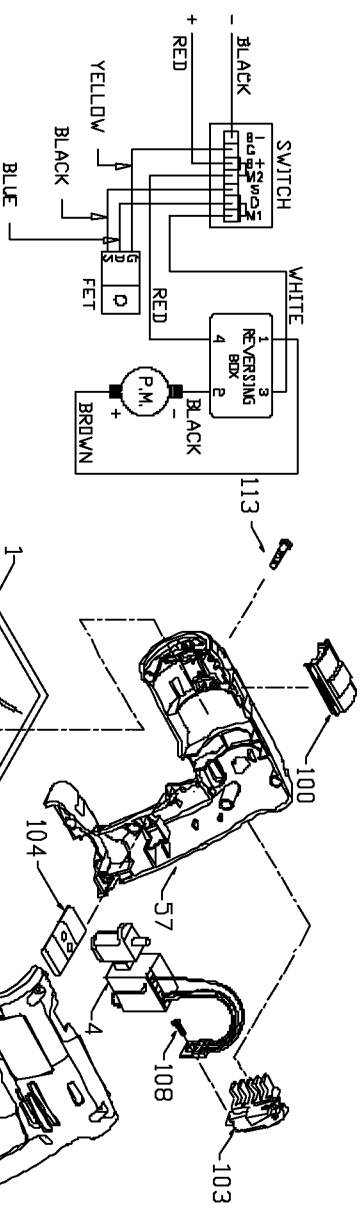

PORTER-CABLE DRIVER DRILLS

WARNING: Electrical repairs should only be attempted by trained repairmen. Contact the nearest Porter-Cable Service Center or other competent repair center

Parts List for 9863 Type 1

Item Number	Part Number	Description	Qty Required
1	000000-00	No Longer Available	1
1	000000-00	No Longer Available	1
4	889640	SWITCH	1
53	886338	GEAR BOX/CLUTCH ASSY	1
54	884408	GRADUATED RING	1
57	884378	HANDLE SET	1
83	893099	CHUCK	1
100	884360	SPEED SELECTOR	1
102	884324	CONTACT/LEAD ASSY	1
103	000000-00	No Longer Available	1
104	884403	FORWARD/REV SELECTOR	1
106	885096	CLUTCH SPRING	10
108	694772	SCREW	10
110	889199	SCREW-CHEESE HD	10
112	875380	SCREW	10
113	888993	SCREW	10
114	886997	INSULATOR TUBE 120V	1
115	000000-00	No Longer Available	1
120	000000-00	No Longer Available	1
122	000000-00	No Longer Available	1
123	8924	UNIVERSAL CHARGER	1
124	000000-00	No Longer Available	1
125	694015	SCREW	10
126	000000-00	No Longer Available	1
128	698950	BIT	1
129	886630	INSULATOR TUBE 120V	1
861	887712	LATCH CARRYING CASE	1

COPYRIGHT© 2005. All Rights Reserved.

Parts list, pricing, and availability subject to change. Please visit www.dewaltservicenetwork.com for current parts information.

Parts List for 9863 Type 1

Item Number	Part Number	Description	Qty Required
861	884367	CARRYING CASE	1