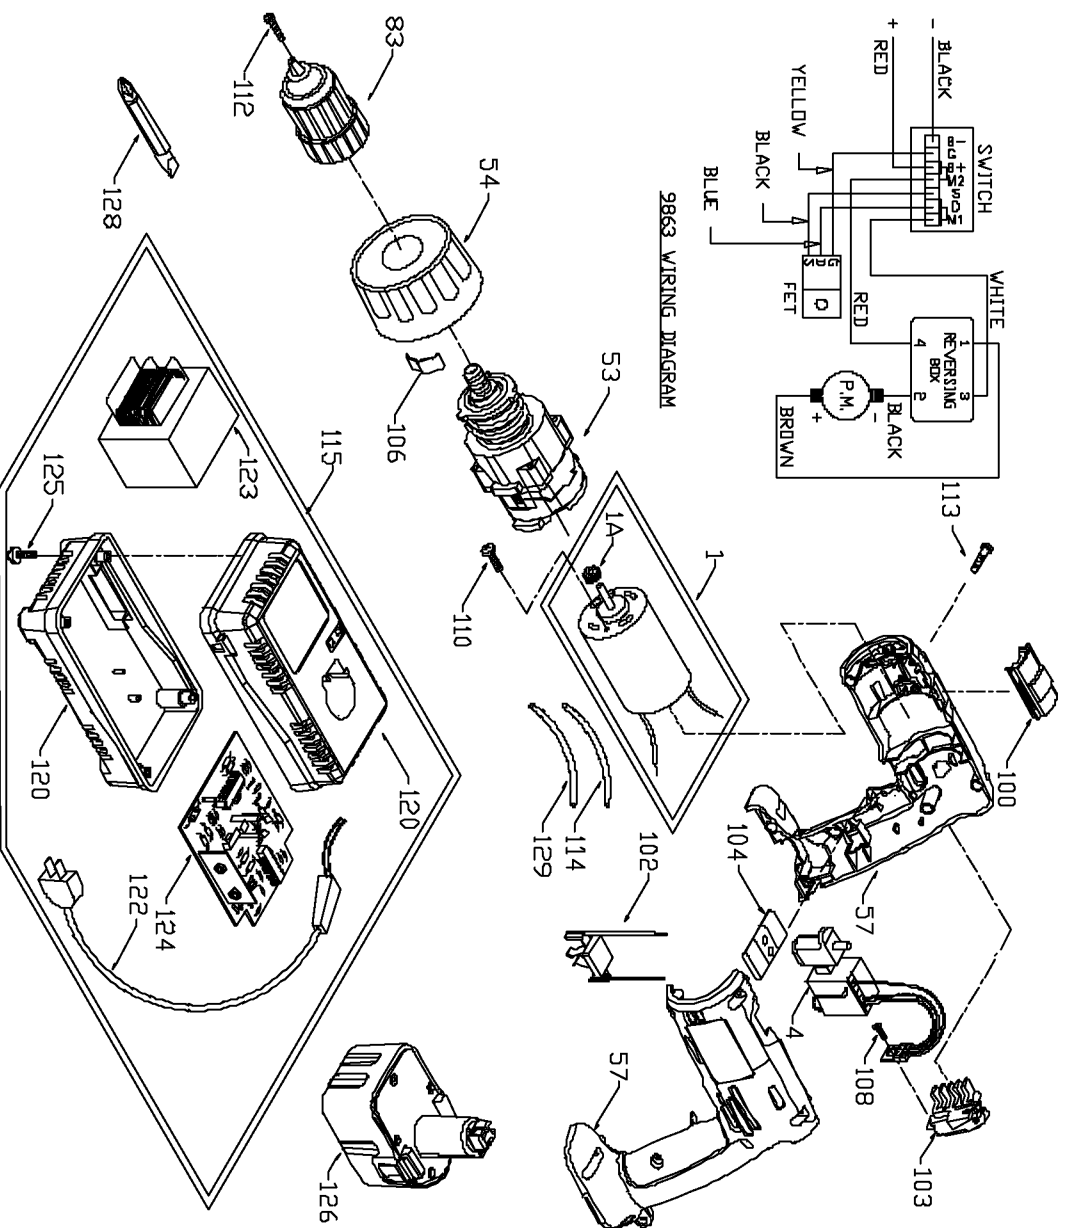

PORTER-CABLE DRIVER DRILLS

WARNING: Electrical repairs should only be attempted by trained repairmen. Contact the nearest Porter-Cable Service Center or other competent repair center

Parts List for 9863 Type 1

Item Number	Part Number	Description	Qty Required
1	000000-00	No Longer Available	1
1	000000-00	No Longer Available	1
4	889640	SWITCH	1
53	886338	GEAR BOX/CLUTCH ASSY	1
54	884408	GRADUATED RING	1
57	884378	HANDLE SET	1
83	893099	CHUCK	1
100	884360	SPEED SELECTOR	1
102	884324	CONTACT/LEAD ASSY	1
103	000000-00	No Longer Available	1
104	884403	FORWARD/REV SELECTOR	1
106	885096	CLUTCH SPRING	10
108	694772	SCREW	10
110	889199	SCREW-CHEESE HD	10
112	875380	SCREW	10
113	888993	SCREW	10
114	886997	INSULATOR TUBE 120V	1
115	000000-00	No Longer Available	1
120	000000-00	No Longer Available	1
122	000000-00	No Longer Available	1
123	8924	UNIVERSAL CHARGER	1
124	000000-00	No Longer Available	1
125	694015	SCREW	10
126	000000-00	No Longer Available	1
128	698950	BIT	1
129	886630	INSULATOR TUBE 120V	1
861	887712	LATCH CARRYING CASE	1

COPYRIGHT© 2005. All Rights Reserved.

Parts list, pricing, and availability subject to change. Please visit www.dewaltservicenetwork.com for current parts information.

Parts List for 9863 Type 1

Item Number	Part Number	Description	Qty Required
861	884367	CARRYING CASE	1