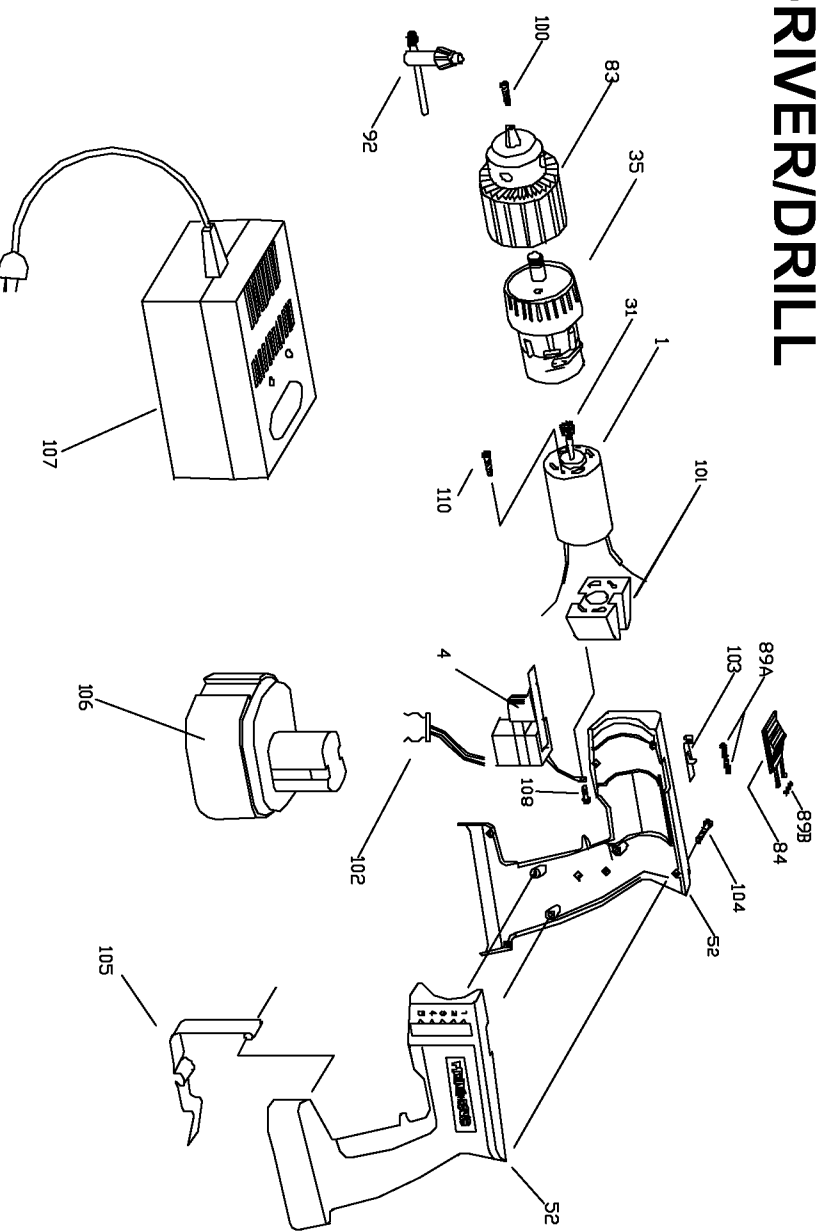

PORTER-CABLE CORDLESS DRIVER/DRILL

WARNING: Electrical repairs should only be attempted by trained repairmen. Contact the nearest Porter-Cable Service Center or other competent repair center.

855

Parts List for 9855 Type 1

Item Number	Part Number	Description	Qty Required
1	000000-00	No Longer Available	1
4	698955	SWITCH ASSY	1
4	699343	HEAT SINK COMPOUND	1
31	875359	PINION GEAR	1
35	875358	GEAR BOX/CLUTCH ASSY	1
35	882673	SHIFT YOKE	1
52	000000-00	No Longer Available	1
83	875135	CHUCK	1
84	000000-00	No Longer Available	1
89	000000-00	No Longer Available	10
89	000000-00	No Longer Available	10
92	875134	CHUCK KEY	1
100	875380	SCREW	10
101	000000-00	No Longer Available	1
102	698948	CONTACT/LEAD ASSY	1
103	874393	LINK	1
104	888993	SCREW	10
105	698946	CLIP	1
106	000000-00	No Longer Available	1
107	000000-00	No Longer Available	1
108	000000-00	No Longer Available	10
110	000000-00	No Longer Available	10
115	000000-00	No Longer Available	1
116	000000-00	No Longer Available	1
117	000000-00	No Longer Available	1
118	698950	BIT	1
861	000000-00	No Longer Available	1