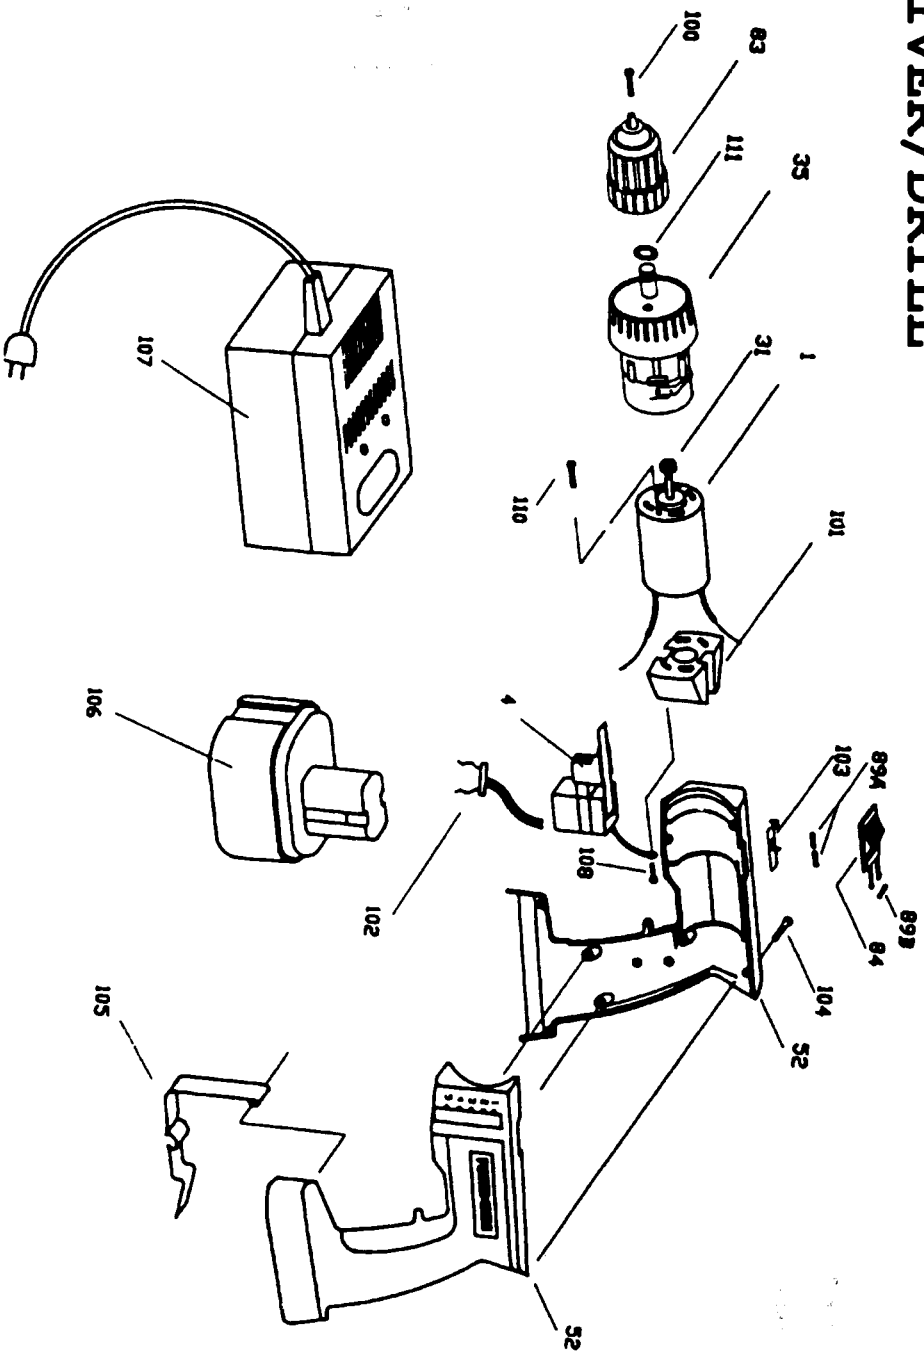

PORTER-CABLE CORDLESS DRIVER/DRILL

WARNING: Electrical repairs should only be attempted by trained repairmen. Contact the nearest Porter-Cable Service Center or other competent repair center.

Parts List for 853 Type 2

Item Number	Part Number	Description	Qty Required
1	000000-00	No Longer Available	1
4	698955	SWITCH ASSY	1
31	875359	PINION GEAR	1
35	882673	SHIFT YOKE	1
35	875358	GEAR BOX/CLUTCH ASSY	1
52	000000-00	No Longer Available	1
52	882673	SHIFT YOKE	1
83	000000-00	No Longer Available	1
83	000000-00	No Longer Available	1
84	000000-00	No Longer Available	1
89	000000-00	No Longer Available	1
100	875380	SCREW	1
101	000000-00	No Longer Available	1
102	698948	CONTACT/LEAD ASSY	1
104	888993	SCREW	10
105	698946	CLIP	1
106	000000-00	No Longer Available	1
107	000000-00	No Longer Available	1
108	000000-00	No Longer Available	1
110	000000-00	No Longer Available	1
111	698159	SPACER	1
856	698950	BIT	1
856	000000-00	No Longer Available	1
861	000000-00	No Longer Available	1
861	000000-00	No Longer Available	1