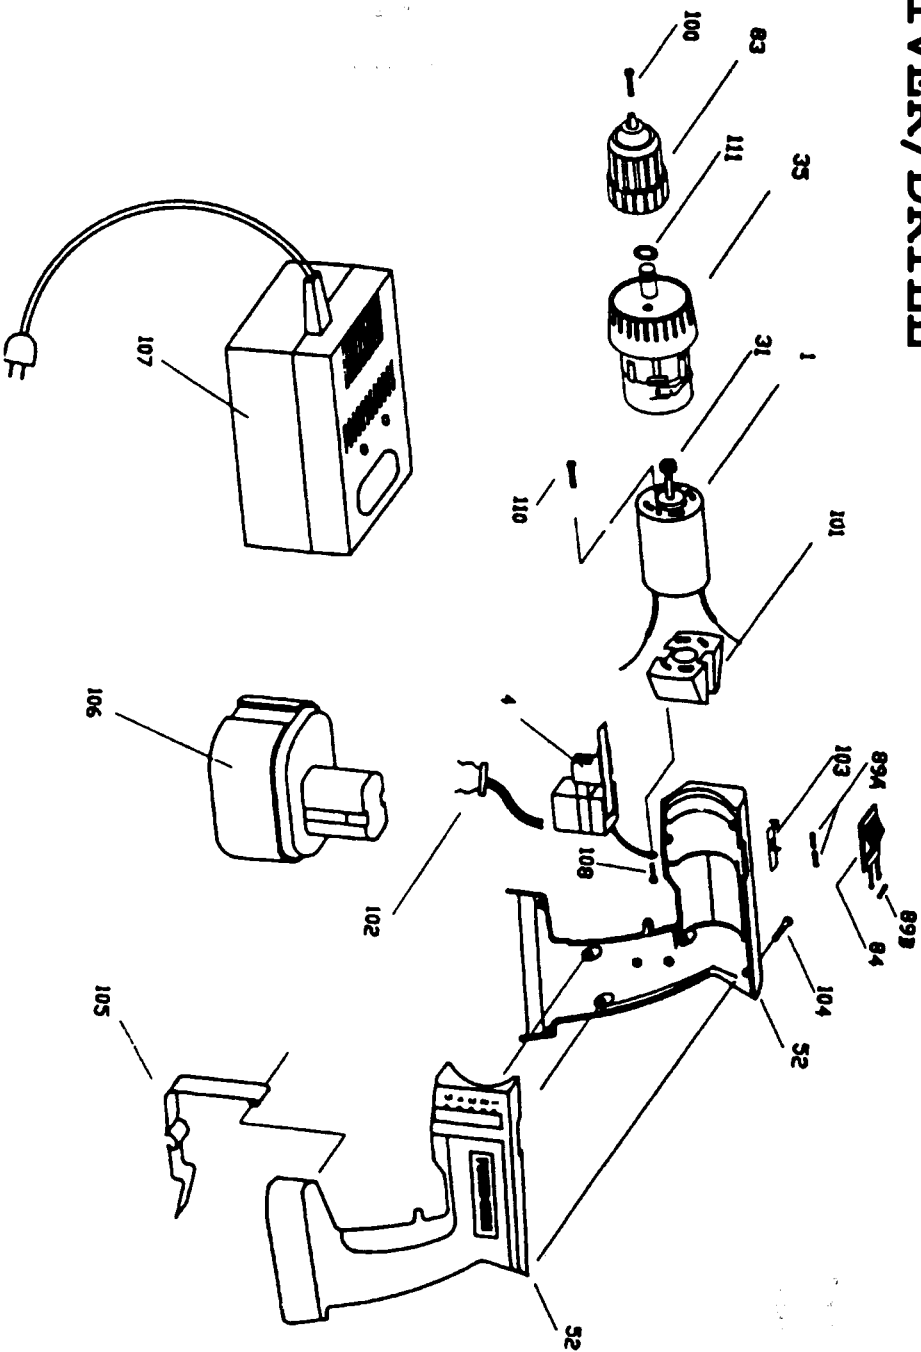

PORTER-CABLE CORDLESS DRIVER/DRILL

WARNING: Electrical repairs should only be attempted by trained repairmen. Contact the nearest Porter-Cable Service Center or other competent repair center.

Parts List for 853 Type 1

Item Number	Part Number	Description	Qty Required
1	000000-00	No Longer Available	1
4	698955	SWITCH ASSY	1
31	875359	PINION GEAR	1
35	882673	SHIFT YOKE	1
35	875358	GEAR BOX/CLUTCH ASSY	1
52	000000-00	No Longer Available	1
52	882673	SHIFT YOKE	1
83	000000-00	No Longer Available	1
83	000000-00	No Longer Available	1
84	000000-00	No Longer Available	1
89	000000-00	No Longer Available	1
89	000000-00	No Longer Available	1
100	875380	SCREW	1
101	000000-00	No Longer Available	1
102	698948	CONTACT/LEAD ASSY	1
103	874393	LINK	1
104	888993	SCREW	10
105	698946	CLIP	1
106	000000-00	No Longer Available	1
107	000000-00	No Longer Available	1
108	000000-00	No Longer Available	1
110	000000-00	No Longer Available	1
111	698159	SPACER	1
856	698950	BIT	1
856	000000-00	No Longer Available	1
861	000000-00	No Longer Available	1
861	000000-00	No Longer Available	1