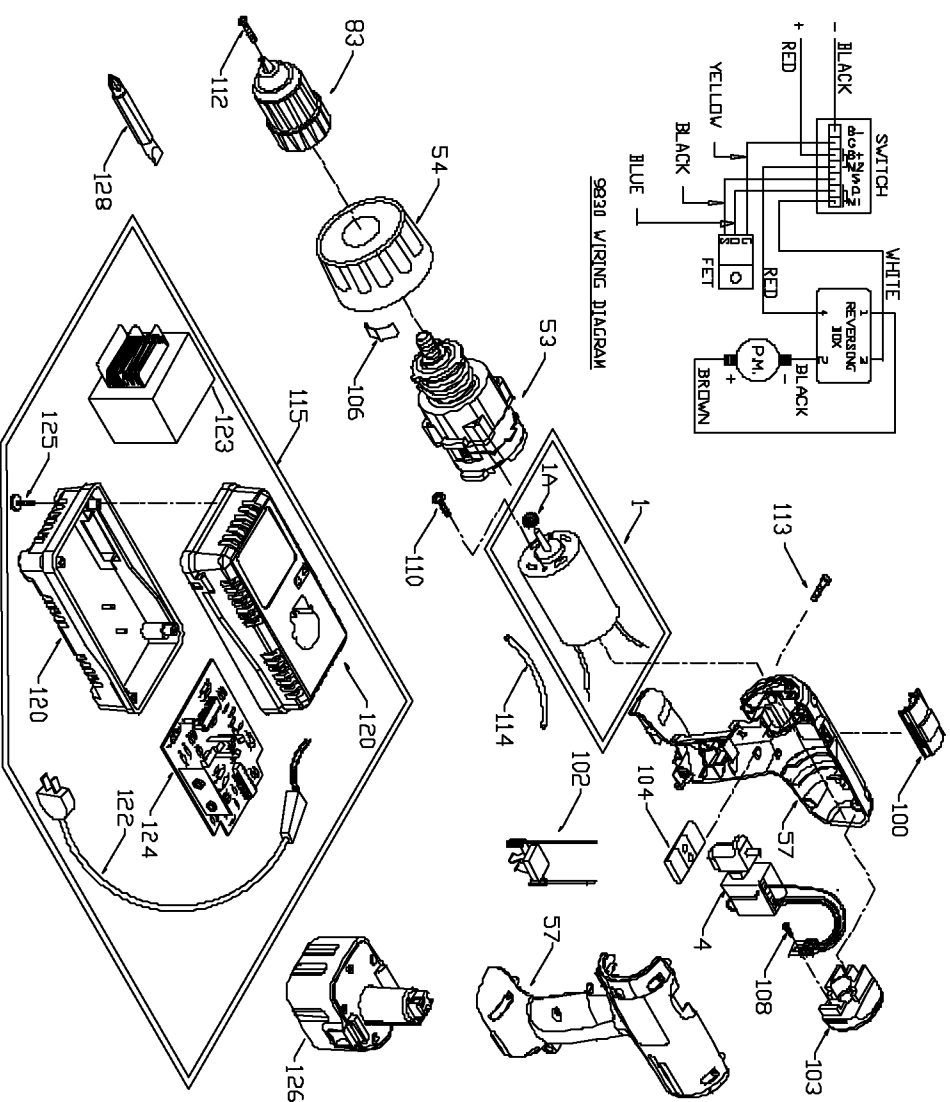

PORTER-CABLE CORDLESS DRIVER/DRILL

WARNING: Electrical repairs should only be attempted by trained repairmen. Contact the nearest Porter-Cable Service Center or other competent repair center.

830

Parts List for 9830 Type 1

Item Number	Part Number	Description	Qty Required
1	000000-00	No Longer Available	1
1	000000-00	No Longer Available	1
4	000000-00	No Longer Available	1
4	887031	SWITCH	1
53	886338	GEAR BOX/CLUTCH ASSY	1
54	884408	GRADUATED RING	1
57	000000-00	No Longer Available	1
83	895567	CHUCK	1
100	884360	SPEED SELECTOR	1
102	884324	CONTACT/LEAD ASSY	1
103	000000-00	No Longer Available	1
104	884403	FORWARD/REV SELECTOR	1
106	885096	CLUTCH SPRING	10
108	694772	SCREW	10
110	000000-00	No Longer Available	10
112	875380	SCREW	10
113	888993	SCREW	10
114	886630	INSULATOR TUBE 120V	1
114	886997	INSULATOR TUBE 120V	1
115	000000-00	No Longer Available	1
120	000000-00	No Longer Available	1
120	000000-00	No Longer Available	1
122	000000-00	No Longer Available	1
122	000000-00	No Longer Available	1
123	000000-00	No Longer Available	1
123	000000-00	No Longer Available	1
124	000000-00	No Longer Available	1

COPYRIGHT© 2005. All Rights Reserved.

Parts list, pricing, and availability subject to change. Please visit www.dewaltservicenet.com for current parts information.

Parts List for 9830 Type 1

Item Number	Part Number	Description	Qty Required
125	694015	SCREW	10
126	000000-00	No Longer Available	1
128	698950	BIT	1
129	884367	CARRYING CASE	1
130	887712	LATCH CARRYING CASE	1
131	000000-00	No Longer Available	1