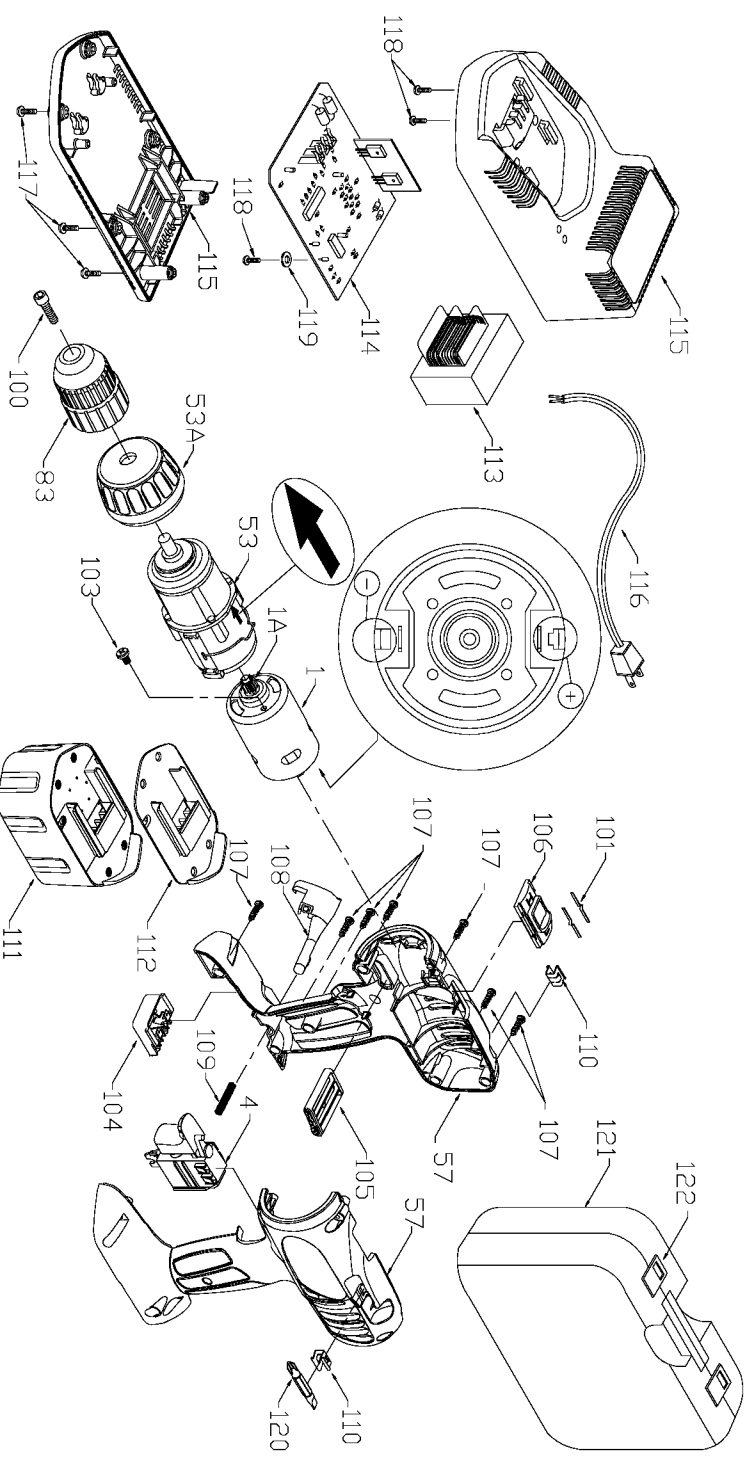

# PORTER-CABLE CORDLESS DRIVER/DRILL

**WARNING:** Electrical repairs should only be attempted by trained repairmen. Contact the nearest Porter-Cable Service Center or other competent repair center.

**824**

## Parts List for 9824 Type 1

Item Number	Part Number	Description	Qty Required
1	903877	MTR 14.4V/1.3AMP-HR	1
1	891238	PINION	1
4	903133	SWITCH	1
53	891239	GEAR BOX/CLUTCH ASSY	1
53	891242	CLUTCH RING	1
57	903880	HANDLE SET	1
83	894954	CHUCK	1
100	894098	SCREW	10
101	897046	SPRING CLIP	2
103	897120	SCREW	10
104	000000-00	No Longer Available	1
105	000000-00	No Longer Available	1
106	891244	SPEED SLECTOR	1
107	888993	SCREW	10
108	891352	RELEASE BUTTON	1
109	891353	SPRING	10
110	892955	CLIP	1
111	000000-00	No Longer Available	1
112	901561	BATTERY TOP	1
113	903214	TRANSFORMER	1
114	903213	CIRCUIT BOARD	1
115	000000-00	No Longer Available	1
116	000000-00	No Longer Available	1
117	000000-00	No Longer Available	10
118	000000-00	No Longer Available	1
119	895781	WASHER	10
120	895517	DRIVER BIT	1

## Parts List for 9824 Type 1

Item Number	Part Number	Description	Qty Required
121	903601	CARRYING CASE	1
122	887712	LATCH CARRYING CASE	1
125	8924	UNIVERSAL CHARGER	1

COPYRIGHT© 2005. All Rights Reserved.