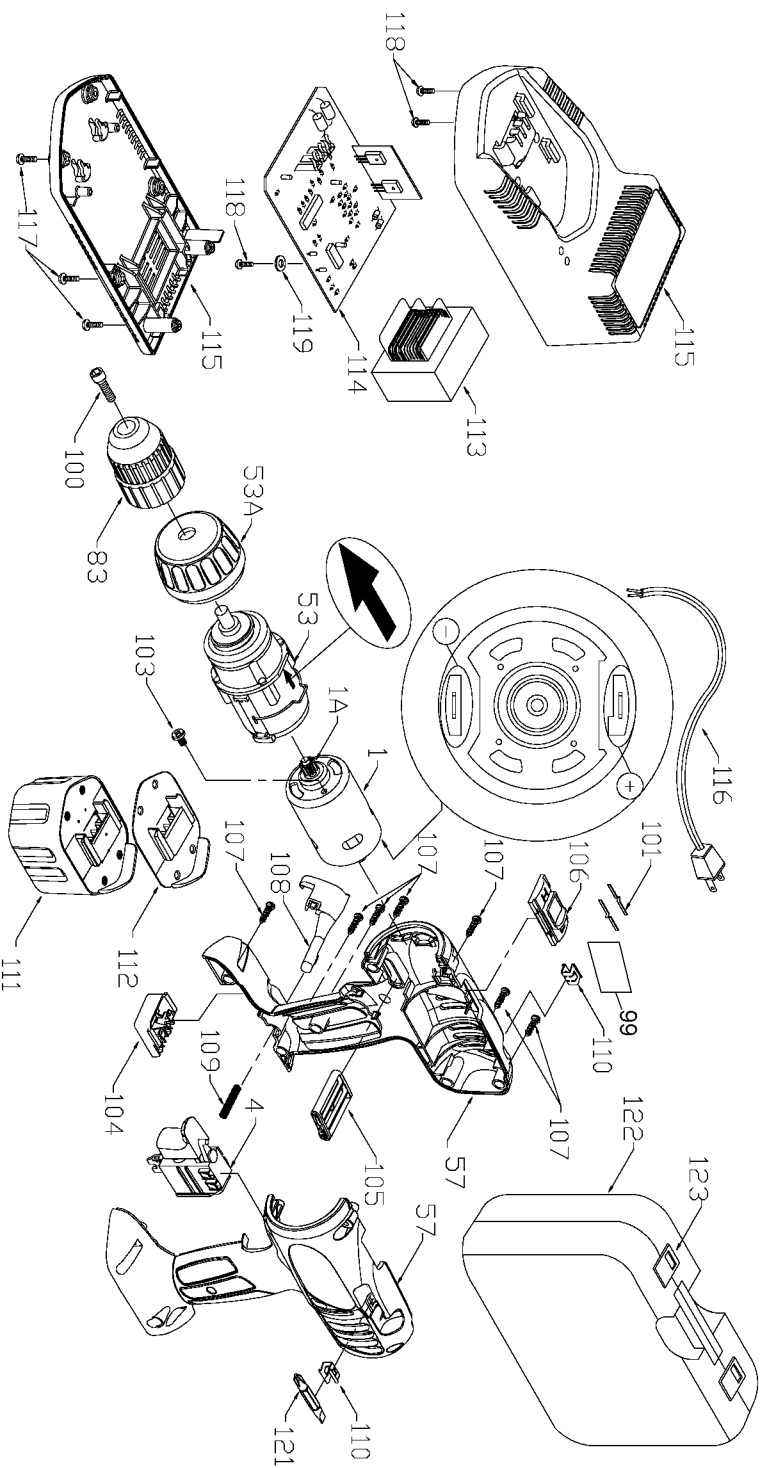

PORTER-CABLE CORDLESS DRIVER/DRILL

WARNING: Electrical repairs should only be attempted by trained repairmen. Contact the nearest Porter-Cable Service Center or other competent repair center.

822

Parts List for 9822 Type 1

Item Number	Part Number	Description	Qty Required
1	891316	MTR 12V	1
1	891238	PINION	1
4	903133	SWITCH	1
53	891239	GEAR BOX/CLUTCH ASSY	1
53	891242	CLUTCH RING	1
57	903878	HANDLE SET	1
83	894954	CHUCK	1
99	000000-00	No Longer Available	1
100	894098	SCREW	10
101	897046	SPRING CLIP	2
103	889199	SCREW-CHEESE HD	10
104	000000-00	No Longer Available	1
105	000000-00	No Longer Available	1
106	895198	SELECTOR	1
107	888993	SCREW	10
108	891352	RELEASE BUTTON	1
109	891353	SPRING	10
110	892955	CLIP	10
111	000000-00	No Longer Available	1
112	000000-00	No Longer Available	1
113	903214	TRANSFORMER	1
114	903213	CIRCUIT BOARD	1
115	000000-00	No Longer Available	1
116	000000-00	No Longer Available	1
117	000000-00	No Longer Available	10
118	000000-00	No Longer Available	1
119	895781	WASHER	10

COPYRIGHT© 2005. All Rights Reserved.

Parts list, pricing, and availability subject to change. Please visit www.dewaltservicenet.com for current parts information.

Parts List for 9822 Type 1

Item Number	Part Number	Description	Qty Required
121	895517	DRIVER BIT	1
122	000000-00	No Longer Available	1
123	887712	LATCH CARRYING CASE	1
125	8924	UNIVERSAL CHARGER	1