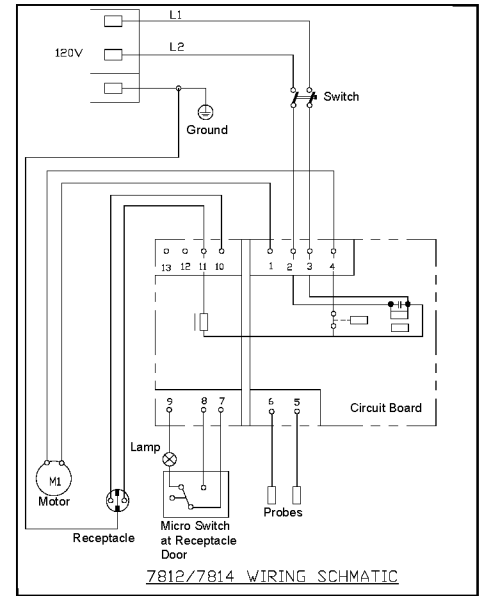

**NOTE:** Circuit Board appearance may vary, connect leads according to numbers in diagram. Note on some boards the terminal numbers are on the back.

## Parts List for 7812 Type 1

Item Number	Part Number	Description	Qty Required
1	897914	LOWER HOUSING	1
2	897898	UPPER HOUSING	1
3	897920	TANK	1
4	897865	HANDLE	1
5	897919	PLATE	1
6	897858	LOCKING STRIP	1
7	897923	CONNECTOR	1
8	897866	ACCESSORY HOLDER	1
9	897864	BRACKET	1
10	897971	SEAL	1
11	897861	RING	1
12	904058	SHAKER	1
13	897896	CORD CLAMP	1
14	897886	CORD HOLER	1
15	897877	BRACKET	1
16	897905	COVER	1
17	897884	FILTER COVER	1
18	897922	AXLE	1
19	897880	SOCKET	1
20	897878	HANDLE	1
21	897893	BUTTON	1
22	897894	SPRING	1
23	897909	SEAL	1
24	897911	COVER	1
25	897912	SEAL	1
26	1258825	HOSE END(CONN TO ACC	1
27	897907	MOTOR HOUSING	1

## Parts List for 7812 Type 1

Item Number	Part Number	Description	Qty Required
28	897897	PANEL	1
29	897906	GASKET	1
30	897910	GASKET	1
31	897917	GASKET	1
32	897918	GASKET	1
33	897915	SCREW	10
34	897888	WASHER	2
36	897863	WHEEL	1
37	897885	CAP	1
38	897908	MOTOR	1
39	897913	BRUSH	1
40	897895	SWITCH	1
41	897901	MICRO SWITCH	1
42	897900	SOCKET	1
43	897857	CORD	1
44	897899	LIGHT	1
45	897868	CIRCUIT BOARD	1
46	897738	CASTER	1
47	897859	FILTER	1
48	897925	FILTER	1
49	D279041H	HEPA FILTER	1
49	78117	TOP EXHAUST FILTER	1
50	78121	3PK FILTER BAGS 7812	1
51	897887	FILTER	1
52	1258808	HOSE ASSEMBLY	1
53	897903	SCREW	10
54	897904	SCREW	10

## Parts List for 7812 Type 1

Item Number	Part Number	Description	Qty Required
55	897882	SCREW	10
56	897879	SCREW	10
71	1258821	BAYONET COUPLING	1
72	1258822	SEAL	1
73	1258823	THREADED RING	1
74	1258824	SLEEVE	1
75	000000-00	No Longer Available	1
83	897745	PLATE-WARNING	1
84	898536	SPRING	1
85	898537	RETAINER	10
86	898538	ELECTRODE	1
87	898539	CONNECTOR	1
856	000000-00	No Longer Available	1
856	000000-00	No Longer Available	1
856	78110	WET/DRY VAC ACCY KIT	1