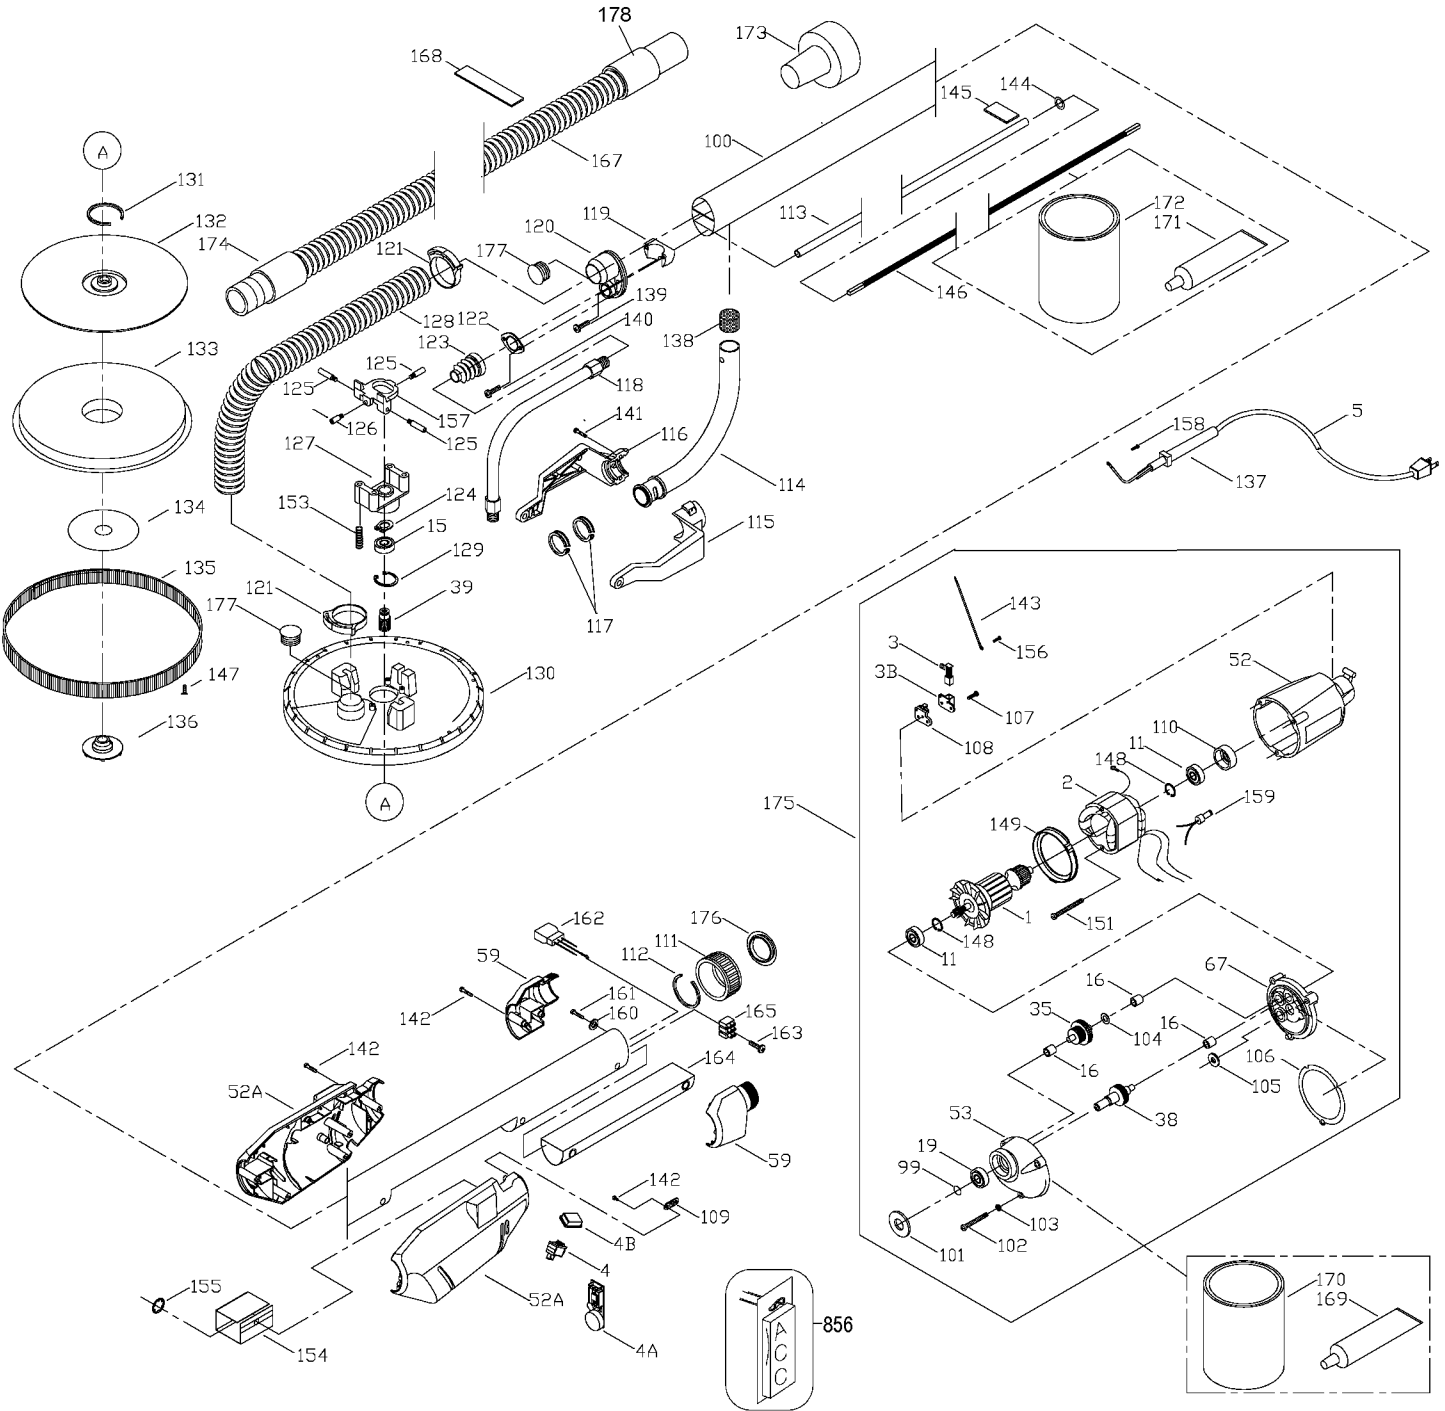

PORTER-CABLE

DRYWALL SANDER

WARNING: Electrical repairs should only be attempted by trained repairmen. Contact the nearest Porter-Cable Service Center or other competent repair center.

7800
7801

Parts List for 7800 Type 2

Item Number	Part Number	Description	Qty Required
1	653108-00SV	ARMATURE	1
1	885333	ARMATURE 230V	1
1	896939	ARMATURE	1
2	900134SV	FIELD	1
2	000000-00	No Longer Available	1
2	899569	FIELD	1
3	N119739	BRUSH & SPRING	2
3	N122895	BRUSH & SPRING	2
3	694301	BRUSH HOLDER	2
4	887453	SWITCH	1
4	887454	SWITCH (ON-OFF)	1
4	N029762	CONTROL MODULE	1
4	877723	VARIABLE SPEED CONTR	1
4	887452	DUST SHIELD	1
5	652775-00	CORD ASSY.	1
5	882017	CORD & PLUG	1
11	330003-85	BEARING	2
15	330003-64	BALL BEARING	1
16	330004-00	BEARING,NEEDLE	2
19	330003-17	BEARING,BALL	1
35	697674-SV	IDLER ASSY	1
38	877787	SPINDLE GEAR ASSY	1
39	A04176	SPINDLE	1
52	876677	MOTOR HSG PKG	1
52	903845	MOTOR HSG	1
53	886654SV	GEAR HOUSING	1
59	885163	VACUUM ADAPT HSG SET	1

COPYRIGHT© 2005. All Rights Reserved.

Parts list, pricing, and availability subject to change. Please visit www.dewaltservicenet.com for current parts information.