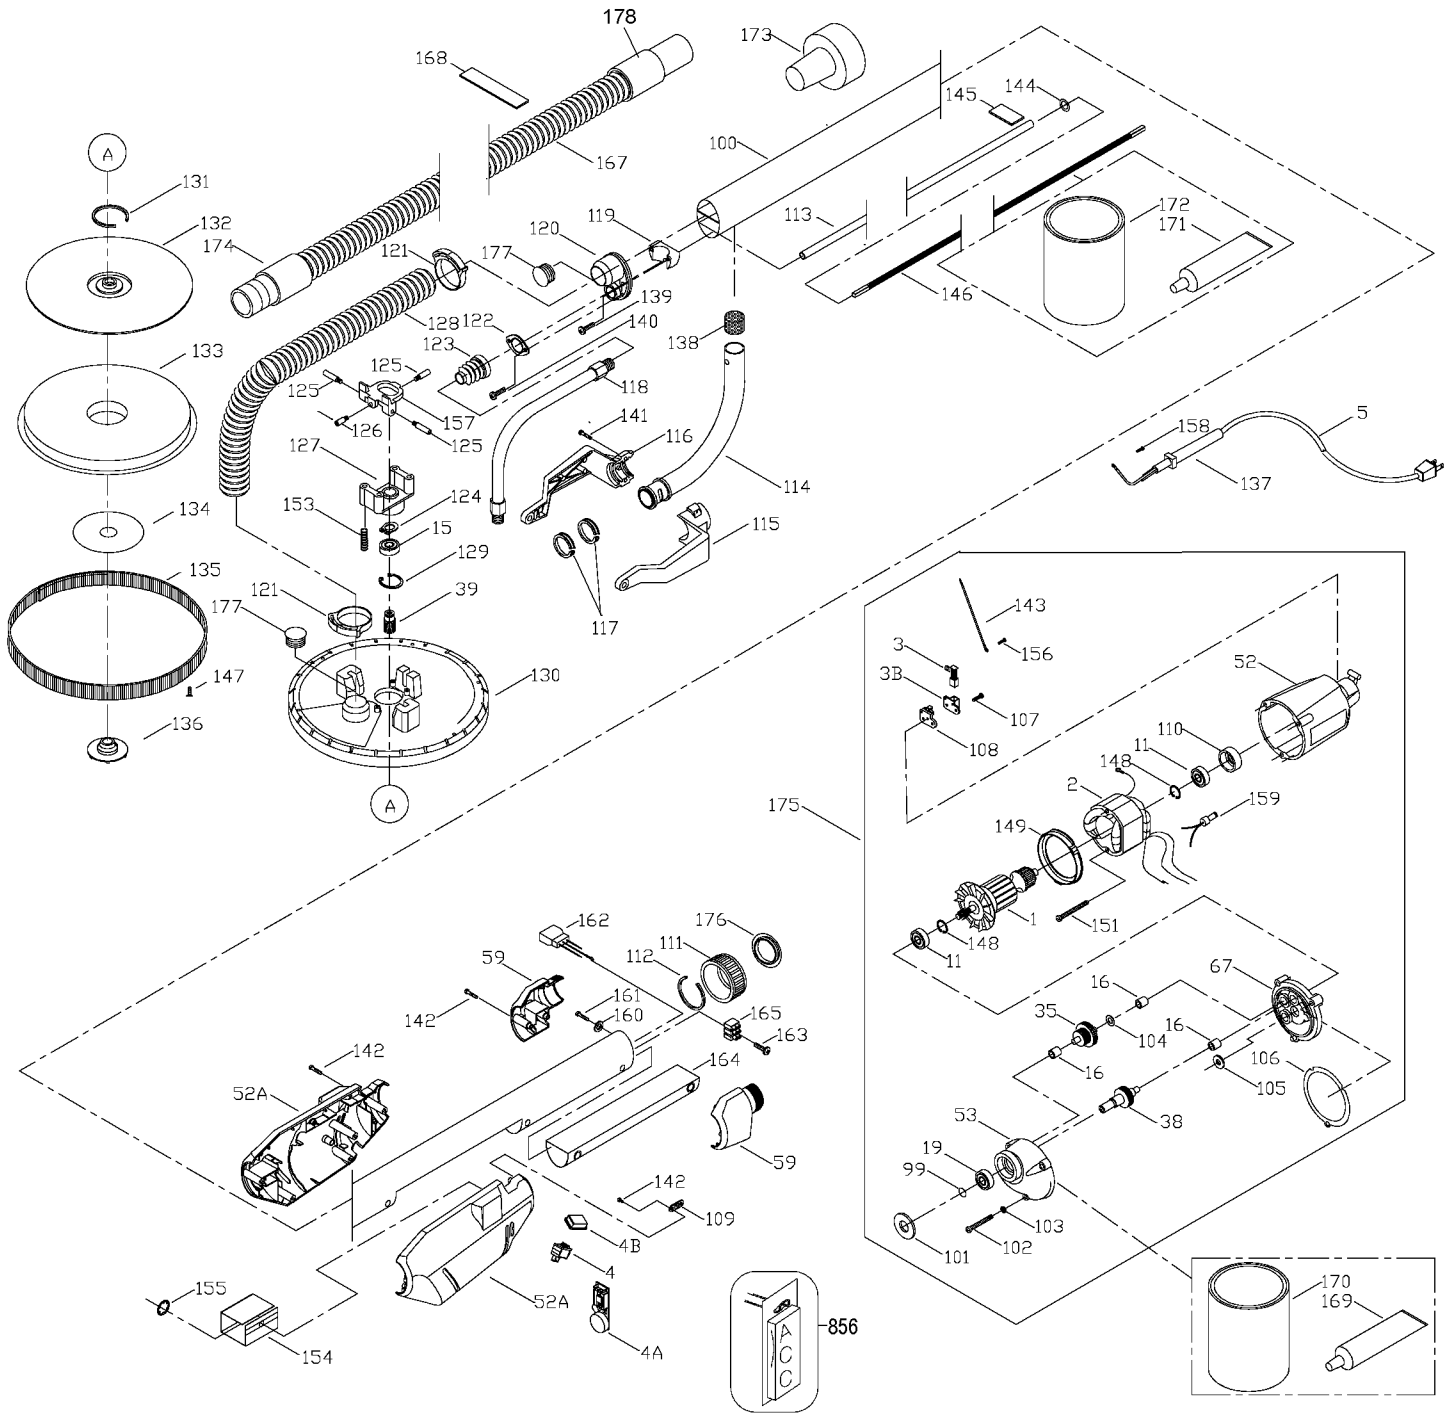

# PORTER-CABLE

## Parts List for 7800 Type 1

Item Number	Part Number	Description	Qty Required
1	896939	ARMATURE	1
1	885333	ARMATURE 230V	1
1	877753	ARMATURE	1
2	000000-00	No Longer Available	1
2	885332	FIELD 230V	1
2	877754	FIELD	1
3	N119739	BRUSH & SPRING	2
3	694301	BRUSH HOLDER	2
4	887454	SWITCH (ON-OFF)	1
4	887453	SWITCH	1
4	N029762	CONTROL MODULE	1
4	877723	VARIABLE SPEED CONTR	1
4	887452	DUST SHIELD	1
5	652775-00	CORD ASSY.	1
5	882017	CORD & PLUG	1
11	330003-85	BEARING	2
15	330003-64	BALL BEARING	1
16	330004-00	BEARING,NEEDLE	2
19	330003-17	BEARING,BALL	1
35	697674-SV	IDLER ASSY	1
38	877787	SPINDLE GEAR ASSY	1
39	A04176	SPINDLE	1
52	876677	MOTOR HSG PKG	1
52	903845	MOTOR HSG	1
53	886654SV	GEAR HOUSING	1
59	885163	VACUUM ADAPT HSG SET	1
67	697684SV	INTERMEDIATE PLATE	1

## Parts List for 7800 Type 1

Item Number	Part Number	Description	Qty Required
99	859769	RET RING	1
100	885331SV	MAIN TUBE 230V	1
100	882168	MAIN TUBE	1
101	000000-00	No Longer Available	1
102	694015	SCREW	3
103	802648	WASHER	3
104	848741	WASHER	1
105	852714	SLINGER	1
106	698609	GASKET	1
107	864136	SCREW	2
108	694298	BRUSH INSULATOR	2
109	861434	CORD CLAMP	1
110	694432	BEARING MOUNT	1
111	877772	HOSE CLAMP NUT	1
112	877771	CLAMP RING	1
113	877774	GUIDE TUBE	1
114	645825-00	TUBE	1
115	879688	HEAD	1
116	877725	HEAD	1
117	877730	NYLON BUSHING	2
118	659373-00	CASING	1
119	877733	TUBE CLAMP PLATE	1
120	889303	TUBE SUPPORT HOUSING	1
121	884843	CLAMP	2
122	879737	CLAMP PLATE	1
123	879772	BELLOWS	1
124	684179	RETAINING RING	1