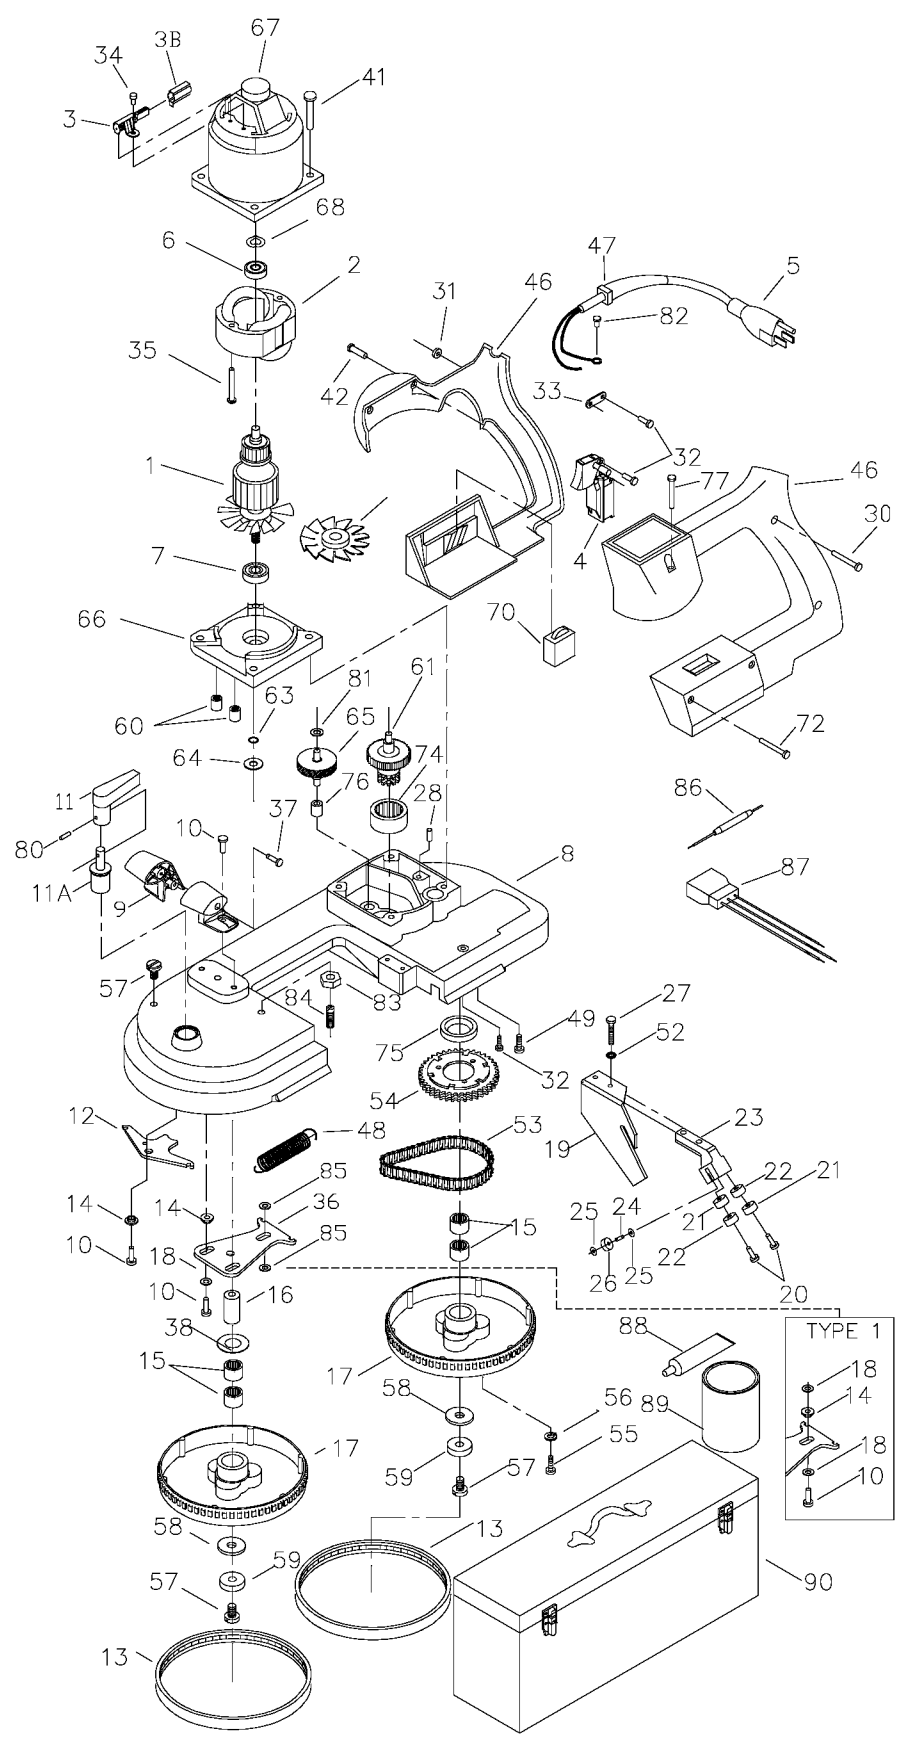

PORTA-BAND®

Parts List for 7724 Type 1

Item Number	Part Number	Description	Qty Required
1	A01749SV	ARMATURE	1
1	866911	ARMATURE 220V	1
1	877486	FAN	1
2	886639	FIELD 120V T3	1
2	875591	FIELD-220V	1
3	874289	BRUSH & RETAINER ASY	2
3	865323	BRUSH HOLDER	2
4	5140066-97	SWITCH	1
5	891461	CORD & PLUG	1
5	879182	CORD	1
6	855284	BEARING	1
7	851054SV	BALL BEARING	1
8	879811SV	FRAME ASSY	1
9	A03070	SS/A HANDLE SET	1
10	696276	SCREW	10
11	865398	KNOB	1
11	696217	TENSION SHAFT	1
12	861851	YOKE	1
13	A02807	PULLEY- RUBBER TIRE	1
14	878725	BUSHING	1
15	803858	BEARING	1
16	863047	PULLEY SHAFT	1
17	861702	DRIVE PULLEY	1
18	802318	WASHER	10
19	873951	STOP	1
20	884286	SCREW	10
21	863569	GUIDE	1

COPYRIGHT© 2005. All Rights Reserved.

Parts list, pricing, and availability subject to change. Please visit www.dewaltservicenetwork.com for current parts information.

Parts List for 7724 Type 1

Item Number	Part Number	Description	Qty Required
22	849197SV	BALL BEARING	1
23	694978	GUIDE HARDWARE	1
23	872871	BLADE GUIDE HOLDER	1
24	861663	PIN	1
25	861664	WASHER	10
26	882511SV	BEARING	1
27	866061	SCREW	1
28	801710	PIN	1
30	696274	SCREW	10
31	869687	NUT	10
32	882703	SCREW	10
33	861434	CORD CLAMP	1
34	859802	SCREW	10
35	853480	SCREW	10
36	878661	YOKE KIT	1
37	879678	SCREW	10
38	803679	WASHER	10
41	838733	SCREW	10
42	861810	SCREW	10
46	883219SV	HANDLE SET	1
47	810716	RELIEVER	1
48	873581	SPRING	1
49	864449	SCREW	10
52	802429	INT LOCK WASHER	1
53	888879	CHAIN	1
54	877616	SPROCKET	1
55	800191	SCREW	10