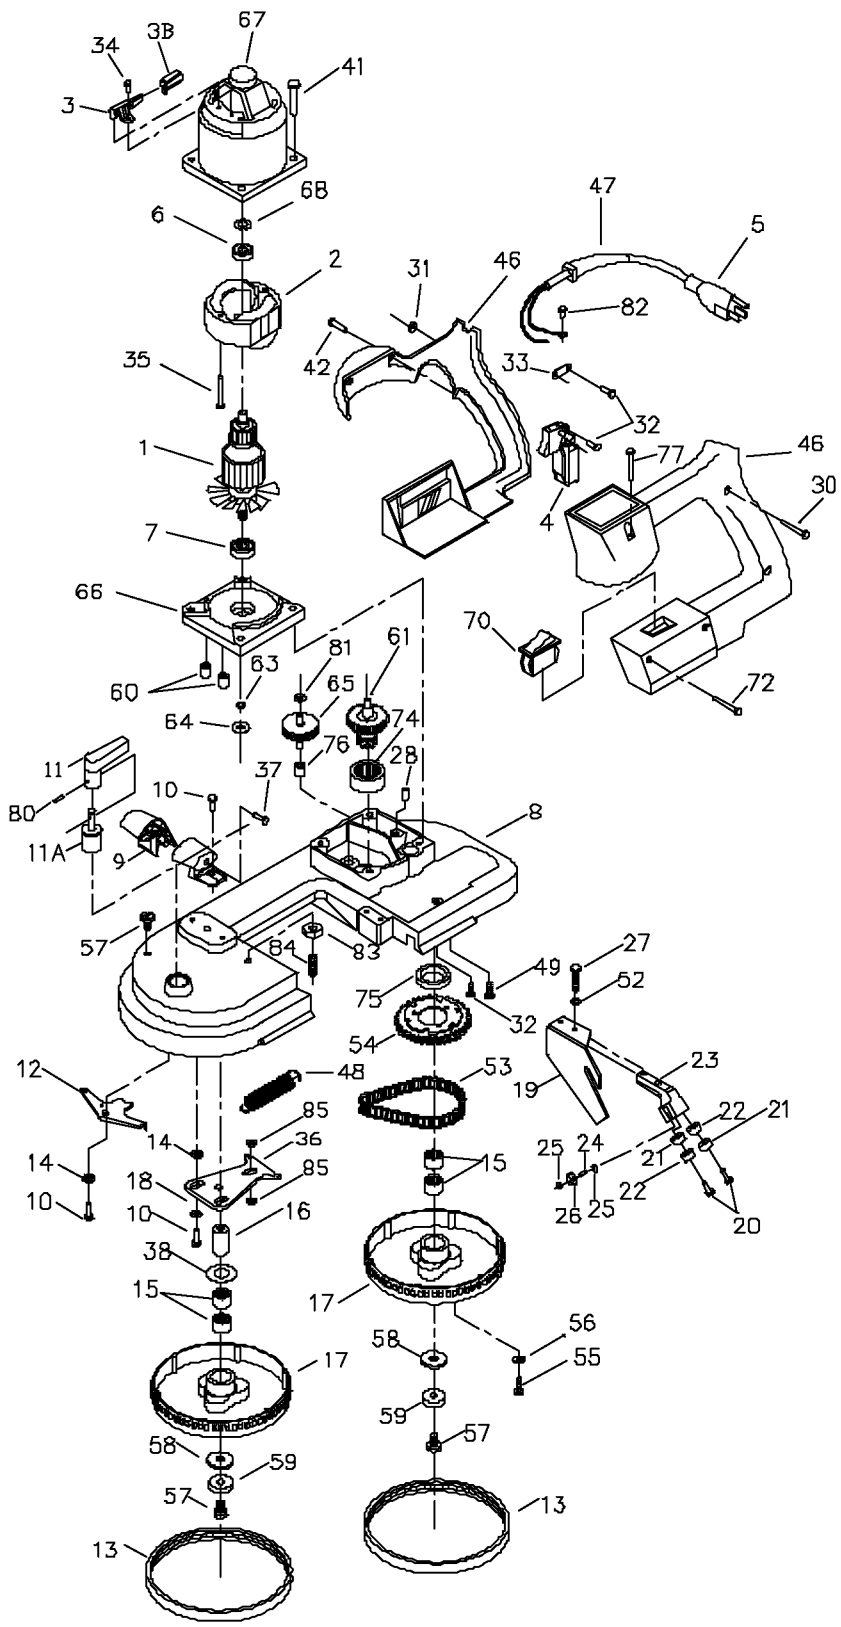

PORTA-BAND® BAND SAW

Parts List for 7723 Type 3

Item Number	Part Number	Description	Qty Required
1	A01749SV	ARMATURE	1
1	877486	FAN	1
2	886640	FIELD	1
3	874289	BRUSH & RETAINER ASY	2
3	865323	BRUSH HOLDER	2
4	5140066-97	SWITCH	1
5	879182	CORD	1
6	855284	BEARING	3
7	851054SV	BALL BEARING	3
8	879811SV	FRAME ASSY	1
9	A03070	SS/A HANDLE SET	1
10	696276	SCREW	10
11	865398	KNOB	1
11	696217	TENSION SHAFT	1
12	861851	YOKE	1
13	A02807	PULLEY- RUBBER TIRE	1
14	878725	BUSHING	10
15	803858	BEARING	3
16	863047	PULLEY SHAFT	1
17	861702	DRIVE PULLEY	1
18	802318	WASHER	10
19	873951	STOP	1
20	884286	SCREW	10
21	863569	GUIDE	1
22	849197SV	BALL BEARING	3
23	872871	BLADE GUIDE HOLDER	1
23	694978	GUIDE HARDWARE	1

COPYRIGHT© 2005. All Rights Reserved.

Parts list, pricing, and availability subject to change. Please visit www.dewaltservicenetwork.com for current parts information.

Parts List for 7723 Type 3

Item Number	Part Number	Description	Qty Required
24	861663	PIN	10
25	861664	WASHER	10
26	882511SV	BEARING	3
27	866061	SCREW	10
28	801710	PIN	10
30	696274	SCREW	10
31	869687	NUT	10
32	882703	SCREW	10
33	861434	CORD CLAMP	1
34	882185	SCREW MACHINE STEEL	10
35	884665	SCREW	10
36	878661	YOKE KIT	1
37	879678	SCREW	10
38	803679	WASHER	10
41	838733	SCREW	10
42	861810	SCREW	10
46	883219SV	HANDLE SET	1
47	810716	RELIEVER	1
48	873581	SPRING	10
49	864449	SCREW	10
52	802429	INT LOCK WASHER	1
53	888879	CHAIN	1
54	877616	SPROCKET	1
55	800191	SCREW	10
56	802417	WASHER	10
57	847213	SCREW	10
58	863134	WASHER	10