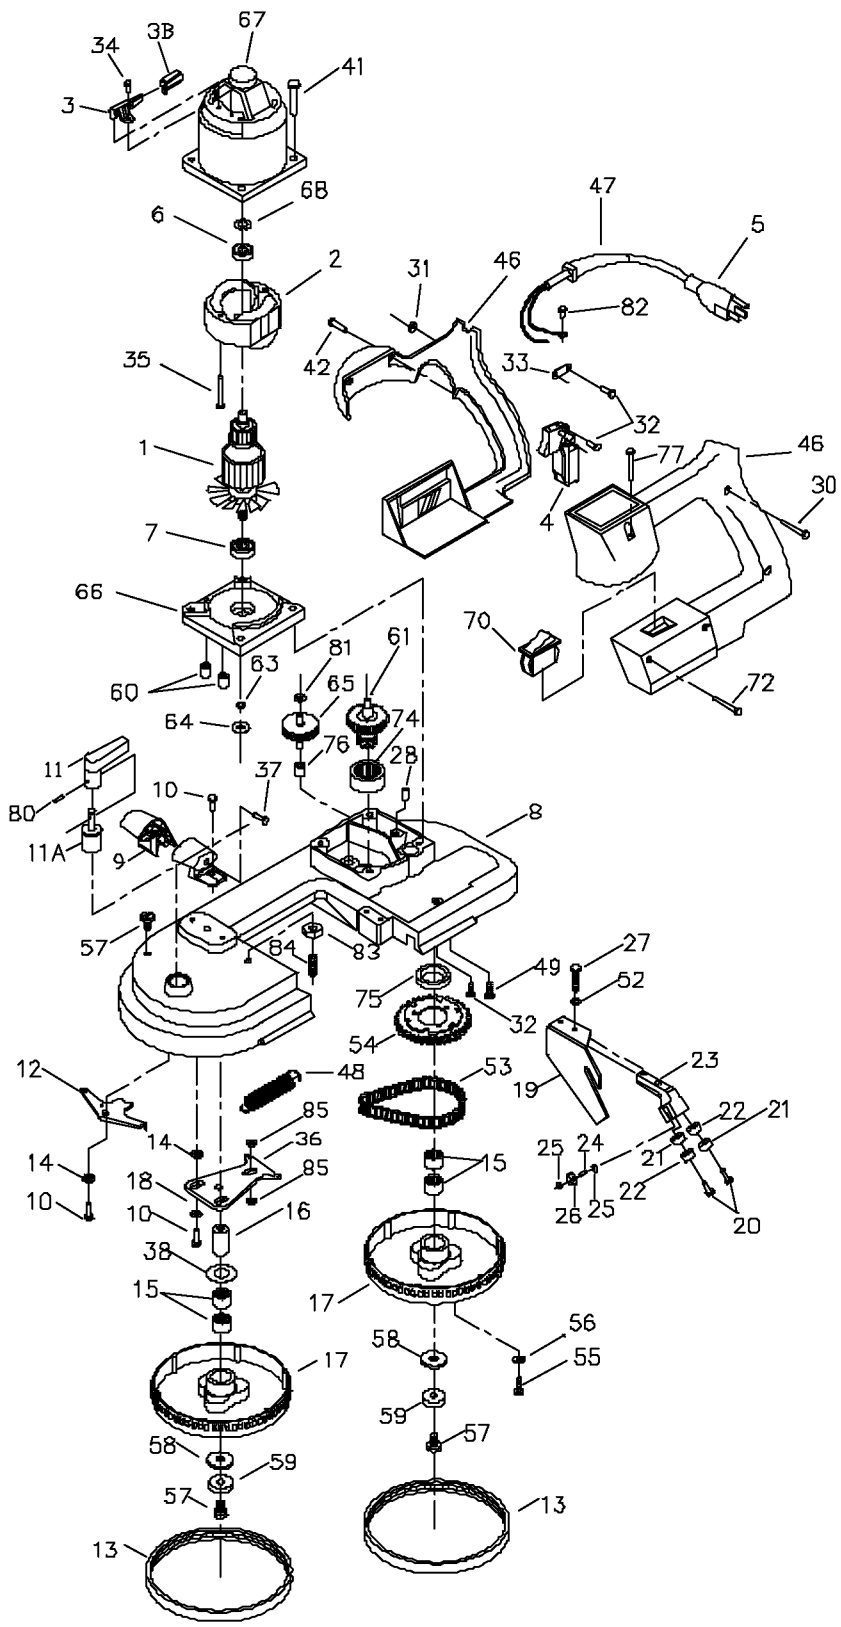

PORTA-BAND® BAND SAW

Parts List for 7723 Type 2

Item Number	Part Number	Description	Qty Required
1	A01749SV	ARMATURE	1
1	877486	FAN	1
2	886640	FIELD	1
3	874289	BRUSH & RETAINER ASY	2
3	865323	BRUSH HOLDER	2
4	5140066-97	SWITCH	1
5	879182	CORD	1
6	855284	BEARING	3
7	851054SV	BALL BEARING	3
8	879811SV	FRAME ASSY	1
9	A03070	SS/A HANDLE SET	1
10	696276	SCREW	10
11	865398	KNOB	1
11	696217	TENSION SHAFT	1
12	861851	YOKE	1
13	A02807	PULLEY- RUBBER TIRE	1
14	878725	BUSHING	10
15	803858	BEARING	3
16	863047	PULLEY SHAFT	1
17	861702	DRIVE PULLEY	1
18	802318	WASHER	10
19	873951	STOP	1
20	884286	SCREW	10
21	863569	GUIDE	1
22	849197SV	BALL BEARING	3
23	872871	BLADE GUIDE HOLDER	1
23	694978	GUIDE HARDWARE	1

COPYRIGHT© 2005. All Rights Reserved.

Parts list, pricing, and availability subject to change. Please visit www.dewaltservicenetwork.com for current parts information.

Parts List for 7723 Type 2

Item Number	Part Number	Description	Qty Required
24	861663	PIN	10
25	861664	WASHER	10
26	882511SV	BEARING	3
27	866061	SCREW	10
28	801710	PIN	10
30	696274	SCREW	10
31	869687	NUT	10
32	882703	SCREW	10
33	861434	CORD CLAMP	1
34	859802	SCREW	10
35	853480	SCREW	10
36	878661	YOKE KIT	1
37	879678	SCREW	10
38	803679	WASHER	10
41	838733	SCREW	10
42	861810	SCREW	10
46	883219SV	HANDLE SET	1
47	810716	RELIEVER	1
48	873581	SPRING	10
49	864449	SCREW	10
52	802429	INT LOCK WASHER	1
53	888879	CHAIN	1
54	877616	SPROCKET	1
55	800191	SCREW	10
56	802417	WASHER	10
57	847213	SCREW	10
58	863134	WASHER	10