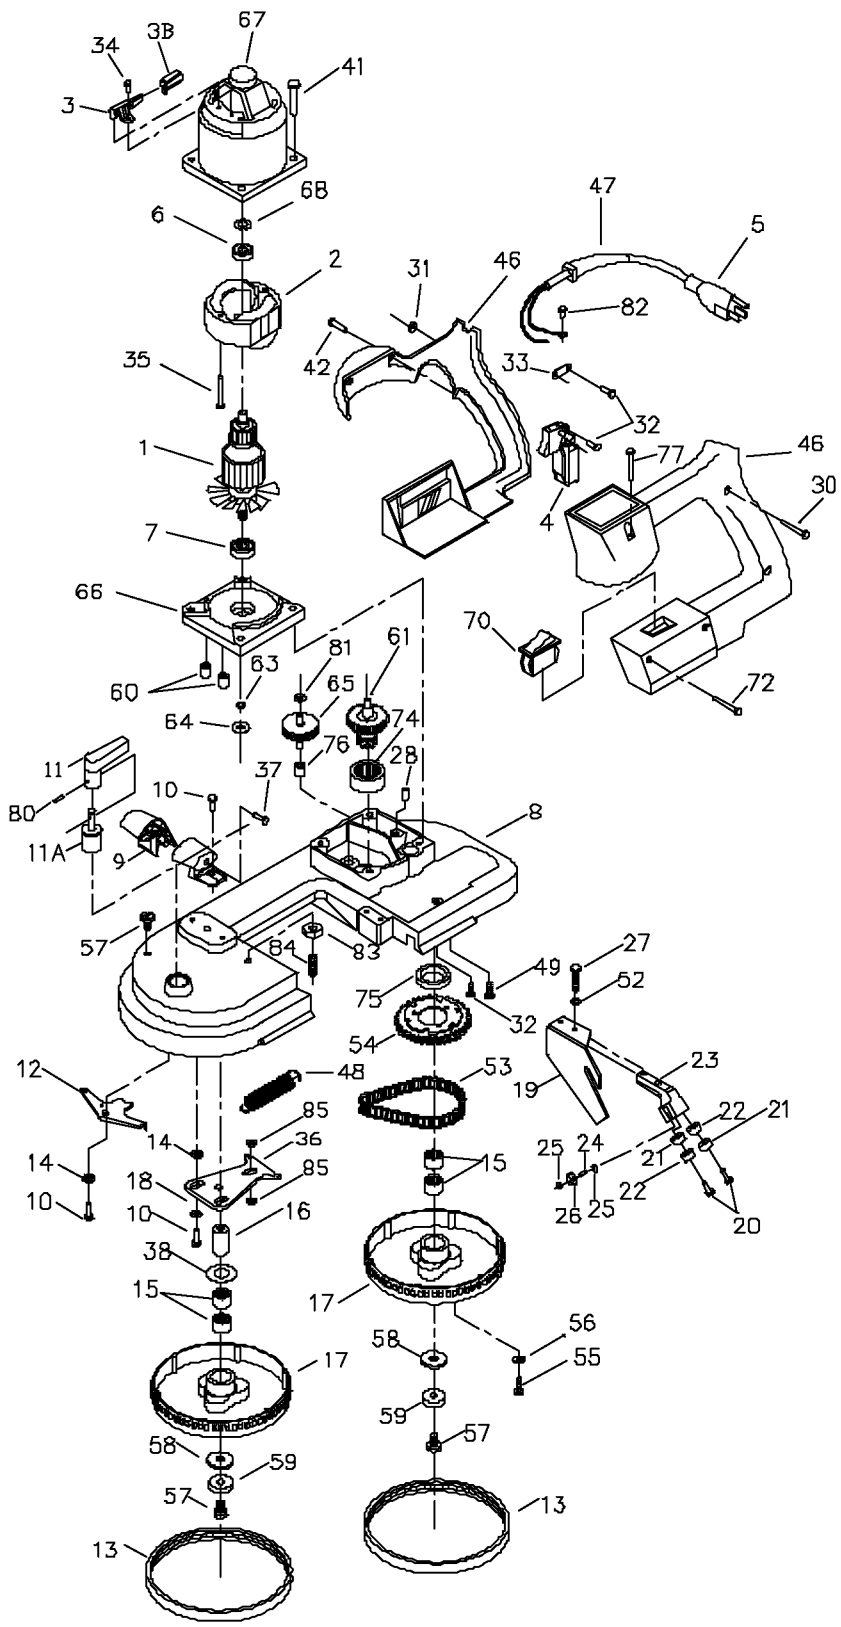

PORTA-BAND® BAND SAW

Parts List for 7723 Type 1

Item Number	Part Number	Description	Qty Required
1	A01749SV	ARMATURE	1
1	877486	FAN	1
2	886640	FIELD	1
3	874289	BRUSH & RETAINER ASY	2
3	865323	BRUSH HOLDER	2
4	5140066-97	SWITCH	1
5	879182	CORD	1
6	855284	BEARING	3
7	851054SV	BALL BEARING	3
8	879811SV	FRAME ASSY	1
9	A03070	SS/A HANDLE SET	1
10	696276	SCREW	10
11	865398	KNOB	1
11	696217	TENSION SHAFT	1
12	861851	YOKE	1
13	A02807	PULLEY- RUBBER TIRE	1
14	878725	BUSHING	10
15	803858	BEARING	3
16	863047	PULLEY SHAFT	1
17	861702	DRIVE PULLEY	1
18	802318	WASHER	10
19	873951	STOP	1
20	884286	SCREW	10
21	863569	GUIDE	1
22	849197SV	BALL BEARING	3
23	872871	BLADE GUIDE HOLDER	1
23	694978	GUIDE HARDWARE	1

COPYRIGHT© 2005. All Rights Reserved.

Parts list, pricing, and availability subject to change. Please visit www.dewaltservicenetwork.com for current parts information.

Parts List for 7723 Type 1

Item Number	Part Number	Description	Qty Required
24	861663	PIN	10
25	861664	WASHER	10
26	882511SV	BEARING	3
27	866061	SCREW	10
28	801710	PIN	10
30	696274	SCREW	10
31	869687	NUT	10
32	882703	SCREW	10
33	861434	CORD CLAMP	1
34	859802	SCREW	10
35	853480	SCREW	10
36	878661	YOKE KIT	1
37	879678	SCREW	10
38	803679	WASHER	10
41	838733	SCREW	10
42	861810	SCREW	10
46	883219SV	HANDLE SET	1
47	810716	RELIEVER	1
48	873581	SPRING	10
49	864449	SCREW	10
52	802429	INT LOCK WASHER	1
53	888879	CHAIN	1
54	877616	SPROCKET	1
55	800191	SCREW	10
56	802417	WASHER	10
57	847213	SCREW	10
58	863134	WASHER	10