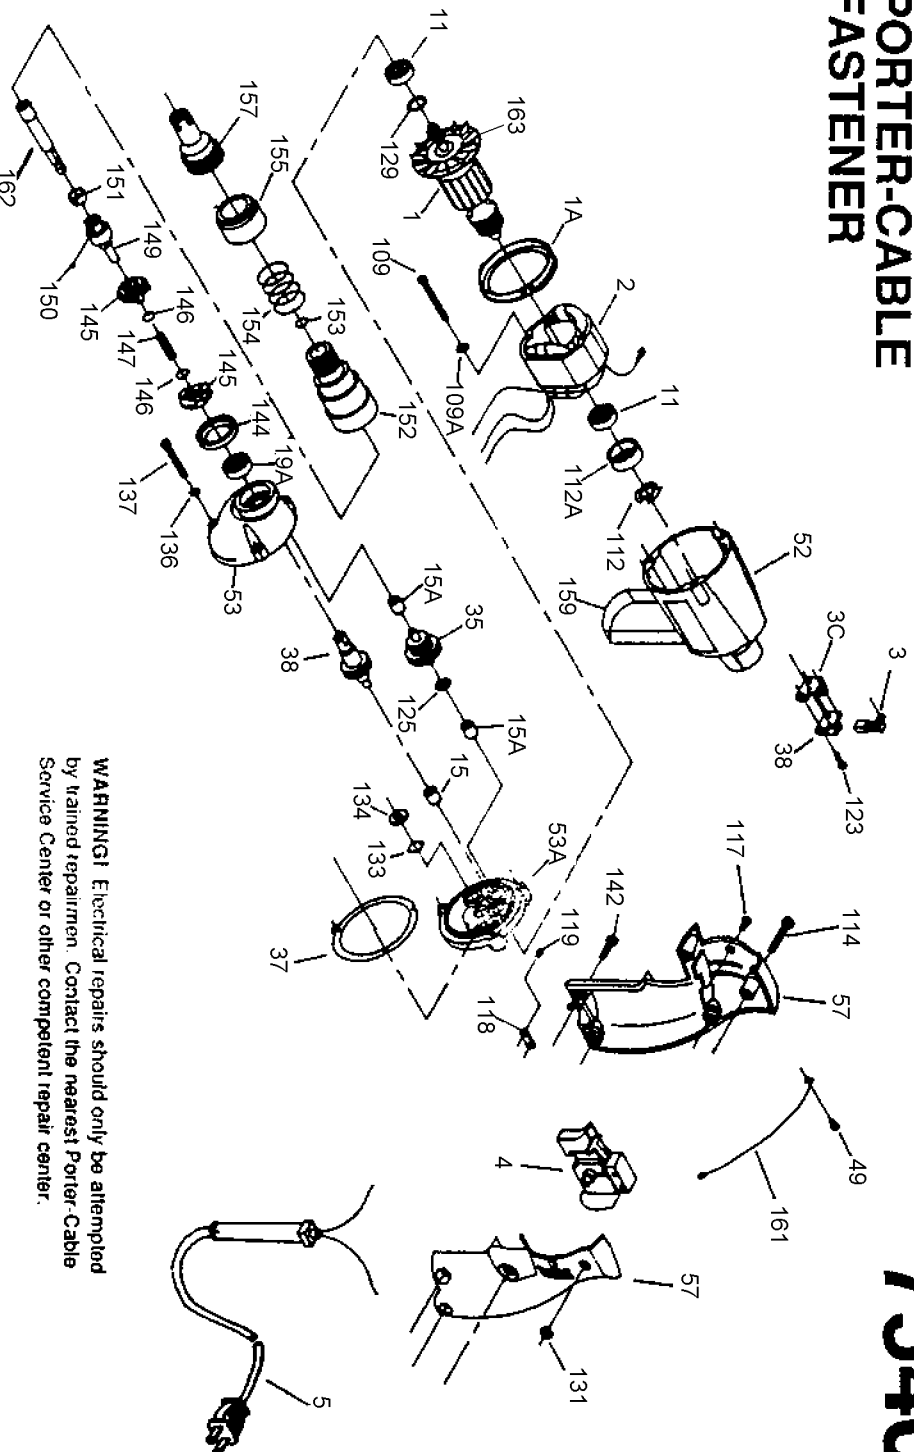

PORTER-CABLE FASTENER

7540

WARNING! Electrical repairs should only be attempted by trained repairmen. Contact the nearest Porter-Cable Service Center or other competent repair center.

Parts List for 7540 Type 4

Item Number	Part Number	Description	Qty Required
1	872640	ARMATURE	1
1	811350	BAFFLE	1
2	872646	FIELD	1
3	N119739	BRUSH & SPRING	2
3	694301	BRUSH HOLDER	2
3	694298	BRUSH INSULATOR	2
4	000000-00	No Longer Available	1
5	695854	CORDSET	1
5	810716	RELIEVER	1
11	330003-85	BEARING	1
15	330004-00	BEARING,NEEDLE	1
15	330004-00	BEARING,NEEDLE	1
19	330003-17	BEARING,BALL	1
35	000000-00	No Longer Available	1
37	698609	GASKET	1
38	697727	SPINDLE	1
49	864137	SCREW	1
52	000000-00	No Longer Available	1
53	000000-00	No Longer Available	1
53	697684SV	INTERMEDIATE PLATE	1
57	698454	HANDLE ASSY	1
109	876651	SCREW	1
109	802214	WASHER-LCK INT	1
112	842610	SPRING-PRELOAD	1
112	694432	BEARING MOUNT	1
114	865643	SCREW	1
116	859384	SCREW	1

COPYRIGHT© 2005. All Rights Reserved.

Parts list, pricing, and availability subject to change. Please visit www.dewaltservicenet.com for current parts information.

Parts List for 7540 Type 4

Item Number	Part Number	Description	Qty Required
117	000000-00	No Longer Available	1
118	861434	CORD CLAMP	1
119	859227	SCREW	1
123	864136	SCREW	1
125	848741	WASHER	1
129	847564	SNAP RING	1
131	828841	LOCKNUT	1
133	802851	O RING	1
134	852714	SLINGER	1
136	802648	WASHER	1
137	000000-00	No Longer Available	1
137	694015	SCREW	1
142	841644	SCREW	1
144	000000-00	No Longer Available	1
145	000000-00	No Longer Available	1
146	853644	RING	1
147	853731	SPRING	1
149	853446	SPINDLE	1
150	844318	BALL	1
151	854346	RETAINER	1
152	853705	HSGN	1
153	854080	RING	1
154	853730	SPRING	1
155	853481	ADJ COLLAR	1
155	853688	PIN	1
157	862937	NOSE	1
159	000000-00	No Longer Available	1