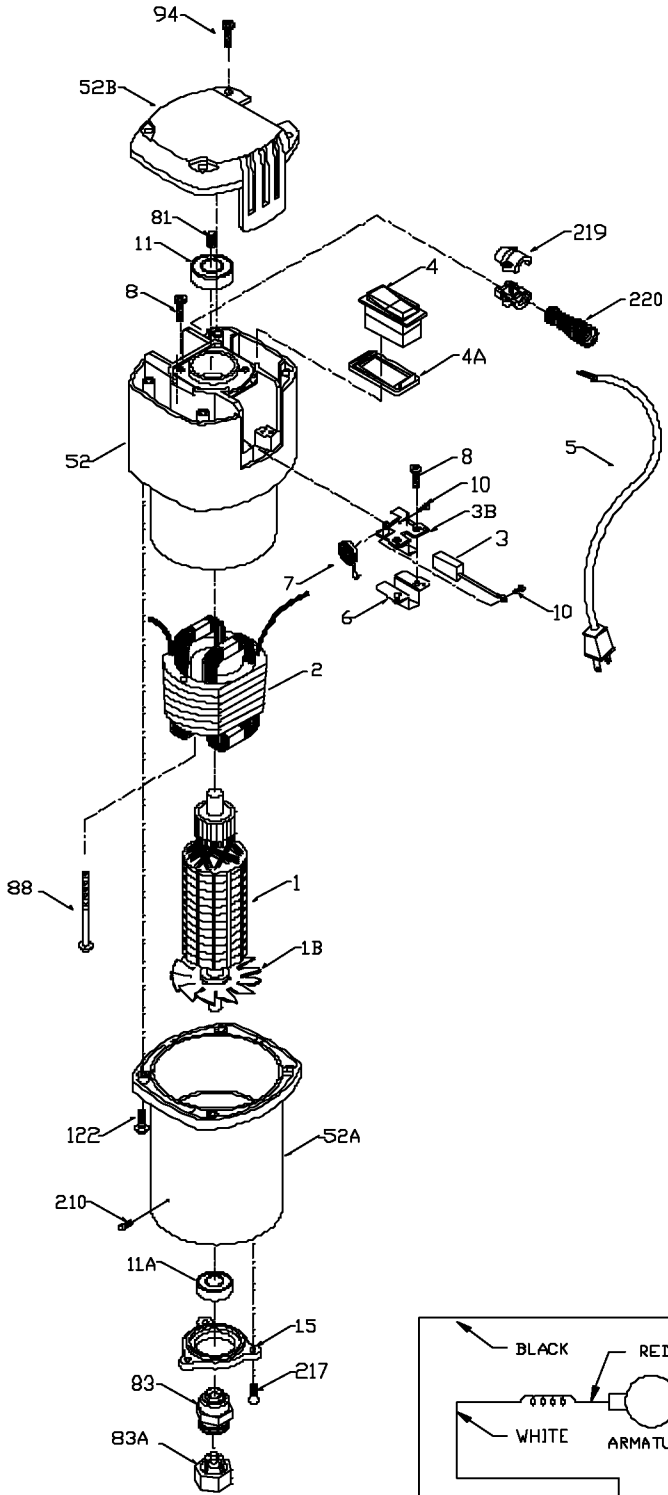

120V OR 220V
WIRING DIAGRAM

Parts List for 75372 Type 1

Item Number	Part Number	Description	Qty Required
1	881083	ARMATURE (220)	1
1	874474	ARMATURE	1
1	875931	FAN	1
2	000000-00	No Longer Available	1
2	874475	FIELD	1
3	N031634	BRUSH	2
3	698844	BRUSH HOLDER	2
4	873227	ROCKER SWITCH	1
4	873222	PLATE	1
5	875691	CORDSET	1
5	879884	CORD	1
5	698855	CORD	1
6	698874	BRUSH INSULATOR	2
7	698872	SPRING	10
8	882703	SCREW	10
10	852310	SCREW	10
11	330003-75	BEARING, BALL	3
11	146555-01	BEARING, BALL	3
15	698811	BRG RETAINER	3
52	877297	MOTOR HOUSING	1
52	A23246	LOWER HOUSING ASSY	1
52	A22442	TOP CAP	1
81	859069	PLUG	1
83	698807	CHUCK	1
83	42950	1/2 INCH COLLET ASSY	1
83	5140103-66	COLLET ASSY.	1
83	876671	COLLET 1/2 INCH	1

COPYRIGHT© 2005. All Rights Reserved.

Parts list, pricing, and availability subject to change. Please visit www.dewaltservicenet.com for current parts information.

Parts List for 75372 Type 1

Item Number	Part Number	Description	Qty Required
83	875893	COLLET NUT	1
83	823030	SNAP-RING	1
88	892778	SCREW	10
94	899411	SCREW	10
122	872520	SCREW	10
210	800980	PIN	4
217	849819	SCREW	10
219	874845	BUSHING KIT	1
219	874514	SCREW	10
220	872766	SPRING-STRAIN RELVR	1
221	A22709	OPEN-END WRENCH	1
221	A22709	OPEN-END WRENCH	1
222	689032	CONNECTOR	1