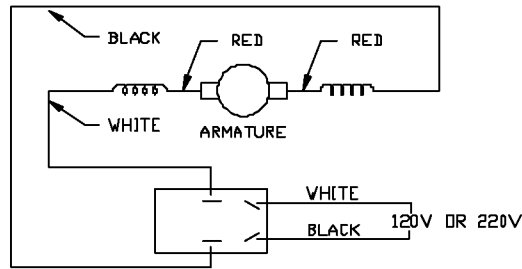

120V OR 220V
WIRING DIAGRAM

Parts List for 75372 Type 1

Item Number	Part Number	Description	Qty Required
1	881083	ARMATURE (220)	1
1	874474	ARMATURE	1
1	875931	FAN	1
2	000000-00	No Longer Available	1
2	874475	FIELD	1
3	N031634	BRUSH	2
3	698844	BRUSH HOLDER	2
4	873227	ROCKER SWITCH	1
4	873222	PLATE	1
5	875691	CORDSET	1
5	879884	CORD	1
5	698855	CORD	1
6	698874	BRUSH INSULATOR	2
7	698872	SPRING	10
8	882703	SCREW	10
10	852310	SCREW	10
11	330003-75	BEARING, BALL	3
11	146555-01	BEARING, BALL	3
15	698811	BRG RETAINER	3
52	877297	MOTOR HOUSING	1
52	A23246	LOWER HOUSING ASSY	1
52	A22442	TOP CAP	1
81	859069	PLUG	1
83	698807	CHUCK	1
83	42950	1/2 INCH COLLET ASSY	1
83	5140103-66	COLLET ASSY.	1
83	876671	COLLET 1/2 INCH	1

COPYRIGHT© 2005. All Rights Reserved.

Parts list, pricing, and availability subject to change. Please visit www.dewaltservicenet.com for current parts information.

Parts List for 75372 Type 1

Item Number	Part Number	Description	Qty Required
83	875893	COLLET NUT	1
83	823030	SNAP-RING	1
88	892778	SCREW	10
94	899411	SCREW	10
122	872520	SCREW	10
210	800980	PIN	4
217	849819	SCREW	10
219	874845	BUSHING KIT	1
219	874514	SCREW	10
220	872766	SPRING-STRAIN RELVR	1
221	A22709	OPEN-END WRENCH	1
221	A22709	OPEN-END WRENCH	1
222	689032	CONNECTOR	1