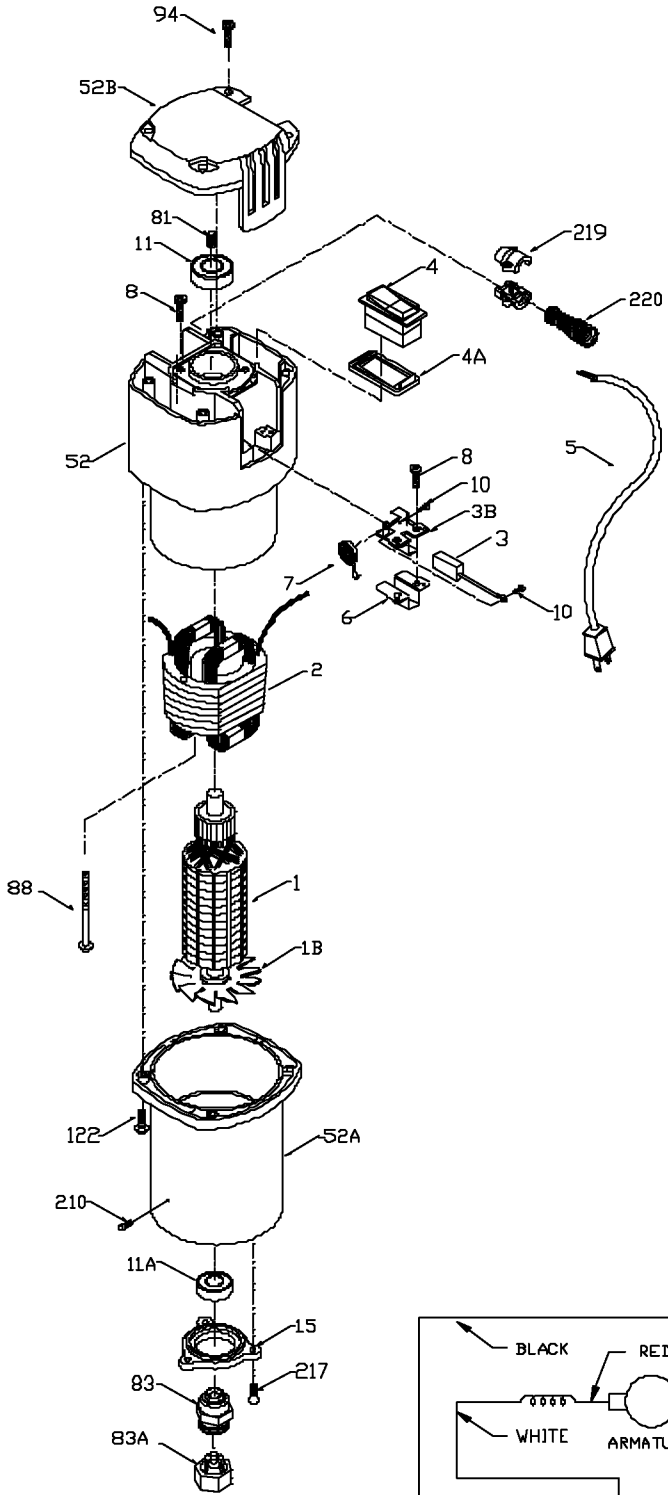

120V OR 220V  
WIRING DIAGRAM

## Parts List for 75362R Type 1

Item Number	Part Number	Description	Qty Required
1	881083	ARMATURE (220)	1
1	874474	ARMATURE	1
1	875931	FAN	1
2	000000-00	No Longer Available	1
2	874475	FIELD	1
3	N031634	BRUSH	2
3	698844	BRUSH HOLDER	2
4	873227	ROCKER SWITCH	1
4	873222	PLATE	1
5	875691	CORDSET	1
5	879884	CORD	1
5	698855	CORD	1
6	698874	BRUSH INSULATOR	2
7	698872	SPRING	10
8	882703	SCREW	10
10	852310	SCREW	10
11	330003-75	BEARING, BALL	3
11	146555-01	BEARING, BALL	3
15	698811	BRG RETAINER	3
52	877297	MOTOR HOUSING	1
52	A23246	LOWER HOUSING ASSY	1
52	A22442	TOP CAP	1
81	859069	PLUG	1
83	698807	CHUCK	1
83	5140103-66	COLLET ASSY.	1
83	42950	1/2 INCH COLLET ASSY	1
83	876671	COLLET 1/2 INCH	1

## Parts List for 75362R Type 1

Item Number	Part Number	Description	Qty Required
83	875893	COLLET NUT	1
83	823030	SNAP-RING	1
88	892778	SCREW	10
94	899411	SCREW	10
122	872520	SCREW	10
210	800980	PIN	4
217	849819	SCREW	10
219	874845	BUSHING KIT	1
219	874514	SCREW	10
220	872766	SPRING-STRAIN RELVR	1
221	A22709	OPEN-END WRENCH	1
221	A22709	OPEN-END WRENCH	1
222	689032	CONNECTOR	1