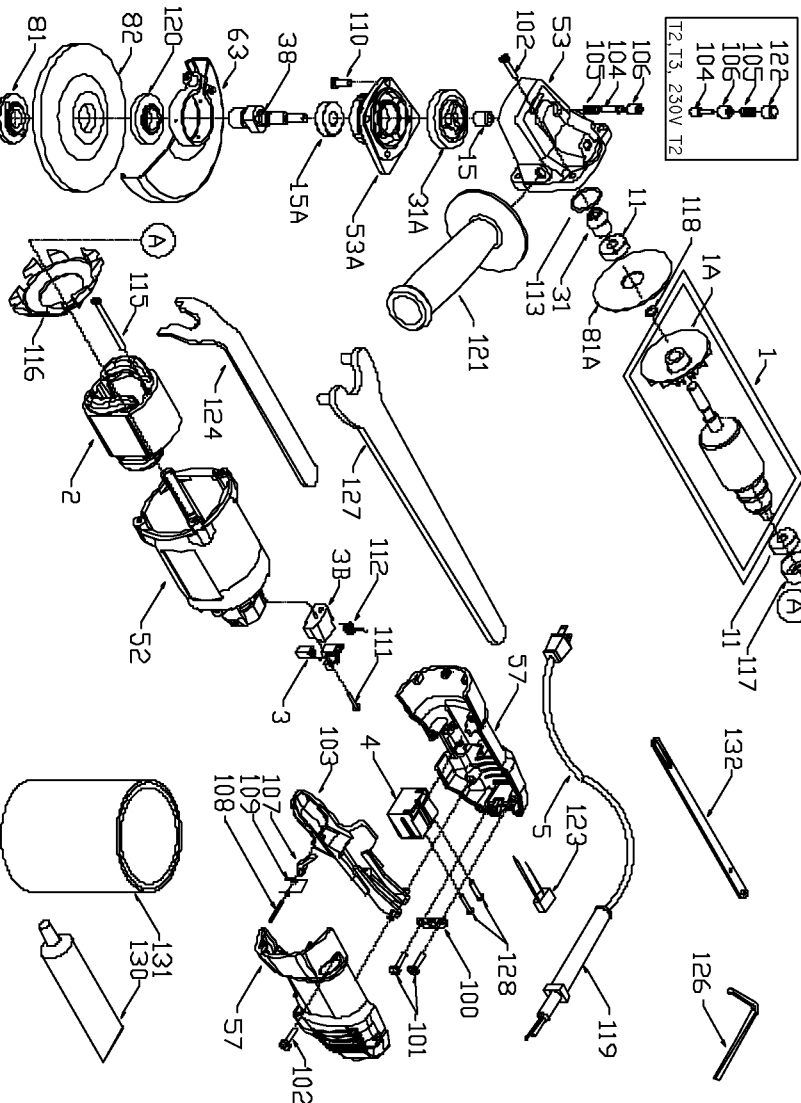

## Parts List for 7406 Type 1

Item Number	Part Number	Description	Qty Required
1	885547	ARMATURE (230V)	1
1	885334	ARMATURE	1
1	884248	ARMATURE FAN	1
2	885549	FIELD (230V)	1
2	885335	FIELD	1
3	886297	BRUSH HLDR/BRUSH ASY	2
3	884257	BRUSH HLDR/BRUSH ASY	2
3	690740	BRUSH HOLDER BASE	2
4	884241	SWITCH	1
5	149144	CORD	1
5	330072-97	CORD/10 FT/18-2	1
11	330003-85	BEARING	3
15	841767	BEARING	3
15	330003-17	BEARING,BALL	3
31	D882740	BEVEL PINION	1
31	882742	GEAR	1
38	000000-00	No Longer Available	1
38	000000-00	No Longer Available	1
52	883144	MOTOR HSG	1
53	892911	GEAR HOUSING	1
53	892911	GEAR HOUSING	1
53	884250	GEAR HSG COVER	1
57	884279	HANDLE	1
63	000000-00	No Longer Available	1
63	000000-00	No Longer Available	1
81	100080	RETAINER NUT	10
81	884263	RETAINING NUT	10

## Parts List for 7406 Type 1

Item Number	Part Number	Description	Qty Required
122	887020	BUTTON (230V)	1
123	000000-00	No Longer Available	1
124	886041	SPANNER WRENCH	1
126	802876	ALLEN WRENCH	1
126	884298	HEX WRENCH (4MM)	1
127	100110	PIN SPANNER	1
128	696796	SCREW	10
130	000000-00	No Longer Available	1
131	875914	TUBE GREASE	1
131	875667	LUBRICANT-4LBS	1
132	842323	WRENCH HOLDER	1
133	000000-00	No Longer Available	1
133	000000-00	No Longer Available	1
133	886014	RETAINING NUT	1
134	000000-00	No Longer Available	1