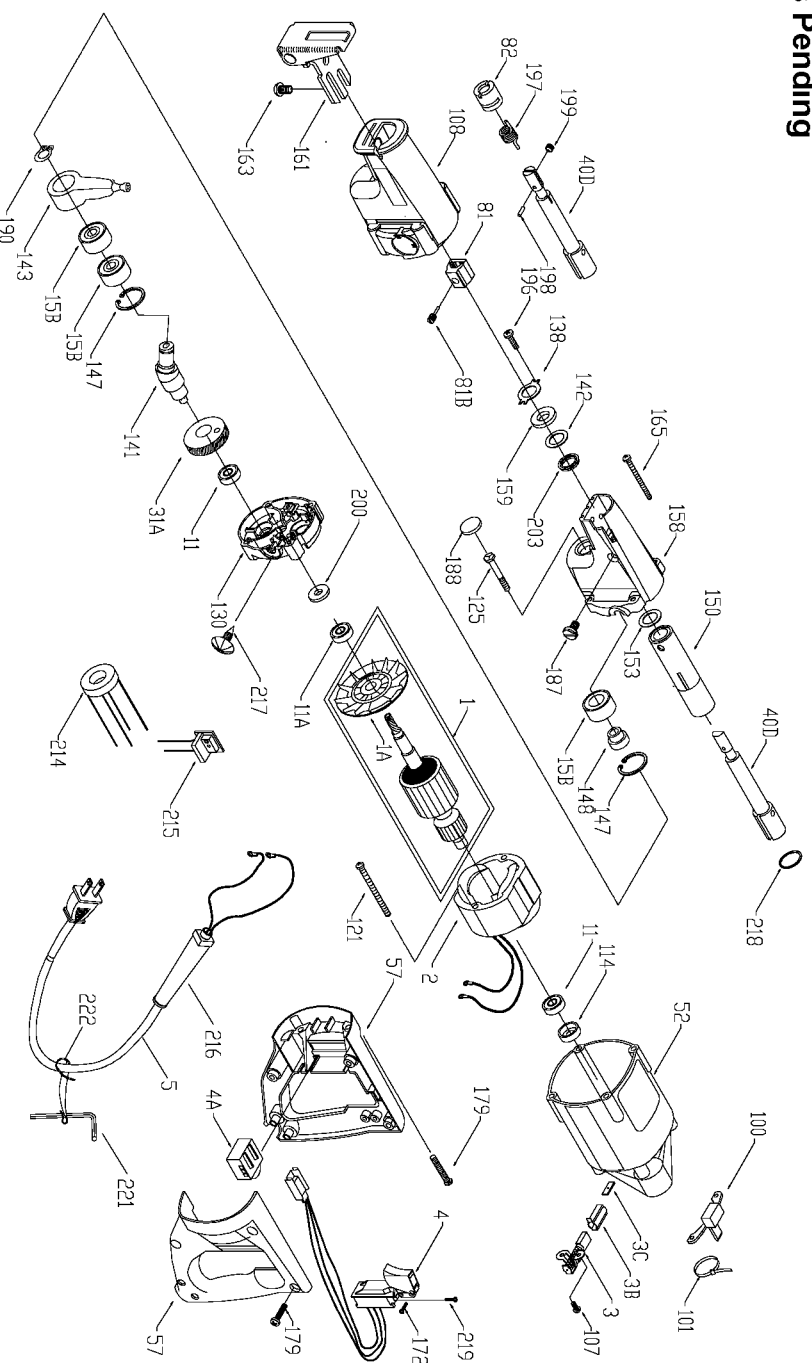

## Parts List for 738 Type 3

Item Number	Part Number	Description	Qty Required
1	A05447	ARMATURE	1
1	878904SV	FAN	1
2	A05448	FIELD	1
3	874289	BRUSH & RETAINER ASY	2
3	865323	BRUSH HOLDER	2
3	865321	BRUSH INSULATOR	2
4	A02928	SWITCH	1
5	891461	CORD & PLUG	1
11	855284	BEARING	1
11	330003-17	BEARING,BALL	1
15	883095	BEARING	1
31	879401	GEAR	1
40	890817	RECIP SHAFT	1
52	912305	HOUSING	1
57	892792	HANDLE SET	1
57	892791	HANDLE SET	1
81	879465	BLADE CLAMP	1
81	880951	BLADE SCREW	1
100	695077	MOUNTING BRKET TRIAC	1
101	690673	WIRE TIE	1
107	882703	SCREW	10
108	880972	INSULATOR BOOT	1
114	694432	BEARING MOUNT	1
121	882704	SCREW	10
125	879421	SCREW	10
130	879414	INTERMEDIATE PLATE	1
138	879458	PLATE	1

### Parts List for 738 Type 3

Item Number	Part Number	Description	Qty Required
141	883097SV	DRIVE SHAFT	1
142	684931	WASHER	10
143	890819	WOBBLE PLATE	1
147	802302	RING	1
148	879429	SPACER	1
150	883213	CARRIER TUBE ASSY	1
153	882348	FELT SEAL	1
158	879423	FRONT HOUSING	1
159	879457	FELT SEAL	1
161	891672SV	SHOE & BRACKET ASSY.	1
163	849235	SCREW	10
165	879463	SCREW	10
179	900826	SCREW	10
187	892440	SET SCREW	10
188	880952	PLUG	1
190	853246	RING	1
196	882255	SCREW	10
200	801852	SEAL	1
203	902998	SEAL	1
215	A02928	SWITCH	1
216	901266	STRAIN RELIEVER	1
217	879447	PLUG	1
218	879449	O RING	1
219	694010	SCREW	10
221	802905	ALLEN WRENCH	1
222	842323	WRENCH HOLDER	1
856	5140061-28	GREASE	1

### Parts List for 738 Type 3

Item Number	Part Number	Description	Qty Required
856	5140061-28	GREASE	1
856	887712	LATCH CARRYING CASE	1
856	000000-00	No Longer Available	1

COPYRIGHT© 2005. All Rights Reserved.