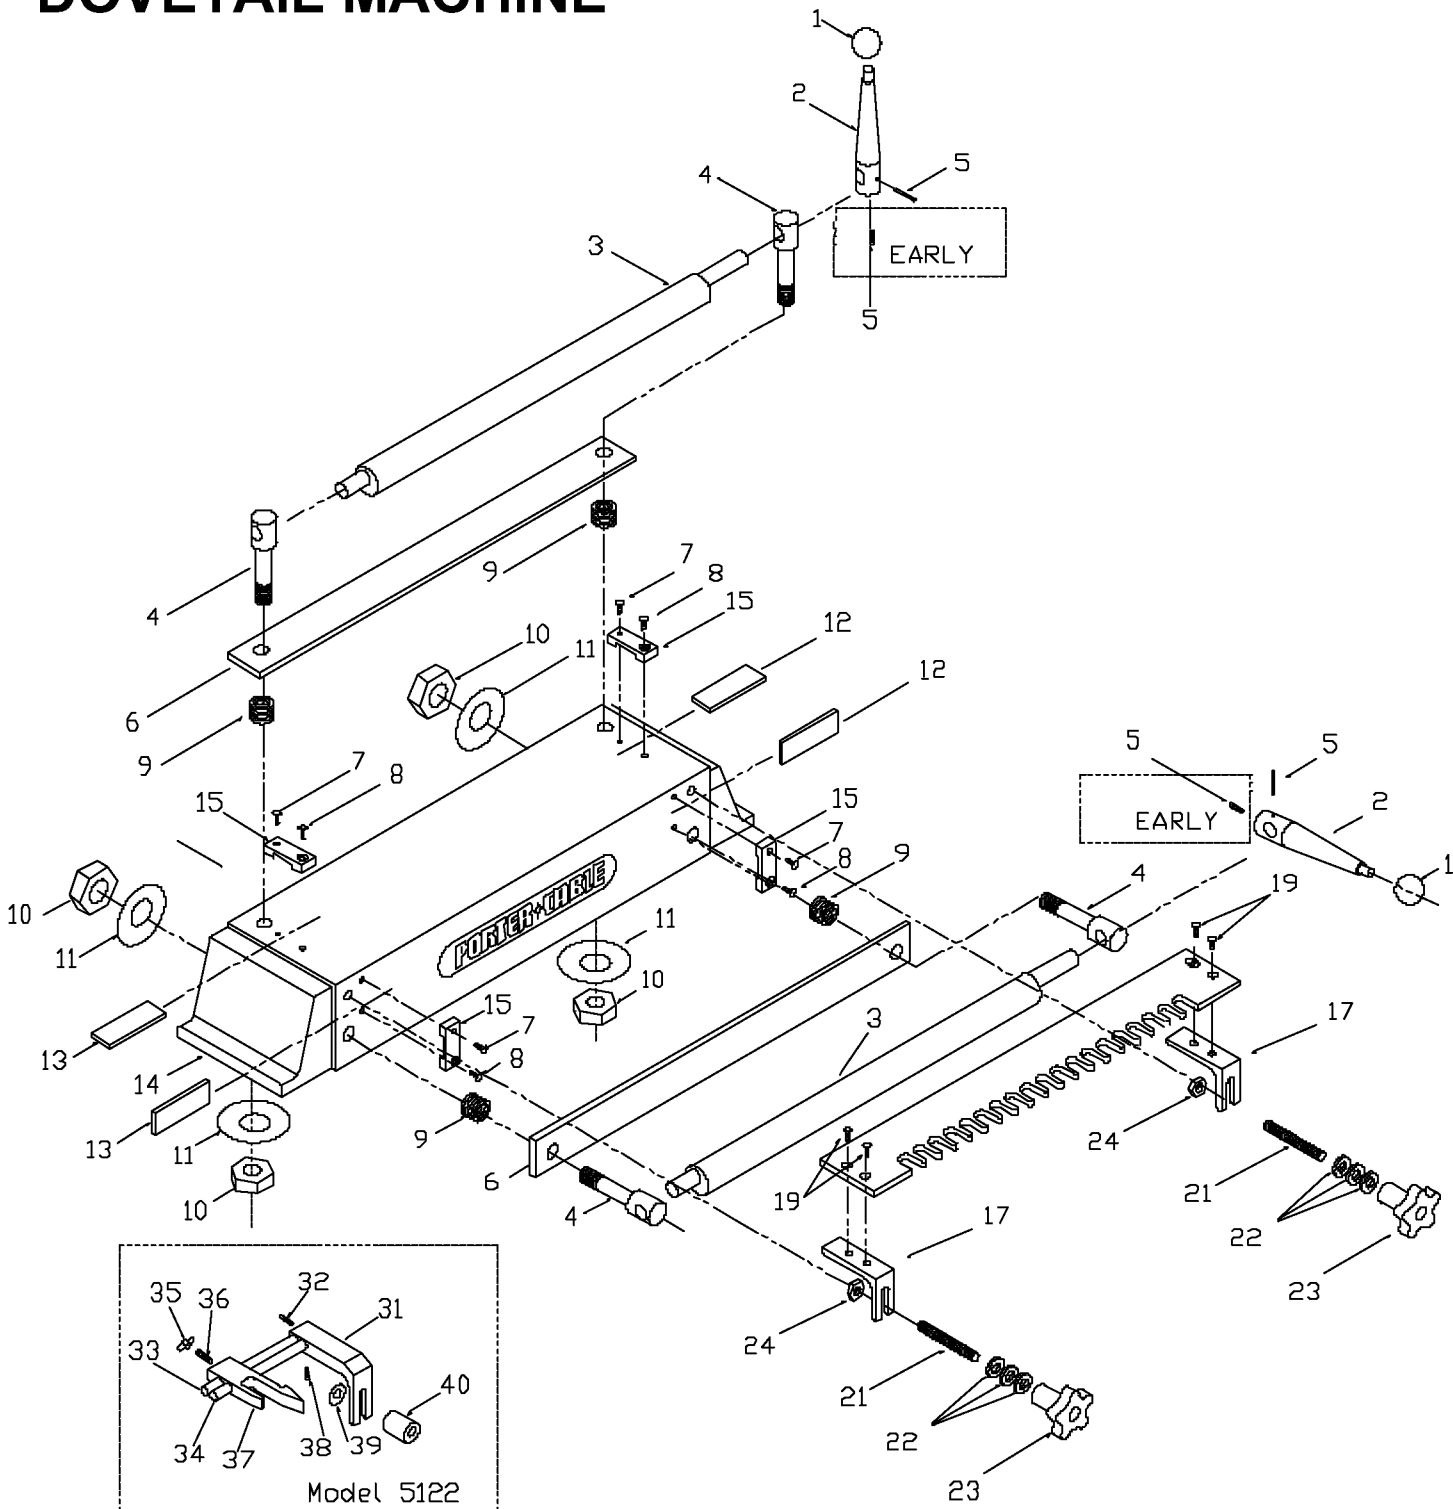

PORTER-CABLE

OMNIJIG™

DOVETAIL MACHINE

5116
7116

Parts List for 7116 Type 1

Item Number	Part Number	Description	Qty Required
1	699409	KNOB	1
2	699520	HANDLE	1
3	000000-00	No Longer Available	1
4	699422	EYE BOLT	1
5	699535	ROLLED PIN	1
6	877000	CLAMP BAR	1
7	699411	SCREW	10
8	699408	SCREW	10
9	699404	SPRING	10
10	852573	NUT	10
11	848508	WASHER	10
12	699424	SCALE-RH	1
13	000000-00	No Longer Available	1
14	877003	BASE	1
15	000000-00	No Longer Available	4
17	000000-00	No Longer Available	1
17	000000-00	No Longer Available	1
17	000000-00	No Longer Available	1
19	000000-00	No Longer Available	1
19	699408	SCREW	1
21	699444	SET SCREW & NUT	10
22	699418	SPACER 1/8	10
23	699402	KNOB	1
24	699406	LOCKNUT	10
25	698110	ALLEN WRENCH T2	1
27	699444	SET SCREW & NUT	10
31	000000-00	No Longer Available	1

COPYRIGHT© 2005. All Rights Reserved.

Parts list, pricing, and availability subject to change. Please visit www.dewaltservicenet.com for current parts information.

Parts List for 7116 Type 1

Item Number	Part Number	Description	Qty Required
32	699441	SET SCREW	10
33	877001	ROD	1
34	877001	ROD	1
35	699429	COVER FOR THUMBSCREW	1
36	803161	SCREW	10
37	000000-00	No Longer Available	1
37	000000-00	No Longer Available	1
38	802388	SCREW	10
39	699425	SPACER 1/32	10
40	699454	SPACER 1 1/8 INCH	10
50	000000-00	No Longer Available	1
54	42046	TEMPLET GUIDE	1
55	42237	LOCK NUT	1
60	877028	1/4 HALF BLIND TEMP	1
62	000000-00	No Longer Available	1
63	42054	TEMPLET GUIDE	1
64	42237	LOCK NUT	1
70	877014	1/2IN BOX JOINT TEMP	1
72	000000-00	No Longer Available	1
73	000000-00	No Longer Available	1
74	42046	TEMPLET GUIDE	1
75	42237	LOCK NUT	1
80	877026	1/2IN HAND PIN TEMP	1
82	877027	1/2IN HAND TAIL TEMP	1
86	42046	TEMPLET GUIDE	1
87	42237	LOCK NUT	1
90	877030	ADJ THROUGH TEMP	1