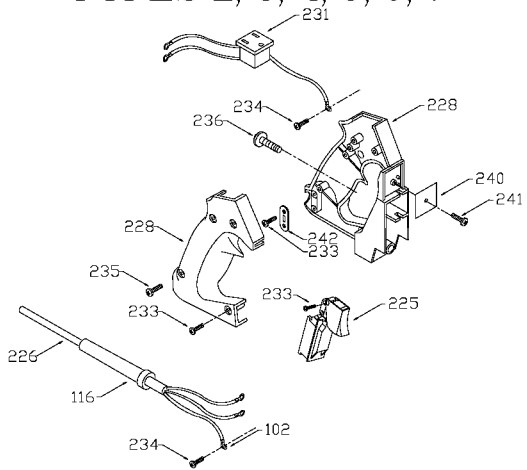

PORTER-CABLE D-HANDLE ROUTER

nearest Porter-Cable Service Center or other competent repair center.

6912
694917

TYPE 1

TYPES 2, 3, 4, 5, 6, 7

Parts List for 694917 Type 7

Item Number	Part Number	Description	Qty Required
1	903660	ARMATURE	1
2	903659	FIELD	1
3	N031652	BRUSH	2
3	803483	BRUSH CAP	2
3	873497	BRUSH HOLDER	2
3	885267	O RING	10
4	A22756	SWITCH	1
4	887452	DUST SHIELD	1
5	873717	CORD	1
6	152684-00	TERMINAL	1
11	855284	BEARING	3
11	878064SV	BEARING	1
52	903967SV	CASING & PINS FRONT	1
52	899192SV	REAR HOUSING	1
52	905489	HOUSING CAP	1
81	875893	COLLET NUT	1
83	872793	CHUCK	1
83	42950	1/2 INCH COLLET ASSY	1
83	42999	1/4 INCH COLLET ASSY	1
83	876671	COLLET 1/2 INCH	1
83	876669	COLLET 1/4 INCH	1
98	823030	SNAP-RING	10
100	878389	SCREW	10
102	849314	TERM	1
103	803632	SET-SCREW	10
104	803496	WASHER	10
105	842597	PLUG	1

COPYRIGHT© 2005. All Rights Reserved.

Parts list, pricing, and availability subject to change. Please visit www.dewaltservicenet.com for current parts information.

Parts List for 694917 Type 7

Item Number	Part Number	Description	Qty Required
106	838312	SCREW	1
108	802426	RING	10
111	800835	PIN	10
113	682063	CONNECTOR VS	1
114	842598	BRACKET SWITCH	1
115	802764	SCREW	10
116	901266	STRAIN RELIEVER	1
120	681260	SCREW & WASHER	10
121	874137	CORD CLAMP	1
122	877817	SCREW	10
123	803104	LEAD	1
124	874299	FAN	1
125	A22709	OPEN-END WRENCH	1
125	A22709	OPEN-END WRENCH	1
126	683157	WRENCH OPEN END	1
126	683157	WRENCH OPEN END	1
214	839279	KNOB	1
215	800942	RING	10
215	872998	DEPTH RING	1
216	800869	SPRING	3
218	823374	WASHER	10
219	875807	SUB BASE	1
219	42186	ROUTER SUB-BASE	1