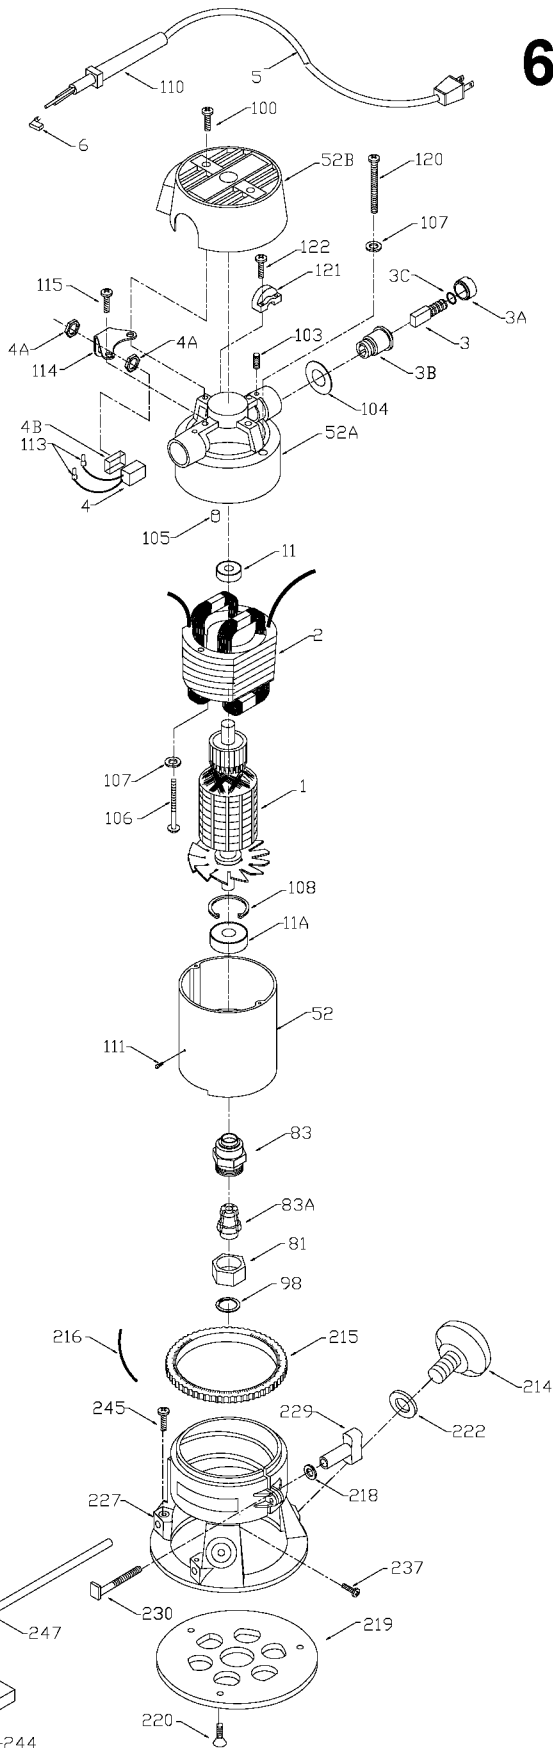

PORTER-CABLE D-HANDLE ROUTER

nearest Porter-Cable Service Center or other competent repair center.

6912
694917

TYPE 1

TYPES 2, 3, 4, 5, 6, 7

Parts List for 694917 Type 7

Item Number	Part Number	Description	Qty Required
1	903660	ARMATURE	1
2	903659	FIELD	1
3	N031652	BRUSH	2
3	803483	BRUSH CAP	2
3	873497	BRUSH HOLDER	2
3	885267	O RING	10
4	A22756	SWITCH	1
4	887452	DUST SHIELD	1
5	873717	CORD	1
6	152684-00	TERMINAL	1
11	855284	BEARING	3
11	878064SV	BEARING	1
52	903967SV	CASING & PINS FRONT	1
52	899192SV	REAR HOUSING	1
52	905489	HOUSING CAP	1
81	875893	COLLET NUT	1
83	872793	CHUCK	1
83	42950	1/2 INCH COLLET ASSY	1
83	42999	1/4 INCH COLLET ASSY	1
83	876671	COLLET 1/2 INCH	1
83	876669	COLLET 1/4 INCH	1
98	823030	SNAP-RING	10
100	878389	SCREW	10
102	849314	TERM	1
103	803632	SET-SCREW	10
104	803496	WASHER	10
105	842597	PLUG	1

COPYRIGHT© 2005. All Rights Reserved.

Parts list, pricing, and availability subject to change. Please visit www.dewaltservicenet.com for current parts information.

Parts List for 694917 Type 7

Item Number	Part Number	Description	Qty Required
106	838312	SCREW	1
108	802426	RING	10
111	800835	PIN	10
113	682063	CONNECTOR VS	1
114	842598	BRACKET SWITCH	1
115	802764	SCREW	10
116	901266	STRAIN RELIEVER	1
120	681260	SCREW & WASHER	10
121	874137	CORD CLAMP	1
122	877817	SCREW	10
123	803104	LEAD	1
124	874299	FAN	1
125	A22709	OPEN-END WRENCH	1
125	A22709	OPEN-END WRENCH	1
126	683157	WRENCH OPEN END	1
126	683157	WRENCH OPEN END	1
214	839279	KNOB	1
215	800942	RING	10
215	872998	DEPTH RING	1
216	800869	SPRING	3
218	823374	WASHER	10
219	875807	SUB BASE	1
219	42186	ROUTER SUB-BASE	1