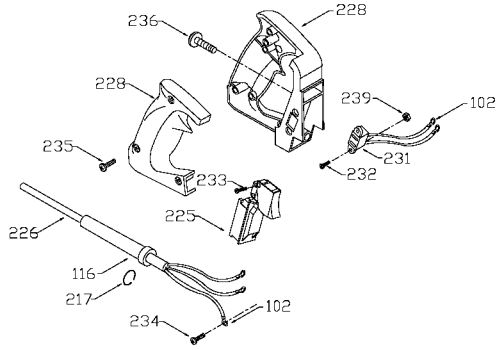

PORTER-CABLE D-HANDLE ROUTER

nearest Porter-Cable Service Center or other competent repair center.

6912
694917

TYPE 1

TYPES 2, 3, 4, 5, 6, 7

Parts List for 694917 Type 7

Item Number	Part Number	Description	Qty Required
1	903660	ARMATURE	1
2	903659	FIELD	1
3	N031652	BRUSH	2
3	803483	BRUSH CAP	2
3	873497	BRUSH HOLDER	2
3	885267	O RING	10
4	A22756	SWITCH	1
4	887452	DUST SHIELD	1
5	873717	CORD	1
6	152684-00	TERMINAL	1
11	855284	BEARING	3
11	878064SV	BEARING	1
52	903967SV	CASING & PINS FRONT	1
52	899192SV	REAR HOUSING	1
52	905489	HOUSING CAP	1
81	875893	COLLET NUT	1
83	872793	CHUCK	1
83	42950	1/2 INCH COLLET ASSY	1
83	42999	1/4 INCH COLLET ASSY	1
83	876671	COLLET 1/2 INCH	1
83	876669	COLLET 1/4 INCH	1
98	823030	SNAP-RING	10
100	878389	SCREW	10
102	849314	TERM	1
103	803632	SET-SCREW	10
104	803496	WASHER	10
105	842597	PLUG	1

COPYRIGHT© 2005. All Rights Reserved.

Parts list, pricing, and availability subject to change. Please visit www.dewaltservicenet.com for current parts information.

Parts List for 694917 Type 7

Item Number	Part Number	Description	Qty Required
106	838312	SCREW	1
108	802426	RING	10
111	800835	PIN	10
113	682063	CONNECTOR VS	1
114	842598	BRACKET SWITCH	1
115	802764	SCREW	10
116	901266	STRAIN RELIEVER	1
120	681260	SCREW & WASHER	10
121	874137	CORD CLAMP	1
122	877817	SCREW	10
123	803104	LEAD	1
124	874299	FAN	1
125	A22709	OPEN-END WRENCH	1
125	A22709	OPEN-END WRENCH	1
126	683157	WRENCH OPEN END	1
126	683157	WRENCH OPEN END	1
214	839279	KNOB	1
215	800942	RING	10
215	872998	DEPTH RING	1
216	800869	SPRING	3
218	823374	WASHER	10
219	875807	SUB BASE	1
219	42186	ROUTER SUB-BASE	1