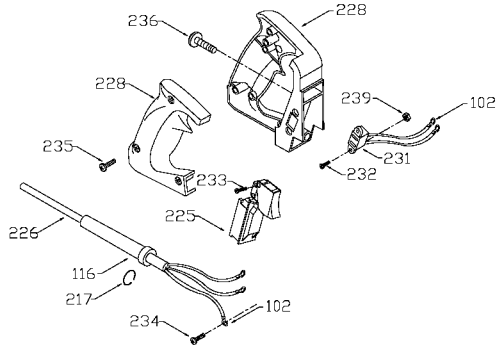

PORTER-CABLE

D-HANDLE ROUTER

nearest Porter-Cable Service Center or other competent repair center.

6911
6912
694917

TYPE 1