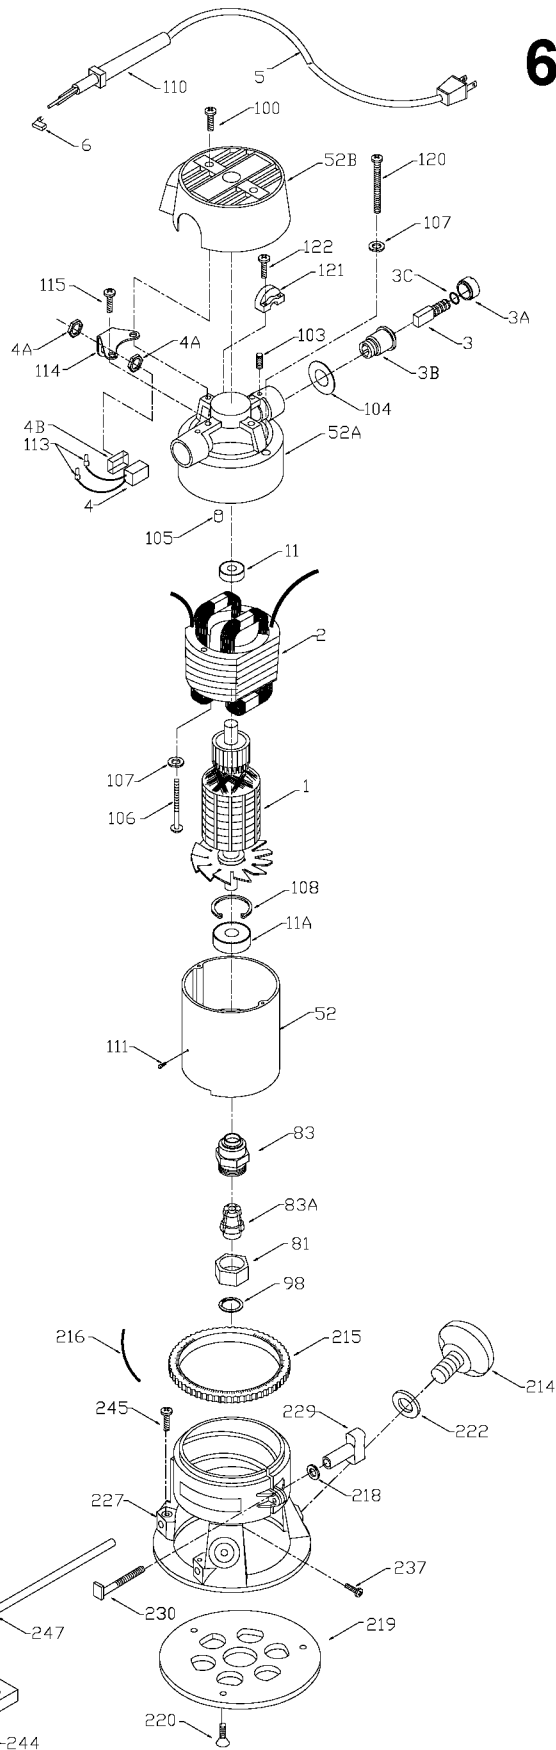

# PORTER-CABLE

### TYPE 1

## Parts List for 694917 Type 4

Item Number	Part Number	Description	Qty Required
1	903660	ARMATURE	1
2	699326	FIELD	1
3	N031652	BRUSH	2
3	803483	BRUSH CAP	2
3	873497	BRUSH HOLDER	2
4	842606SV	SWITCH	1
4	694771	HEX NUT	10
5	876683	CORD KIT	1
11	855284	BEARING	3
11	878064SV	BEARING	1
52	903967SV	CASING & PINS FRONT	1
52	899192SV	REAR HOUSING	1
52	888727	MOTOR HOUSING CAP	1
81	875893	COLLET NUT	1
83	872793	CHUCK	1
83	42950	1/2 INCH COLLET ASSY	1
83	42999	1/4 INCH COLLET ASSY	1
83	876671	COLLET 1/2 INCH	1
83	876669	COLLET 1/4 INCH	1
98	823030	SNAP-RING	10
100	878389	SCREW	10
102	849314	TERM	1
103	804360	SCREW	10
104	803496	WASHER	10
105	842597	PLUG	1
106	838312	SCREW	1
108	802426	RING	10

## Parts List for 694917 Type 4

Item Number	Part Number	Description	Qty Required
110	901266	STRAIN RELIEVER	1
111	800835	PIN	10
113	682063	CONNECTOR VS	1
114	842598	BRACKET SWITCH	1
115	802764	SCREW	10
116	810716	RELIEVER	1
120	681260	SCREW & WASHER	10
121	874137	CORD CLAMP	1
122	877817	SCREW	10
123	803104	LEAD	1
124	000000-00	No Longer Available	1
125	A22709	OPEN-END WRENCH	1
125	A22709	OPEN-END WRENCH	1
126	683157	WRENCH OPEN END	1
126	683157	WRENCH OPEN END	1
214	839279	KNOB	1
215	800942	RING	10
215	872998	DEPTH RING	1
216	800869	SPRING	3
218	823374	WASHER	10
219	875807	SUB BASE	1
219	42186	ROUTER SUB-BASE	1