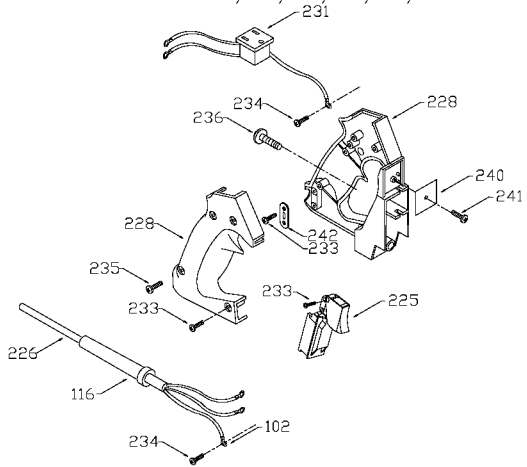

### TYPE 1

## Parts List for 694917 Type 4

Item Number	Part Number	Description	Qty Required
1	903660	ARMATURE	1
2	699326	FIELD	1
3	N031652	BRUSH	2
3	803483	BRUSH CAP	2
3	873497	BRUSH HOLDER	2
4	842606SV	SWITCH	1
4	694771	HEX NUT	10
5	876683	CORD KIT	1
11	855284	BEARING	3
11	878064SV	BEARING	1
52	903967SV	CASING & PINS FRONT	1
52	899192SV	REAR HOUSING	1
52	888727	MOTOR HOUSING CAP	1
81	875893	COLLET NUT	1
83	872793	CHUCK	1
83	42950	1/2 INCH COLLET ASSY	1
83	42999	1/4 INCH COLLET ASSY	1
83	876671	COLLET 1/2 INCH	1
83	876669	COLLET 1/4 INCH	1
98	823030	SNAP-RING	10
100	878389	SCREW	10
102	849314	TERM	1
103	804360	SCREW	10
104	803496	WASHER	10
105	842597	PLUG	1
106	838312	SCREW	1
108	802426	RING	10

## Parts List for 694917 Type 4

Item Number	Part Number	Description	Qty Required
110	901266	STRAIN RELIEVER	1
111	800835	PIN	10
113	682063	CONNECTOR VS	1
114	842598	BRACKET SWITCH	1
115	802764	SCREW	10
116	810716	RELIEVER	1
120	681260	SCREW & WASHER	10
121	874137	CORD CLAMP	1
122	877817	SCREW	10
123	803104	LEAD	1
124	000000-00	No Longer Available	1
125	A22709	OPEN-END WRENCH	1
125	A22709	OPEN-END WRENCH	1
126	683157	WRENCH OPEN END	1
126	683157	WRENCH OPEN END	1
214	839279	KNOB	1
215	800942	RING	10
215	872998	DEPTH RING	1
216	800869	SPRING	3
218	823374	WASHER	10
219	875807	SUB BASE	1
219	42186	ROUTER SUB-BASE	1