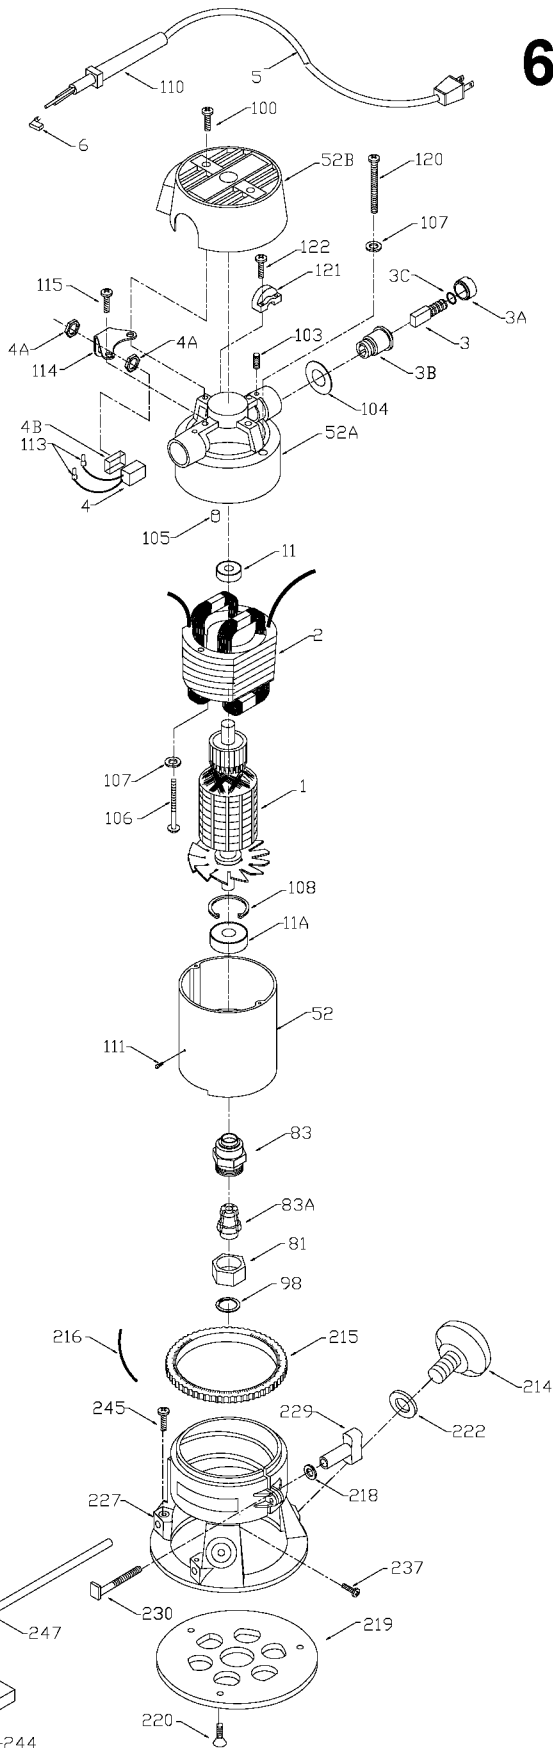

## Parts List for 694917 Type 2

Item Number	Part Number	Description	Qty Required
1	903660	ARMATURE	1
2	699326	FIELD	1
3	N031652	BRUSH	2
3	803483	BRUSH CAP	2
3	873497	BRUSH HOLDER	2
4	842606SV	SWITCH	1
4	694771	HEX NUT	10
5	876683	CORD KIT	1
11	855284	BEARING	3
11	878064SV	BEARING	1
52	903967SV	CASING & PINS FRONT	1
52	899192SV	REAR HOUSING	1
52	888727	MOTOR HOUSING CAP	1
81	875893	COLLET NUT	1
83	872793	CHUCK	1
83	42950	1/2 INCH COLLET ASSY	1
83	42999	1/4 INCH COLLET ASSY	1
83	876671	COLLET 1/2 INCH	1
83	876669	COLLET 1/4 INCH	1
98	823030	SNAP-RING	10
100	878389	SCREW	10
102	849314	TERM	1
103	804360	SCREW	10
104	803496	WASHER	10
105	842597	PLUG	1
106	838312	SCREW	1
108	802426	RING	10

## Parts List for 694917 Type 2

Item Number	Part Number	Description	Qty Required
111	800835	PIN	10
113	682063	CONNECTOR VS	1
114	842598	BRACKET SWITCH	1
115	802764	SCREW	10
116	810716	RELIEVER	1
120	681260	SCREW & WASHER	10
121	874137	CORD CLAMP	1
122	877817	SCREW	10
123	803104	LEAD	1
124	000000-00	No Longer Available	1
124	000000-00	No Longer Available	1
125	A22709	OPEN-END WRENCH	1
125	A22709	OPEN-END WRENCH	1
126	683157	WRENCH OPEN END	1
126	683157	WRENCH OPEN END	1
214	839279	KNOB	1
215	800942	RING	10
215	872998	DEPTH RING	1
216	800869	SPRING	3
218	823374	WASHER	10
219	875807	SUB BASE	1
219	42186	ROUTER SUB-BASE	1