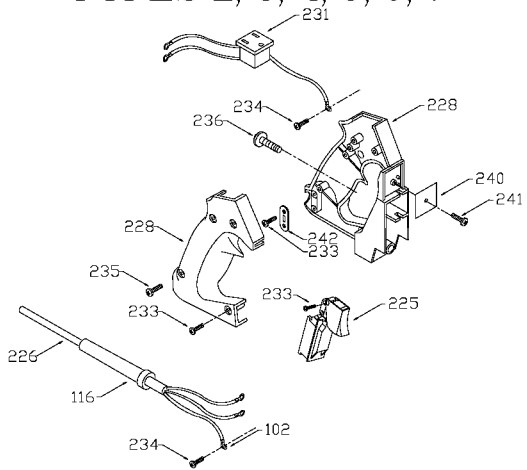

## Parts List for 694917 Type 2

Item Number	Part Number	Description	Qty Required
1	903660	ARMATURE	1
2	699326	FIELD	1
3	N031652	BRUSH	2
3	803483	BRUSH CAP	2
3	873497	BRUSH HOLDER	2
4	842606SV	SWITCH	1
4	694771	HEX NUT	10
5	876683	CORD KIT	1
11	855284	BEARING	3
11	878064SV	BEARING	1
52	903967SV	CASING & PINS FRONT	1
52	899192SV	REAR HOUSING	1
52	888727	MOTOR HOUSING CAP	1
81	875893	COLLET NUT	1
83	872793	CHUCK	1
83	42950	1/2 INCH COLLET ASSY	1
83	42999	1/4 INCH COLLET ASSY	1
83	876671	COLLET 1/2 INCH	1
83	876669	COLLET 1/4 INCH	1
98	823030	SNAP-RING	10
100	878389	SCREW	10
102	849314	TERM	1
103	804360	SCREW	10
104	803496	WASHER	10
105	842597	PLUG	1
106	838312	SCREW	1
108	802426	RING	10

## Parts List for 694917 Type 2

Item Number	Part Number	Description	Qty Required
111	800835	PIN	10
113	682063	CONNECTOR VS	1
114	842598	BRACKET SWITCH	1
115	802764	SCREW	10
116	810716	RELIEVER	1
120	681260	SCREW & WASHER	10
121	874137	CORD CLAMP	1
122	877817	SCREW	10
123	803104	LEAD	1
124	000000-00	No Longer Available	1
124	000000-00	No Longer Available	1
125	A22709	OPEN-END WRENCH	1
125	A22709	OPEN-END WRENCH	1
126	683157	WRENCH OPEN END	1
126	683157	WRENCH OPEN END	1
214	839279	KNOB	1
215	800942	RING	10
215	872998	DEPTH RING	1
216	800869	SPRING	3
218	823374	WASHER	10
219	875807	SUB BASE	1
219	42186	ROUTER SUB-BASE	1