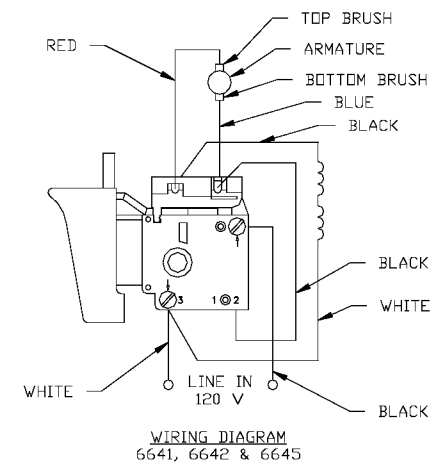

PORTER-CABLE FASTENER DRIVERS

Cable Service Center or other competent repair center

6640
6642
6645

Parts List for 6645 Type 3

Item Number	Part Number	Description	Qty Required
1	886948	ARMATURE 230V FLEX	1
1	876480	ARMATURE	1
1	811350	BAFFLE	1
1	811531	FAN	1
2	886949	FIELD 230V	1
2	876479	FIELD	1
3	N119739	BRUSH & SPRING	2
3	694301	BRUSH HOLDER	2
3	694298	BRUSH INSULATOR	2
4	885315	SWITCH 230V	1
4	888146	SWITCH VSR	1
4	875868	BUTTON-FWD/REV	1
5	891461	CORD & PLUG	1
5	695854	CORDSET	1
11	330003-85	BEARING	3
15	330004-00	BEARING,NEEDLE	3
19	879984	BIT HOLDER	1
19	330003-17	BEARING,BALL	3
35	697673	IDLER ASSY	1
38	000000-00	No Longer Available	1
52	876677	MOTOR HSG PKG	1
53	000000-00	No Longer Available	1
53	697684SV	INTERMEDIATE PLATE	1
57	876612	HANDLE SET	1
100	810716	RELIEVER	1
102	861434	CORD CLAMP	1
103	882703	SCREW	10

COPYRIGHT© 2005. All Rights Reserved.

Parts list, pricing, and availability subject to change. Please visit www.dewaltservicenet.com for current parts information.

Parts List for 6645 Type 3

Item Number	Part Number	Description	Qty Required
104	900826	SCREW	10
105	866340	SCREW	10
106	864137	SCREW	10
107	000000-00	No Longer Available	1
108	864136	SCREW	10
109	694432	BEARING MOUNT	3
110	847564	SNAP RING	10
111	802214	WASHER-LCK INT	10
112	876651	SCREW	10
114	852714	SLINGER	1
115	848741	WASHER	10
116	698609	GASKET	1
117	802648	WASHER	10
118	694015	SCREW	10
122	875861	BELT CLIP	1
123	800740	SCREW	10
124	875862	NUT	10
144	000000-00	No Longer Available	1
145	000000-00	No Longer Available	1
146	853644	RING	10
147	890471	SPRING	1
149	878495	WORK SPINDLE	1
150	844318	BALL	1
151	854346	RETAINER	1
160	878486	O RING	10
162	895206	CLUTCH HOUSING	1
162	000000-00	No Longer Available	1