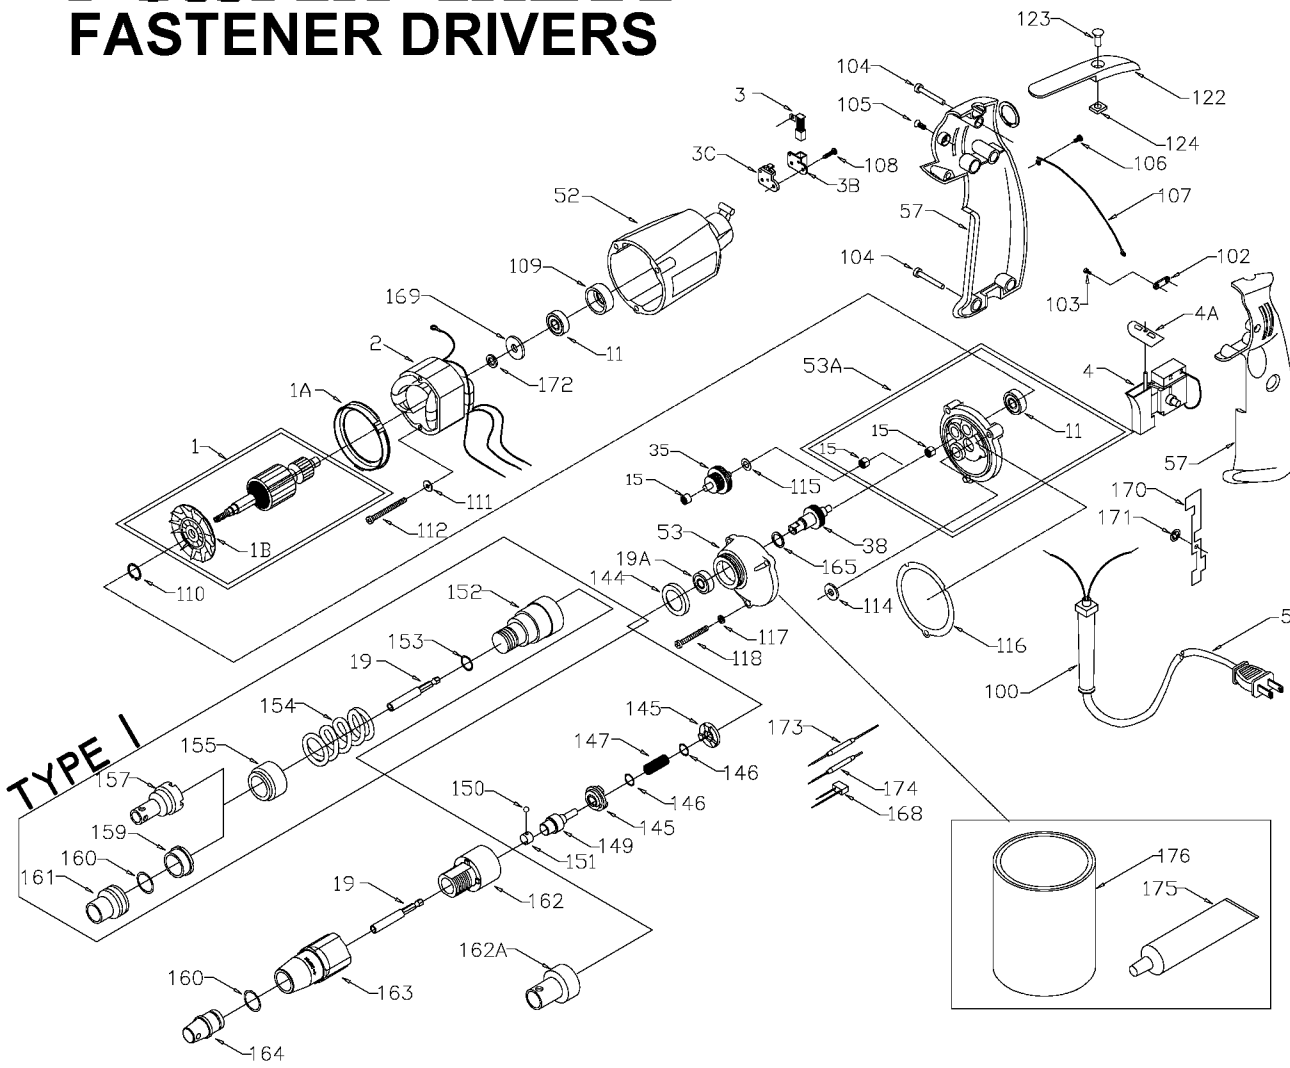

PORTER-CABLE FASTENER DRIVERS

Cable Service Center or other competent repair center

6640
6642
6645

Parts List for 6645 Type 3

Item Number	Part Number	Description	Qty Required
1	886948	ARMATURE 230V FLEX	1
1	876480	ARMATURE	1
1	811350	BAFFLE	1
1	811531	FAN	1
2	886949	FIELD 230V	1
2	876479	FIELD	1
3	N119739	BRUSH & SPRING	2
3	694301	BRUSH HOLDER	2
3	694298	BRUSH INSULATOR	2
4	885315	SWITCH 230V	1
4	888146	SWITCH VSR	1
4	875868	BUTTON-FWD/REV	1
5	891461	CORD & PLUG	1
5	695854	CORDSET	1
11	330003-85	BEARING	3
15	330004-00	BEARING,NEEDLE	3
19	879984	BIT HOLDER	1
19	330003-17	BEARING,BALL	3
35	697673	IDLER ASSY	1
38	000000-00	No Longer Available	1
52	876677	MOTOR HSG PKG	1
53	000000-00	No Longer Available	1
53	697684SV	INTERMEDIATE PLATE	1
57	876612	HANDLE SET	1
100	810716	RELIEVER	1
102	861434	CORD CLAMP	1
103	882703	SCREW	10

COPYRIGHT© 2005. All Rights Reserved.

Parts list, pricing, and availability subject to change. Please visit www.dewaltservicenet.com for current parts information.

Parts List for 6645 Type 3

Item Number	Part Number	Description	Qty Required
104	900826	SCREW	10
105	866340	SCREW	10
106	864137	SCREW	10
107	000000-00	No Longer Available	1
108	864136	SCREW	10
109	694432	BEARING MOUNT	3
110	847564	SNAP RING	10
111	802214	WASHER-LCK INT	10
112	876651	SCREW	10
114	852714	SLINGER	1
115	848741	WASHER	10
116	698609	GASKET	1
117	802648	WASHER	10
118	694015	SCREW	10
122	875861	BELT CLIP	1
123	800740	SCREW	10
124	875862	NUT	10
144	000000-00	No Longer Available	1
145	000000-00	No Longer Available	1
146	853644	RING	10
147	890471	SPRING	1
149	878495	WORK SPINDLE	1
150	844318	BALL	1
151	854346	RETAINER	1
160	878486	O RING	10
162	895206	CLUTCH HOUSING	1
162	000000-00	No Longer Available	1