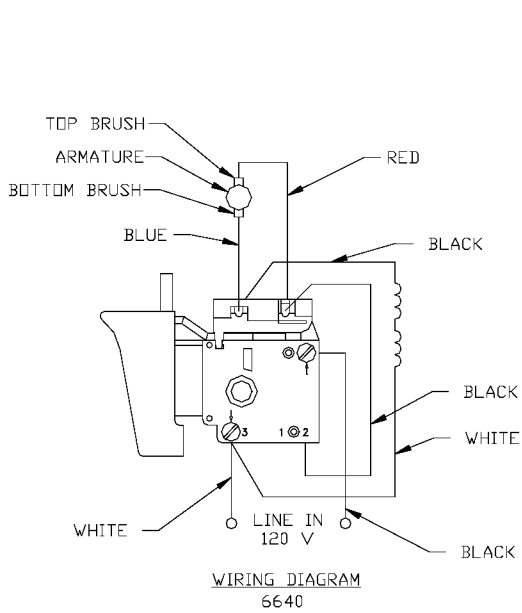

PORTER-CABLE FASTENER DRIVERS

Cable Service Center or other competent repair center

6640
6642
6645

Parts List for 6645 Type 3

Item Number	Part Number	Description	Qty Required
1	886948	ARMATURE 230V FLEX	1
1	876480	ARMATURE	1
1	811350	BAFFLE	1
1	811531	FAN	1
2	886949	FIELD 230V	1
2	876479	FIELD	1
3	N119739	BRUSH & SPRING	2
3	694301	BRUSH HOLDER	2
3	694298	BRUSH INSULATOR	2
4	885315	SWITCH 230V	1
4	888146	SWITCH VSR	1
4	875868	BUTTON-FWD/REV	1
5	891461	CORD & PLUG	1
5	695854	CORDSET	1
11	330003-85	BEARING	3
15	330004-00	BEARING,NEEDLE	3
19	879984	BIT HOLDER	1
19	330003-17	BEARING,BALL	3
35	697673	IDLER ASSY	1
38	000000-00	No Longer Available	1
52	876677	MOTOR HSG PKG	1
53	000000-00	No Longer Available	1
53	697684SV	INTERMEDIATE PLATE	1
57	876612	HANDLE SET	1
100	810716	RELIEVER	1
102	861434	CORD CLAMP	1
103	882703	SCREW	10

COPYRIGHT© 2005. All Rights Reserved.

Parts list, pricing, and availability subject to change. Please visit www.dewaltservicenet.com for current parts information.

Parts List for 6645 Type 3

Item Number	Part Number	Description	Qty Required
104	900826	SCREW	10
105	866340	SCREW	10
106	864137	SCREW	10
107	000000-00	No Longer Available	1
108	864136	SCREW	10
109	694432	BEARING MOUNT	3
110	847564	SNAP RING	10
111	802214	WASHER-LCK INT	10
112	876651	SCREW	10
114	852714	SLINGER	1
115	848741	WASHER	10
116	698609	GASKET	1
117	802648	WASHER	10
118	694015	SCREW	10
122	875861	BELT CLIP	1
123	800740	SCREW	10
124	875862	NUT	10
144	000000-00	No Longer Available	1
145	000000-00	No Longer Available	1
146	853644	RING	10
147	890471	SPRING	1
149	878495	WORK SPINDLE	1
150	844318	BALL	1
151	854346	RETAINER	1
160	878486	O RING	10
162	895206	CLUTCH HOUSING	1
162	000000-00	No Longer Available	1