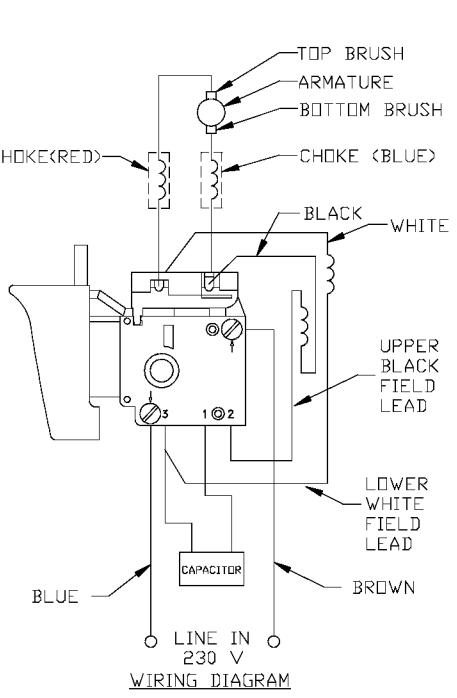

PORTER-CABLE FASTENER DRIVERS

Cable Service Center or other competent repair center

6640
6642
6645

Parts List for 6645 Type 3

Item Number	Part Number	Description	Qty Required
1	886948	ARMATURE 230V FLEX	1
1	876480	ARMATURE	1
1	811350	BAFFLE	1
1	811531	FAN	1
2	886949	FIELD 230V	1
2	876479	FIELD	1
3	N119739	BRUSH & SPRING	2
3	694301	BRUSH HOLDER	2
3	694298	BRUSH INSULATOR	2
4	885315	SWITCH 230V	1
4	888146	SWITCH VSR	1
4	875868	BUTTON-FWD/REV	1
5	891461	CORD & PLUG	1
5	695854	CORDSET	1
11	330003-85	BEARING	3
15	330004-00	BEARING,NEEDLE	3
19	879984	BIT HOLDER	1
19	330003-17	BEARING,BALL	3
35	697673	IDLER ASSY	1
38	000000-00	No Longer Available	1
52	876677	MOTOR HSG PKG	1
53	000000-00	No Longer Available	1
53	697684SV	INTERMEDIATE PLATE	1
57	876612	HANDLE SET	1
100	810716	RELIEVER	1
102	861434	CORD CLAMP	1
103	882703	SCREW	10

COPYRIGHT© 2005. All Rights Reserved.

Parts list, pricing, and availability subject to change. Please visit www.dewaltservicenet.com for current parts information.

Parts List for 6645 Type 3

Item Number	Part Number	Description	Qty Required
104	900826	SCREW	10
105	866340	SCREW	10
106	864137	SCREW	10
107	000000-00	No Longer Available	1
108	864136	SCREW	10
109	694432	BEARING MOUNT	3
110	847564	SNAP RING	10
111	802214	WASHER-LCK INT	10
112	876651	SCREW	10
114	852714	SLINGER	1
115	848741	WASHER	10
116	698609	GASKET	1
117	802648	WASHER	10
118	694015	SCREW	10
122	875861	BELT CLIP	1
123	800740	SCREW	10
124	875862	NUT	10
144	000000-00	No Longer Available	1
145	000000-00	No Longer Available	1
146	853644	RING	10
147	890471	SPRING	1
149	878495	WORK SPINDLE	1
150	844318	BALL	1
151	854346	RETAINER	1
160	878486	O RING	10
162	895206	CLUTCH HOUSING	1
162	000000-00	No Longer Available	1