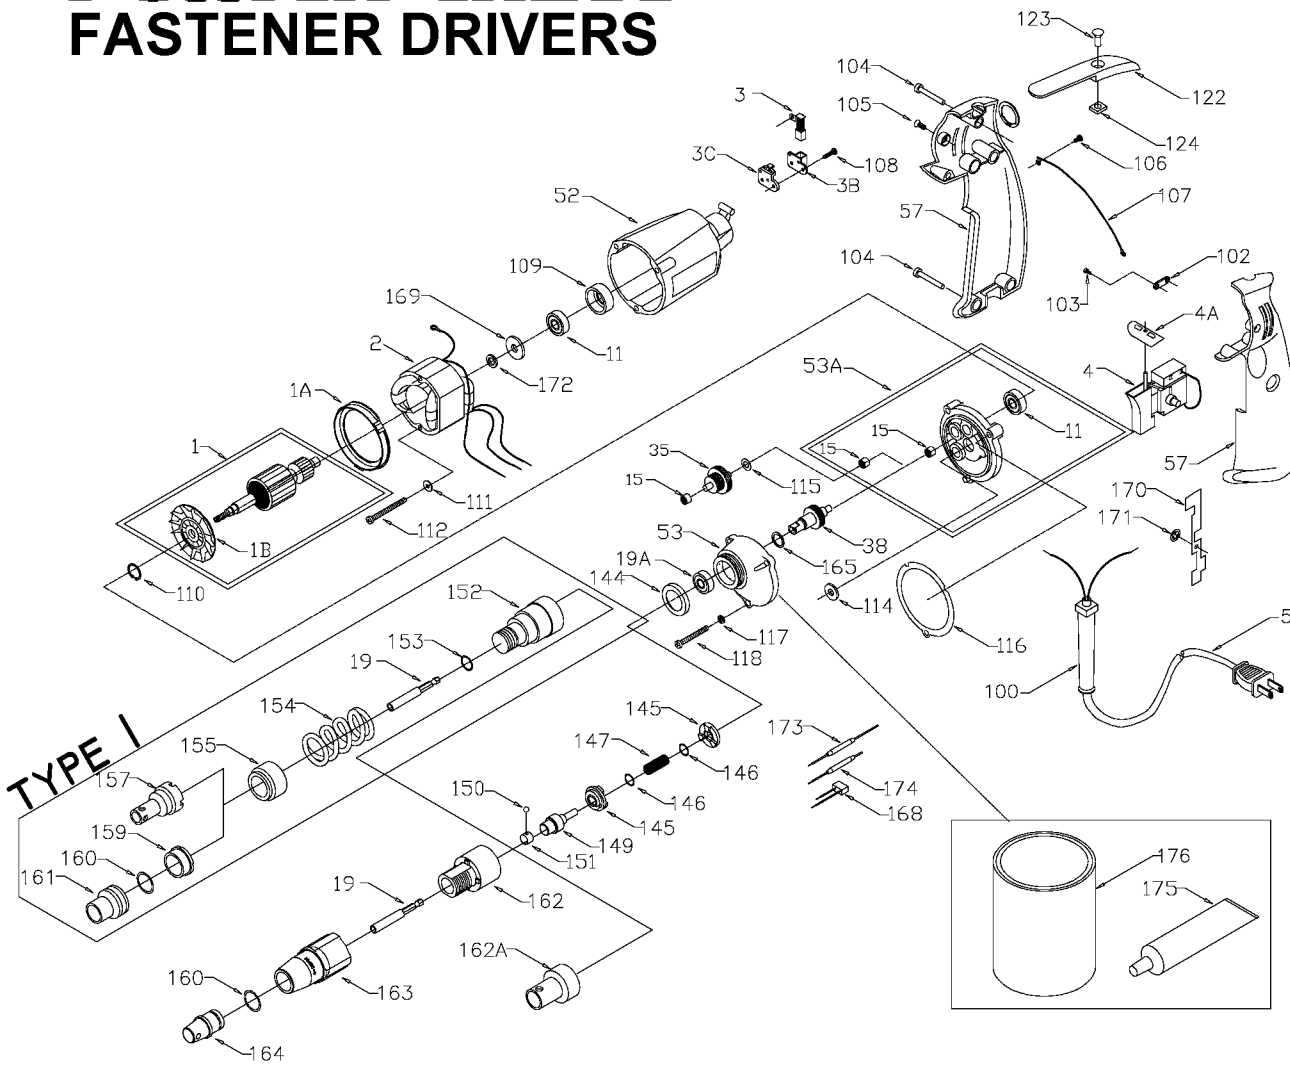

PORTER-CABLE FASTENER DRIVERS

Cable Service Center or other competent repair center

6640
6642
6645

TYPE I

Parts List for 6642 Type 2

Item Number	Part Number	Description	Qty Required
1	886948	ARMATURE 230V FLEX	1
1	876480	ARMATURE	1
1	811350	BAFFLE	1
1	811531	FAN	1
2	886949	FIELD 230V	1
2	876479	FIELD	1
3	N119739	BRUSH & SPRING	2
3	694301	BRUSH HOLDER	2
3	694298	BRUSH INSULATOR	2
4	885315	SWITCH 230V	1
4	888146	SWITCH VSR	1
4	875868	BUTTON-FWD/REV	1
5	891461	CORD & PLUG	1
5	695854	CORDSET	1
11	330003-85	BEARING	3
15	330004-00	BEARING,NEEDLE	3
19	000000-00	No Longer Available	1
19	330003-17	BEARING,BALL	3
35	697674-SV	IDLER ASSY	1
38	000000-00	No Longer Available	1
38	878632	SPINDLE ASSY	1
52	876677	MOTOR HSG PKG	1
53	000000-00	No Longer Available	1
53	697684SV	INTERMEDIATE PLATE	1
57	876612	HANDLE SET	1
100	810716	RELIEVER	1
102	861434	CORD CLAMP	1

COPYRIGHT© 2005. All Rights Reserved.

Parts list, pricing, and availability subject to change. Please visit www.dewaltservicenetwork.com for current parts information.

Parts List for 6642 Type 2

Item Number	Part Number	Description	Qty Required
103	882703	SCREW	10
104	900826	SCREW	10
105	866340	SCREW	10
106	864137	SCREW	10
107	000000-00	No Longer Available	1
108	864136	SCREW	10
109	694432	BEARING MOUNT	3
110	847564	SNAP RING	10
111	802214	WASHER-LCK INT	10
112	876651	SCREW	10
114	852714	SLINGER	1
115	848741	WASHER	10
116	698609	GASKET	1
117	802648	WASHER	10
118	694015	SCREW	10
122	875861	BELT CLIP	1
123	800740	SCREW	10
124	875862	NUT	10
144	000000-00	No Longer Available	1
145	000000-00	No Longer Available	1
146	853644	RING	10
147	853731	SPRING	10
149	878495	WORK SPINDLE	1
150	844318	BALL	1
151	854346	RETAINER	1
160	878486	O RING	10
162	878964	CLUTCH HOUSING ASSY	1