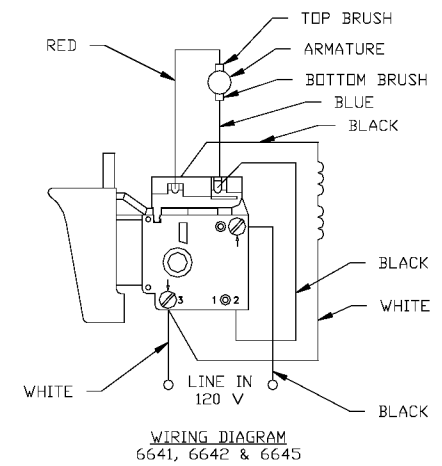

PORTER-CABLE FASTENER DRIVERS

Cable Service Center or other competent repair center

6640
6642
6645

TYPE I

Parts List for 6642 Type 2

Item Number	Part Number	Description	Qty Required
1	886948	ARMATURE 230V FLEX	1
1	876480	ARMATURE	1
1	811350	BAFFLE	1
1	811531	FAN	1
2	886949	FIELD 230V	1
2	876479	FIELD	1
3	N119739	BRUSH & SPRING	2
3	694301	BRUSH HOLDER	2
3	694298	BRUSH INSULATOR	2
4	885315	SWITCH 230V	1
4	888146	SWITCH VSR	1
4	875868	BUTTON-FWD/REV	1
5	891461	CORD & PLUG	1
5	695854	CORDSET	1
11	330003-85	BEARING	3
15	330004-00	BEARING,NEEDLE	3
19	000000-00	No Longer Available	1
19	330003-17	BEARING,BALL	3
35	697674-SV	IDLER ASSY	1
38	000000-00	No Longer Available	1
38	878632	SPINDLE ASSY	1
52	876677	MOTOR HSG PKG	1
53	000000-00	No Longer Available	1
53	697684SV	INTERMEDIATE PLATE	1
57	876612	HANDLE SET	1
100	810716	RELIEVER	1
102	861434	CORD CLAMP	1

COPYRIGHT© 2005. All Rights Reserved.

Parts list, pricing, and availability subject to change. Please visit www.dewaltservicenetwork.com for current parts information.

Parts List for 6642 Type 2

Item Number	Part Number	Description	Qty Required
103	882703	SCREW	10
104	900826	SCREW	10
105	866340	SCREW	10
106	864137	SCREW	10
107	000000-00	No Longer Available	1
108	864136	SCREW	10
109	694432	BEARING MOUNT	3
110	847564	SNAP RING	10
111	802214	WASHER-LCK INT	10
112	876651	SCREW	10
114	852714	SLINGER	1
115	848741	WASHER	10
116	698609	GASKET	1
117	802648	WASHER	10
118	694015	SCREW	10
122	875861	BELT CLIP	1
123	800740	SCREW	10
124	875862	NUT	10
144	000000-00	No Longer Available	1
145	000000-00	No Longer Available	1
146	853644	RING	10
147	853731	SPRING	10
149	878495	WORK SPINDLE	1
150	844318	BALL	1
151	854346	RETAINER	1
160	878486	O RING	10
162	878964	CLUTCH HOUSING ASSY	1