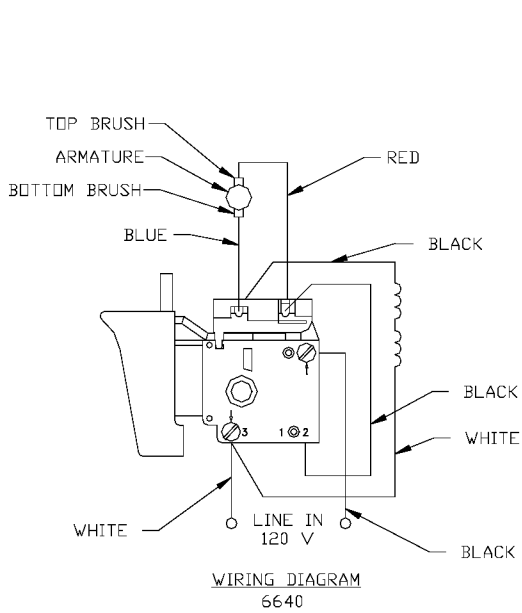

PORTER-CABLE FASTENER DRIVERS

Cable Service Center or other competent repair center

6640
6642
6645

TYPE I

Parts List for 6642 Type 2

Item Number	Part Number	Description	Qty Required
1	886948	ARMATURE 230V FLEX	1
1	876480	ARMATURE	1
1	811350	BAFFLE	1
1	811531	FAN	1
2	886949	FIELD 230V	1
2	876479	FIELD	1
3	N119739	BRUSH & SPRING	2
3	694301	BRUSH HOLDER	2
3	694298	BRUSH INSULATOR	2
4	885315	SWITCH 230V	1
4	888146	SWITCH VSR	1
4	875868	BUTTON-FWD/REV	1
5	891461	CORD & PLUG	1
5	695854	CORDSET	1
11	330003-85	BEARING	3
15	330004-00	BEARING,NEEDLE	3
19	000000-00	No Longer Available	1
19	330003-17	BEARING,BALL	3
35	697674-SV	IDLER ASSY	1
38	000000-00	No Longer Available	1
38	878632	SPINDLE ASSY	1
52	876677	MOTOR HSG PKG	1
53	000000-00	No Longer Available	1
53	697684SV	INTERMEDIATE PLATE	1
57	876612	HANDLE SET	1
100	810716	RELIEVER	1
102	861434	CORD CLAMP	1

COPYRIGHT© 2005. All Rights Reserved.

Parts list, pricing, and availability subject to change. Please visit www.dewaltservicenetwork.com for current parts information.

Parts List for 6642 Type 2

Item Number	Part Number	Description	Qty Required
103	882703	SCREW	10
104	900826	SCREW	10
105	866340	SCREW	10
106	864137	SCREW	10
107	000000-00	No Longer Available	1
108	864136	SCREW	10
109	694432	BEARING MOUNT	3
110	847564	SNAP RING	10
111	802214	WASHER-LCK INT	10
112	876651	SCREW	10
114	852714	SLINGER	1
115	848741	WASHER	10
116	698609	GASKET	1
117	802648	WASHER	10
118	694015	SCREW	10
122	875861	BELT CLIP	1
123	800740	SCREW	10
124	875862	NUT	10
144	000000-00	No Longer Available	1
145	000000-00	No Longer Available	1
146	853644	RING	10
147	853731	SPRING	10
149	878495	WORK SPINDLE	1
150	844318	BALL	1
151	854346	RETAINER	1
160	878486	O RING	10
162	878964	CLUTCH HOUSING ASSY	1