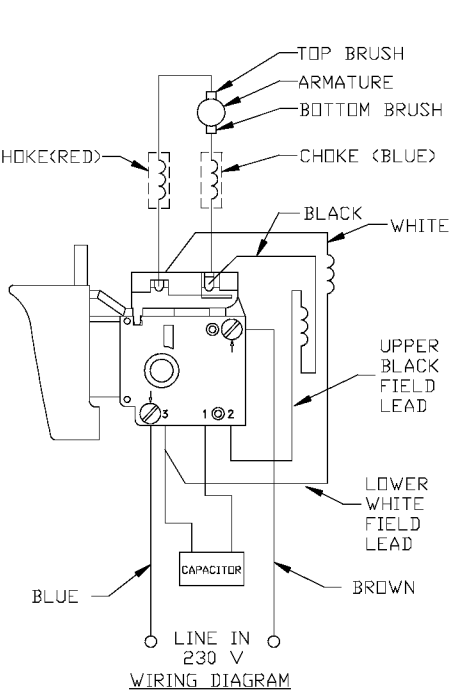

PORTER-CABLE FASTENER DRIVERS

Cable Service Center or other competent repair center

6640
6642
6645

TYPE I

Parts List for 6642 Type 2

Item Number	Part Number	Description	Qty Required
1	886948	ARMATURE 230V FLEX	1
1	876480	ARMATURE	1
1	811350	BAFFLE	1
1	811531	FAN	1
2	886949	FIELD 230V	1
2	876479	FIELD	1
3	N119739	BRUSH & SPRING	2
3	694301	BRUSH HOLDER	2
3	694298	BRUSH INSULATOR	2
4	885315	SWITCH 230V	1
4	888146	SWITCH VSR	1
4	875868	BUTTON-FWD/REV	1
5	891461	CORD & PLUG	1
5	695854	CORDSET	1
11	330003-85	BEARING	3
15	330004-00	BEARING,NEEDLE	3
19	000000-00	No Longer Available	1
19	330003-17	BEARING,BALL	3
35	697674-SV	IDLER ASSY	1
38	000000-00	No Longer Available	1
38	878632	SPINDLE ASSY	1
52	876677	MOTOR HSG PKG	1
53	000000-00	No Longer Available	1
53	697684SV	INTERMEDIATE PLATE	1
57	876612	HANDLE SET	1
100	810716	RELIEVER	1
102	861434	CORD CLAMP	1

COPYRIGHT© 2005. All Rights Reserved.

Parts list, pricing, and availability subject to change. Please visit www.dewaltservicenetwork.com for current parts information.

Parts List for 6642 Type 2

Item Number	Part Number	Description	Qty Required
103	882703	SCREW	10
104	900826	SCREW	10
105	866340	SCREW	10
106	864137	SCREW	10
107	000000-00	No Longer Available	1
108	864136	SCREW	10
109	694432	BEARING MOUNT	3
110	847564	SNAP RING	10
111	802214	WASHER-LCK INT	10
112	876651	SCREW	10
114	852714	SLINGER	1
115	848741	WASHER	10
116	698609	GASKET	1
117	802648	WASHER	10
118	694015	SCREW	10
122	875861	BELT CLIP	1
123	800740	SCREW	10
124	875862	NUT	10
144	000000-00	No Longer Available	1
145	000000-00	No Longer Available	1
146	853644	RING	10
147	853731	SPRING	10
149	878495	WORK SPINDLE	1
150	844318	BALL	1
151	854346	RETAINER	1
160	878486	O RING	10
162	878964	CLUTCH HOUSING ASSY	1