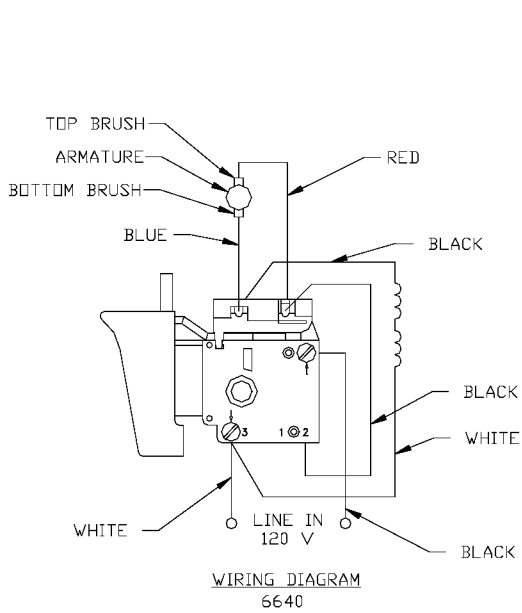

## Parts List for 6642 Type 1

Item Number	Part Number	Description	Qty Required
1	886948	ARMATURE 230V FLEX	1
1	876480	ARMATURE	1
1	811350	BAFFLE	1
1	811531	FAN	1
2	886949	FIELD 230V	1
2	876479	FIELD	1
3	N119739	BRUSH & SPRING	2
3	694301	BRUSH HOLDER	2
3	694298	BRUSH INSULATOR	2
4	885315	SWITCH 230V	1
4	888146	SWITCH VSR	1
4	875868	BUTTON-FWD/REV	1
5	891461	CORD & PLUG	1
5	695854	CORDSET	1
11	330003-85	BEARING	3
15	330004-00	BEARING,NEEDLE	3
19	000000-00	No Longer Available	1
19	330003-17	BEARING,BALL	3
35	697674-SV	IDLER ASSY	1
38	697664	SPINDLE ASSY	1
52	876677	MOTOR HSG PKG	1
53	000000-00	No Longer Available	1
53	697684SV	INTERMEDIATE PLATE	1
57	876612	HANDLE SET	1
100	810716	RELIEVER	1
102	861434	CORD CLAMP	1
103	882703	SCREW	10