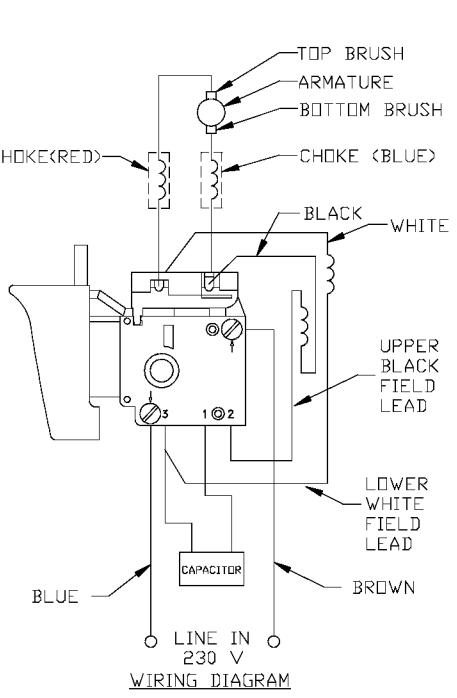

## Parts List for 6642 Type 1

Item Number	Part Number	Description	Qty Required
1	886948	ARMATURE 230V FLEX	1
1	876480	ARMATURE	1
1	811350	BAFFLE	1
1	811531	FAN	1
2	886949	FIELD 230V	1
2	876479	FIELD	1
3	N119739	BRUSH & SPRING	2
3	694301	BRUSH HOLDER	2
3	694298	BRUSH INSULATOR	2
4	885315	SWITCH 230V	1
4	888146	SWITCH VSR	1
4	875868	BUTTON-FWD/REV	1
5	891461	CORD & PLUG	1
5	695854	CORDSET	1
11	330003-85	BEARING	3
15	330004-00	BEARING,NEEDLE	3
19	000000-00	No Longer Available	1
19	330003-17	BEARING,BALL	3
35	697674-SV	IDLER ASSY	1
38	697664	SPINDLE ASSY	1
52	876677	MOTOR HSG PKG	1
53	000000-00	No Longer Available	1
53	697684SV	INTERMEDIATE PLATE	1
57	876612	HANDLE SET	1
100	810716	RELIEVER	1
102	861434	CORD CLAMP	1
103	882703	SCREW	10

## Parts List for 6642 Type 1

Item Number	Part Number	Description	Qty Required
104	900826	SCREW	10
105	866340	SCREW	10
106	864137	SCREW	10
107	000000-00	No Longer Available	1
108	864136	SCREW	10
109	694432	BEARING MOUNT	3
110	847564	SNAP RING	10
111	802214	WASHER-LCK INT	10
112	876651	SCREW	10
114	852714	SLINGER	1
115	848741	WASHER	10
116	698609	GASKET	1
117	802648	WASHER	10
118	694015	SCREW	10
122	875861	BELT CLIP	1
123	800740	SCREW	10
124	875862	NUT	10
145	000000-00	No Longer Available	1
146	853644	RING	10
147	853731	SPRING	10
149	853446	SPINDLE	1
150	844318	BALL	1
151	854346	RETAINER	1
152	853705	HSGN	1
153	854080	RING	10
154	853730	SPRING	10
155	853481	ADJ COLLAR	1