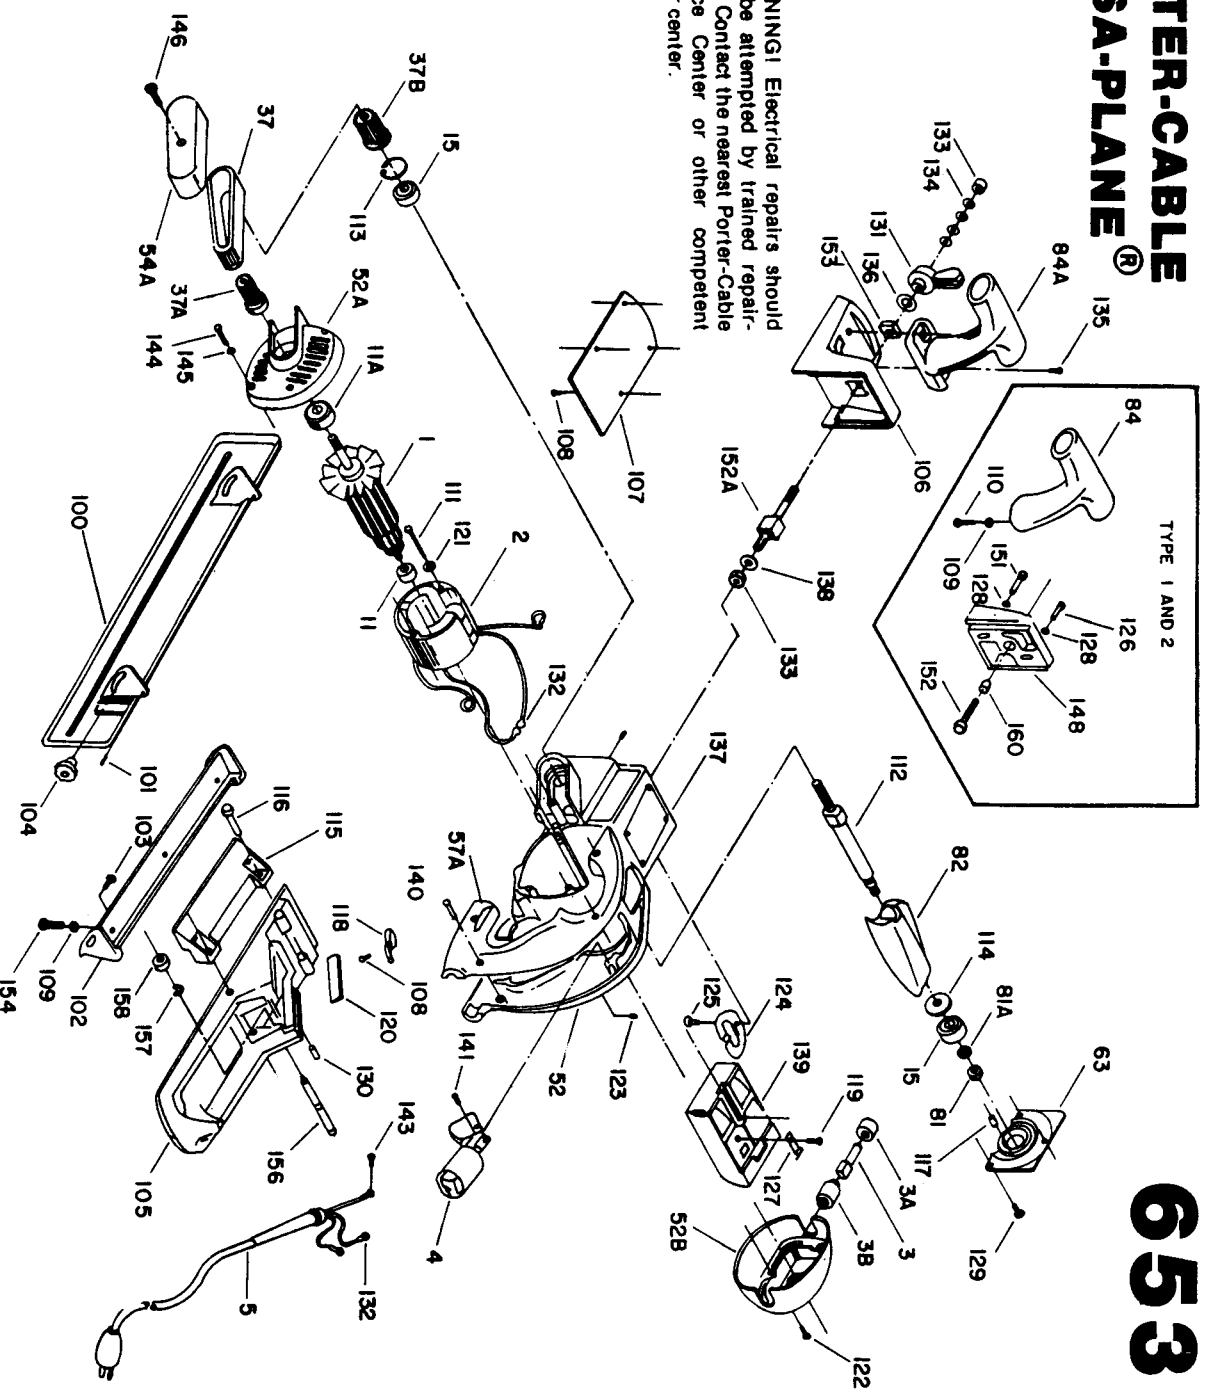

## Parts List for J-653 Type 3

Item Number	Part Number	Description	Qty Required
1	860999	ARMATURE 115V	1
1	000000-00	No Longer Available	1
1	000000-00	No Longer Available	1
2	861000	FIELD 115V	1
2	000000-00	No Longer Available	1
2	803104	LEAD	1
3	000000-00	No Longer Available	2
3	803483	BRUSH CAP	2
3	000000-00	No Longer Available	1
4	843156	SWITCH	1
5	875863	CORD	1
5	000000-00	No Longer Available	1
11	855284	BEARING	3
11	804218SV	BEARING	3
15	803876SV	BEARING	3
37	848023	BELT	1
37	810279	PULLEY	1
37	000000-00	No Longer Available	1
52	000000-00	No Longer Available	1
52	000000-00	No Longer Available	1
52	000000-00	No Longer Available	1
54	848076	COVER	1
57	000000-00	No Longer Available	1
63	000000-00	No Longer Available	1
81	801372	NUT	10
81	861720	WASHER	10
82	000000-00	No Longer Available	1

### Parts List for J-653 Type 3

Item Number	Part Number	Description	Qty Required
125	000000-00	No Longer Available	1
127	844648	SPRING CLIP	10
129	883485	SCREW	10
131	000000-00	No Longer Available	1
132	000000-00	No Longer Available	1
133	802315	NUT	10
134	000000-00	No Longer Available	10
135	886538	SCREW	10
136	802223	WASHER	10
137	801374	SCREW	10
138	824529	WASHER	10
139	000000-00	No Longer Available	1
140	878813	SCREW	10
141	860715	SCREW	10
143	844107	SCREW	10
144	841644	SCREW	10
145	802648	WASHER	10
146	865643	SCREW	10
152	000000-00	No Longer Available	1
153	800886	BLOCK	1
154	000000-00	No Longer Available	10
161	692900	WRENCH	1
861	000000-00	No Longer Available	1