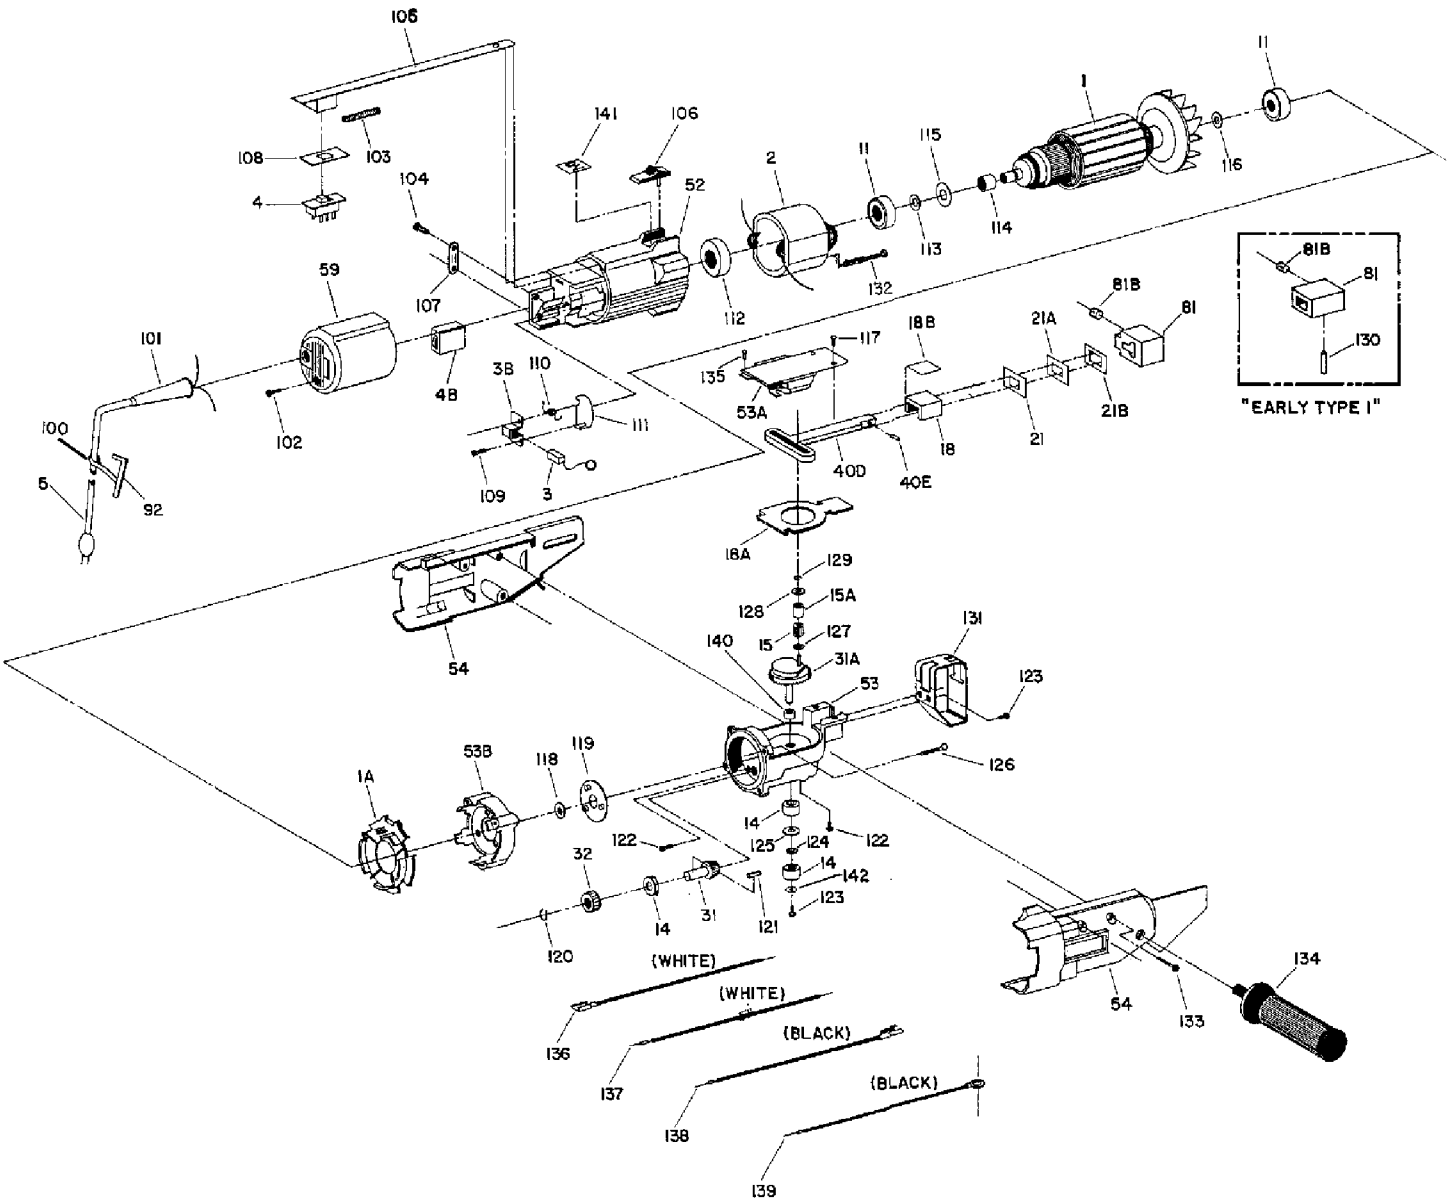

PORTER-CABLE

TIGER CUB®

ALL PURPOSE SAW

U. S. PAT. D332, 921

WARNING: Electrical repairs should only be attempted by trained repairmen. Contact the nearest Porter-Cable Service Center or other competent repair center

647

Parts List for 647 Type 3

Item Number	Part Number	Description	Qty Required
1	000000-00	No Longer Available	1
1	698153	FAN BAFFLE	1
1	811531	FAN	1
1	000000-00	No Longer Available	1
2	891212	FIELD	1
3	690741	BRUSH	2
3	690742	BRUSH HOLDER	2
4	694006	SWITCH	1
4	886978	SWITCH	1
5	330072-97	CORD/10 FT/18-2	1
11	855284	BEARING	3
14	838995SV	BALL BEARING	3
15	858779	BEARING	3
15	861509	BLADE ROLLER	1
18	872041	BEARING	3
18	698163	WEAR PLATE	1
21	698612	NEOPRENE SEAL	1
21	698611	FELT SEAL	1
21	874482	SUPPORT-DUST SEAL	1
31	872788	PINON GEAR	1
31	000000-00	No Longer Available	1
32	D698169	GEAR	1
40	000000-00	No Longer Available	1
40	876734	PIN	1
52	888001	MOTOR HSG	1
53	000000-00	No Longer Available	1
53	698162	GEAR HSG COVER	1

COPYRIGHT© 2005. All Rights Reserved.

Parts list, pricing, and availability subject to change. Please visit www.dewaltservicenet.com for current parts information.