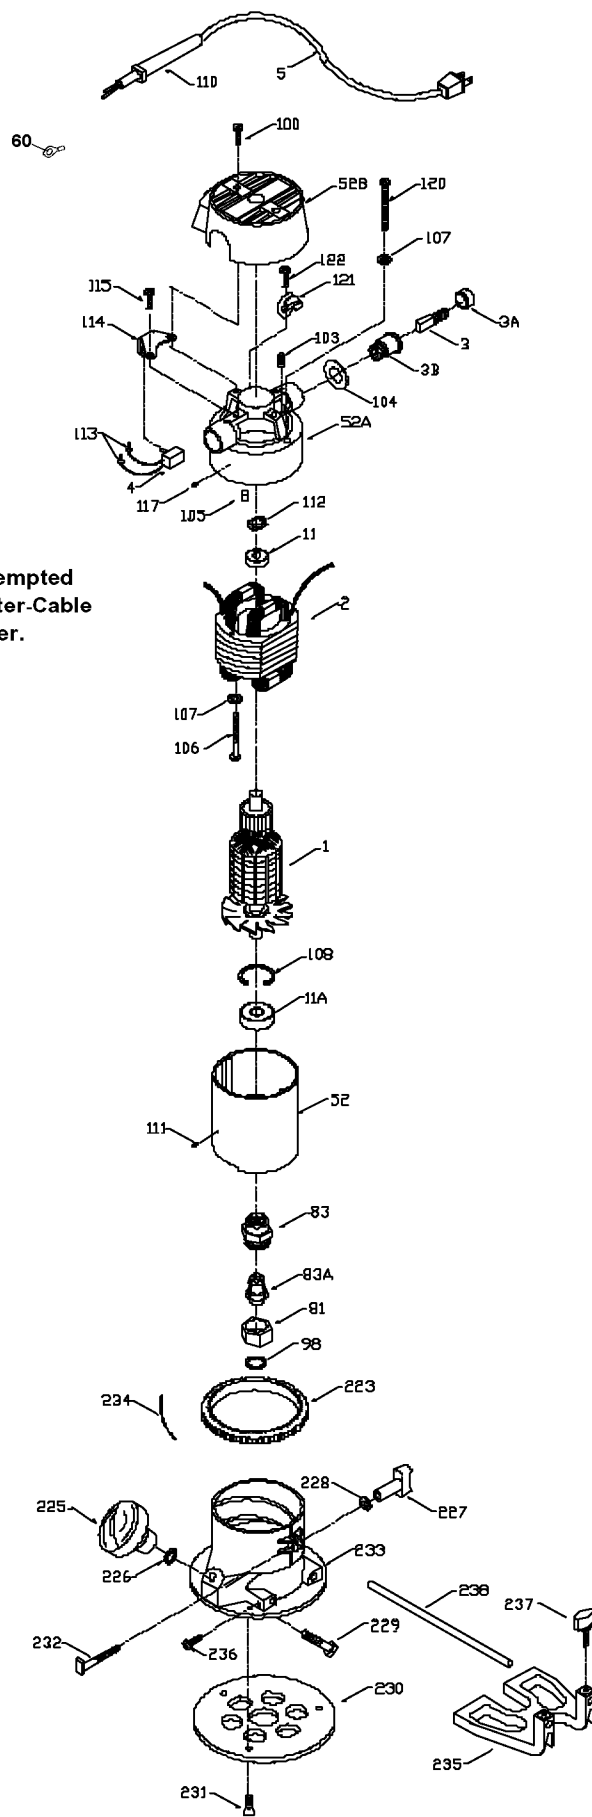

ROUTER

6302
6702
6902
513T6/T7

WARNING: Electrical repairs should only be attempted by trained repairmen. Contact the nearest Porter-Cable Service Center or other competent repair center.

Parts List for J-630 Type ALL TYPES

Item Number	Part Number	Description	Qty Required
1	874588	ARMATURE-220	1
1	903660	ARMATURE	1
1	000000-00	No Longer Available	1
1	683459	ARMATURE 115V	1
1	000000-00	No Longer Available	1
1	682058	ARMATURE 115V	1
1	000000-00	No Longer Available	1
1	000000-00	No Longer Available	1
1	874299	FAN	1
1	000000-00	No Longer Available	1
2	874589	FIELD-220	1
2	000000-00	No Longer Available	1
2	000000-00	No Longer Available	1
2	000000-00	No Longer Available	1
2	694210	FIELD	1
2	699326	FIELD	1
2	803104	LEAD	1
3	N031652	BRUSH	2
3	803483	BRUSH CAP	2
3	873497	BRUSH HOLDER	2
4	842606SV	SWITCH	1
4	876320	SWITCH.	1
5	879758	CORD-EURO	1
5	A11126	CORDSET	1
5	879182	CORD	1
11	855284	BEARING	3
11	878064SV	BEARING	3

COPYRIGHT© 2005. All Rights Reserved.

Parts list, pricing, and availability subject to change. Please visit www.dewaltservicenet.com for current parts information.