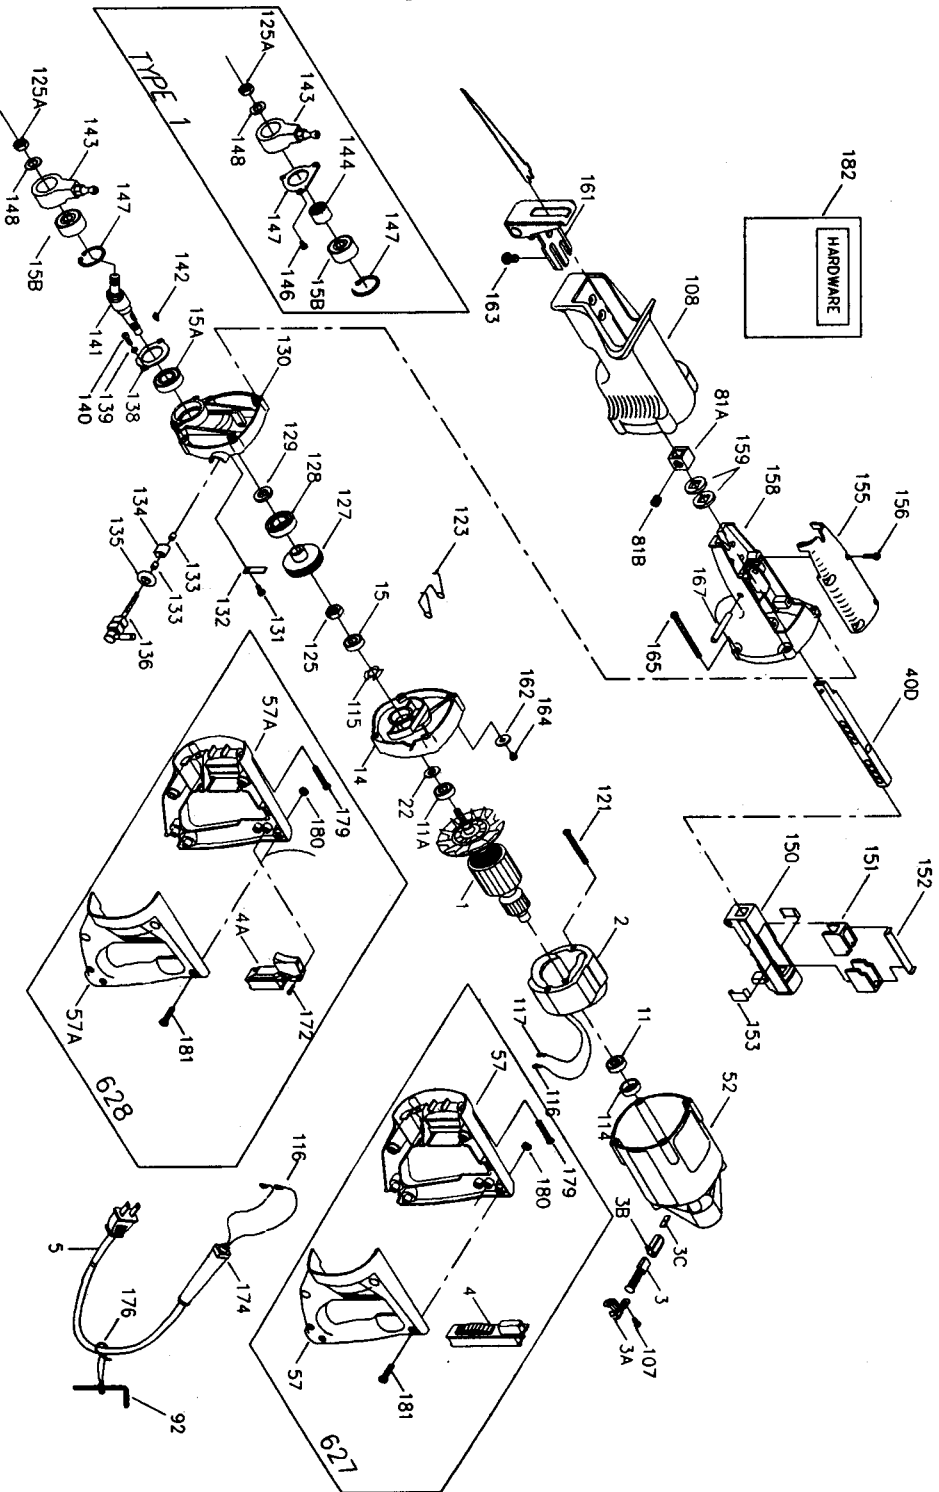

PORTER-CABLE TIGER SAW®

WARNING: Electrical repairs should only be attempted by trained repairmen. Contact the nearest Porter-Cable Service Center or other competent repair center.

Parts List for J-627 Type 6

Item Number	Part Number	Description	Qty Required
1	000000-00	No Longer Available	1
1	699050	ARMATURE	1
1	878904SV	FAN	1
2	865828	FIELD 115V	1
2	000000-00	No Longer Available	1
3	874289	BRUSH & RETAINER ASY	2
3	874289	BRUSH & RETAINER ASY	2
3	865323	BRUSH HOLDER	2
3	865321	BRUSH INSULATOR	2
4	872240	SWITCH KIT-AC	1
4	000000-00	No Longer Available	1
5	A10193	CORDSET	1
11	855284	BEARING	3
11	330003-17	BEARING,BALL	3
14	699047	INTERN HSG	1
15	855284	BEARING	3
15	874538SV	BALL BEARING	3
15	699049	BEARING	3
22	801852	SEAL	1
40	000000-00	No Longer Available	1
40	861663	PIN	10
52	000000-00	No Longer Available	1
52	000000-00	No Longer Available	1
57	000000-00	No Longer Available	1
81	847420	CLAMP	1
81	847423	SCREW	10
92	802905	ALLEN WRENCH	1

COPYRIGHT© 2005. All Rights Reserved.

Parts list, pricing, and availability subject to change. Please visit www.dewaltservicenet.com for current parts information.

Parts List for J-627 Type 6

Item Number	Part Number	Description	Qty Required
143	698294	WOBBLE PLATE	1
147	802942	RING	10
148	804454	WASHER	10
150	698352	SUPPORT PKG	1
151	847417	OILER	1
152	863237	PLATE LUBE	1
153	849165	PLATE	1
155	000000-00	No Longer Available	1
156	878262	SCREW	10
157	847398	PIN	10
158	000000-00	No Longer Available	1
159	847395	SEAL	2
161	891672SV	SHOE & BRACKET ASSY.	1
162	800471	WASHER	10
163	849235	SCREW	1
164	882187	SCREW	10
165	879999	SCREW	10
167	847398	PIN	10
174	901266	STRAIN RELIEVER	1
176	842323	WRENCH HOLDER	1
179	900826	SCREW	10
180	862641	NUT	10
181	802589	SCREW	10
182	867348	HARDWARE KIT	1
800	5140061-28	GREASE	1
800	5140061-28	GREASE	1