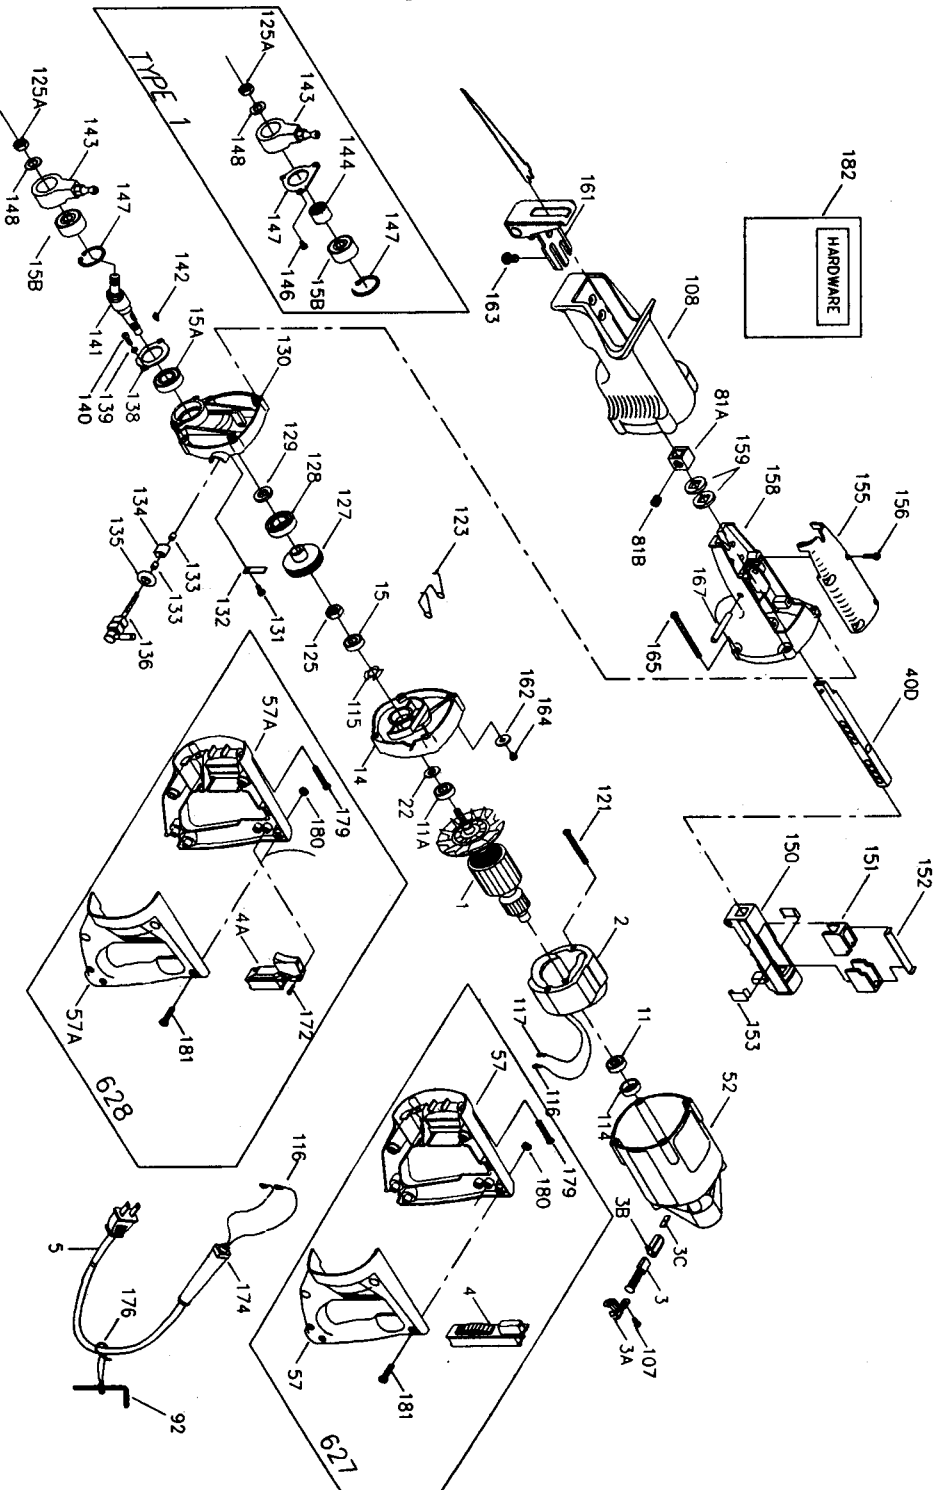

PORTER-CABLE TIGER SAW®

WARNING: Electrical repairs should only be attempted by trained repairmen. Contact the nearest Porter-Cable Service Center or other competent repair center.

Parts List for J-627 Type 1

COPYRIGHT© 2005. All Rights Reserved.

Parts list, pricing, and availability subject to change. Please visit www.dewaltservicenet.com for current parts information.

Parts List for J-627 Type 1

Item Number	Part Number	Description	Qty Required
108	000000-00	No Longer Available	1
117	849314	TERM	1
118	000000-00	No Longer Available	1
121	882704	SCREW	10
123	000000-00	No Longer Available	1
125	823254	NUT	10
125	823254	NUT	10
126	000000-00	No Longer Available	10
127	847390	GEAR	1
128	855178	BEARING	3
129	847406	SPACER	10
130	858868	BRG HSG	3
130	000000-00	No Longer Available	10
131	844107	SCREW	10
132	847418	SPRING	10
133	851572	SPACER	10
134	000000-00	No Longer Available	1
135	849322	SEAL	1
136	000000-00	No Longer Available	1
138	847404	SPACER	10
139	802648	WASHER	10
140	848148	SCREW	10
141	694814	CONVERSION KIT	1
142	841002	KEY	1
143	694814	CONVERSION KIT	1
144	000000-00	No Longer Available	3
146	802764	SCREW	10

COPYRIGHT© 2005. All Rights Reserved.

Parts list, pricing, and availability subject to change. Please visit www.dewaltservicenet.com for current parts information.

Parts List for J-627 Type 1

Item Number	Part Number	Description	Qty Required
147	000000-00	No Longer Available	1
148	892251	SPACER	2
150	698351	SUPPORT PKG	1
151	847417	OILER	1
152	863237	PLATE LUBE	1
153	849165	PLATE	1
155	000000-00	No Longer Available	1
156	878262	SCREW	10
157	847398	PIN	10
158	858870	HSG	1
159	847395	SEAL	2
161	891672SV	SHOE & BRACKET ASSY.	1
163	849235	SCREW	1
165	879999	SCREW	10
167	847398	PIN	10
174	901266	STRAIN RELIEVER	1
176	842323	WRENCH HOLDER	1
179	900826	SCREW	10
180	862641	NUT	10
181	802589	SCREW	10
182	867348	HARDWARE KIT	1
800	5140061-28	GREASE	1
800	5140061-28	GREASE	1
871	694814	CONVERSION KIT	1