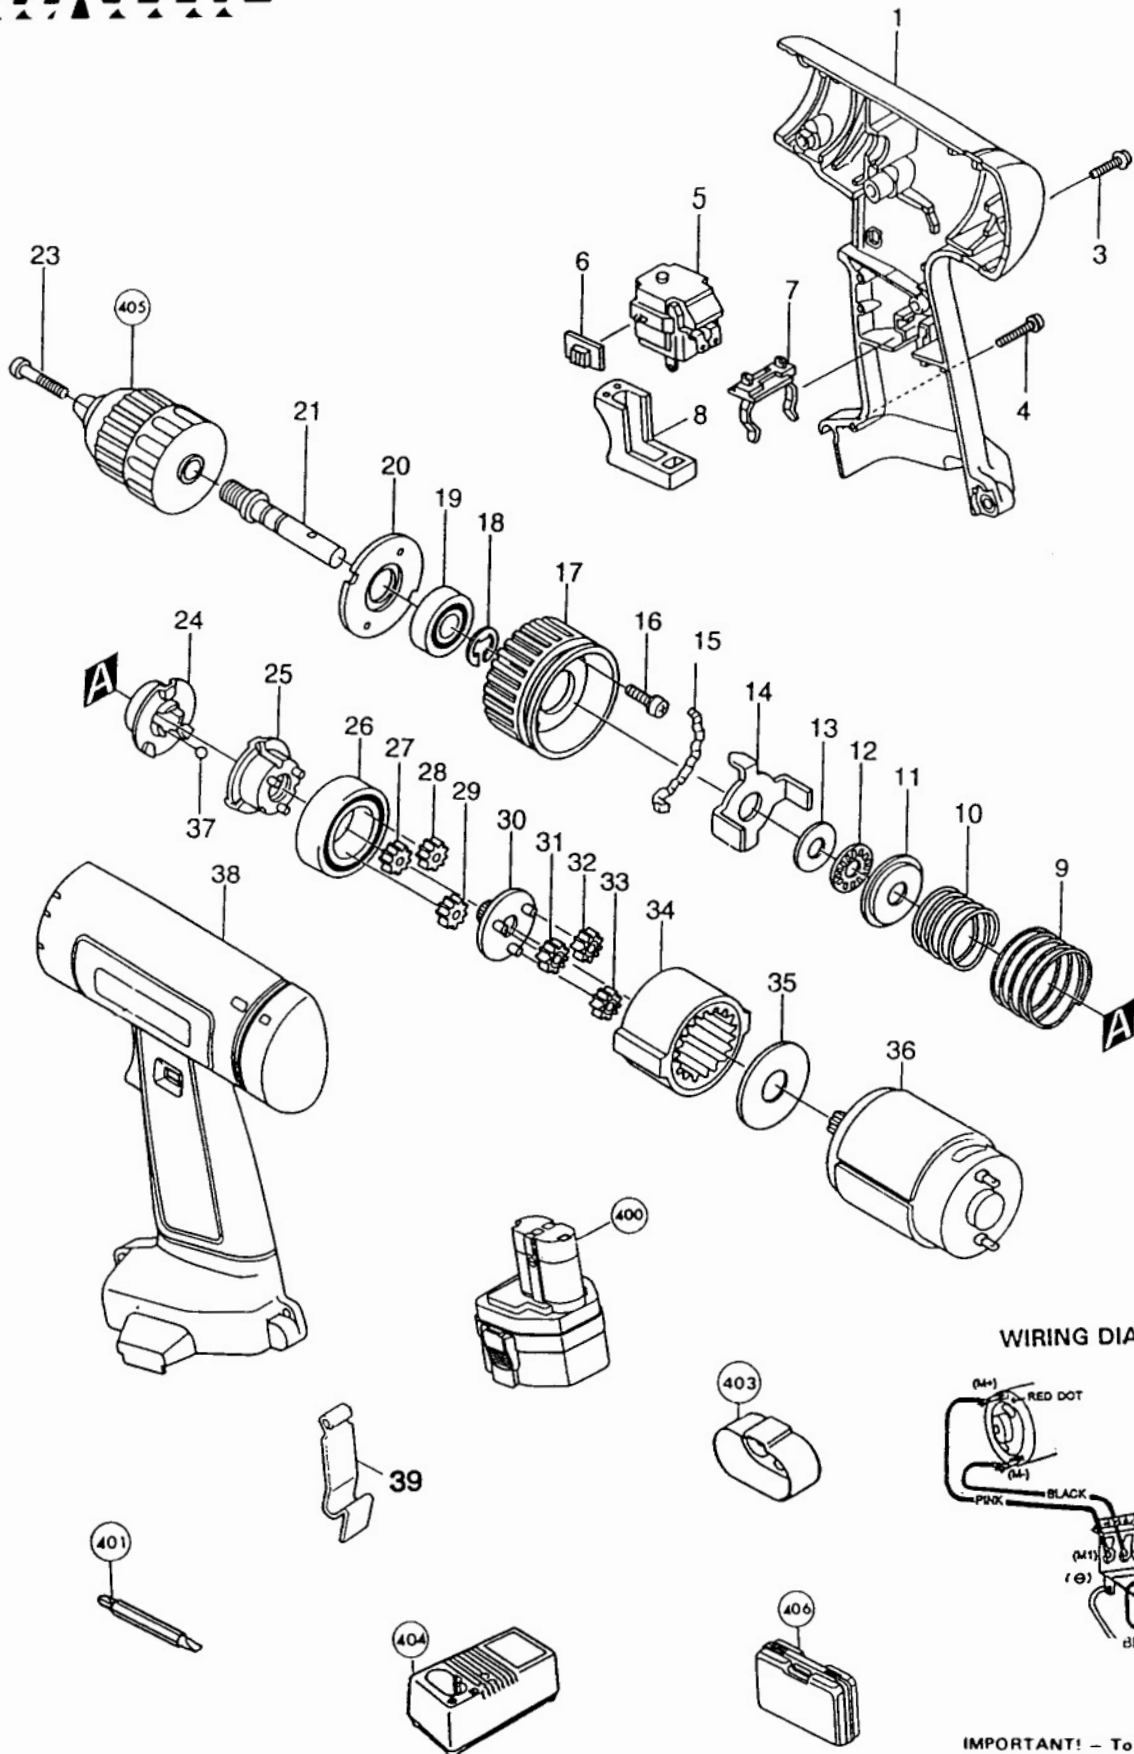

3/8" (10MM) CORDLESS DRIVER DRILL

Model 6223DWE

WIRING DIAGRAM

IMPORTANT! - To assure product SAFETY and RELIABILITY, repairs should be performed by MAKITA Service Centers or other qualified service organizations. Always use MAKITA replacement parts.