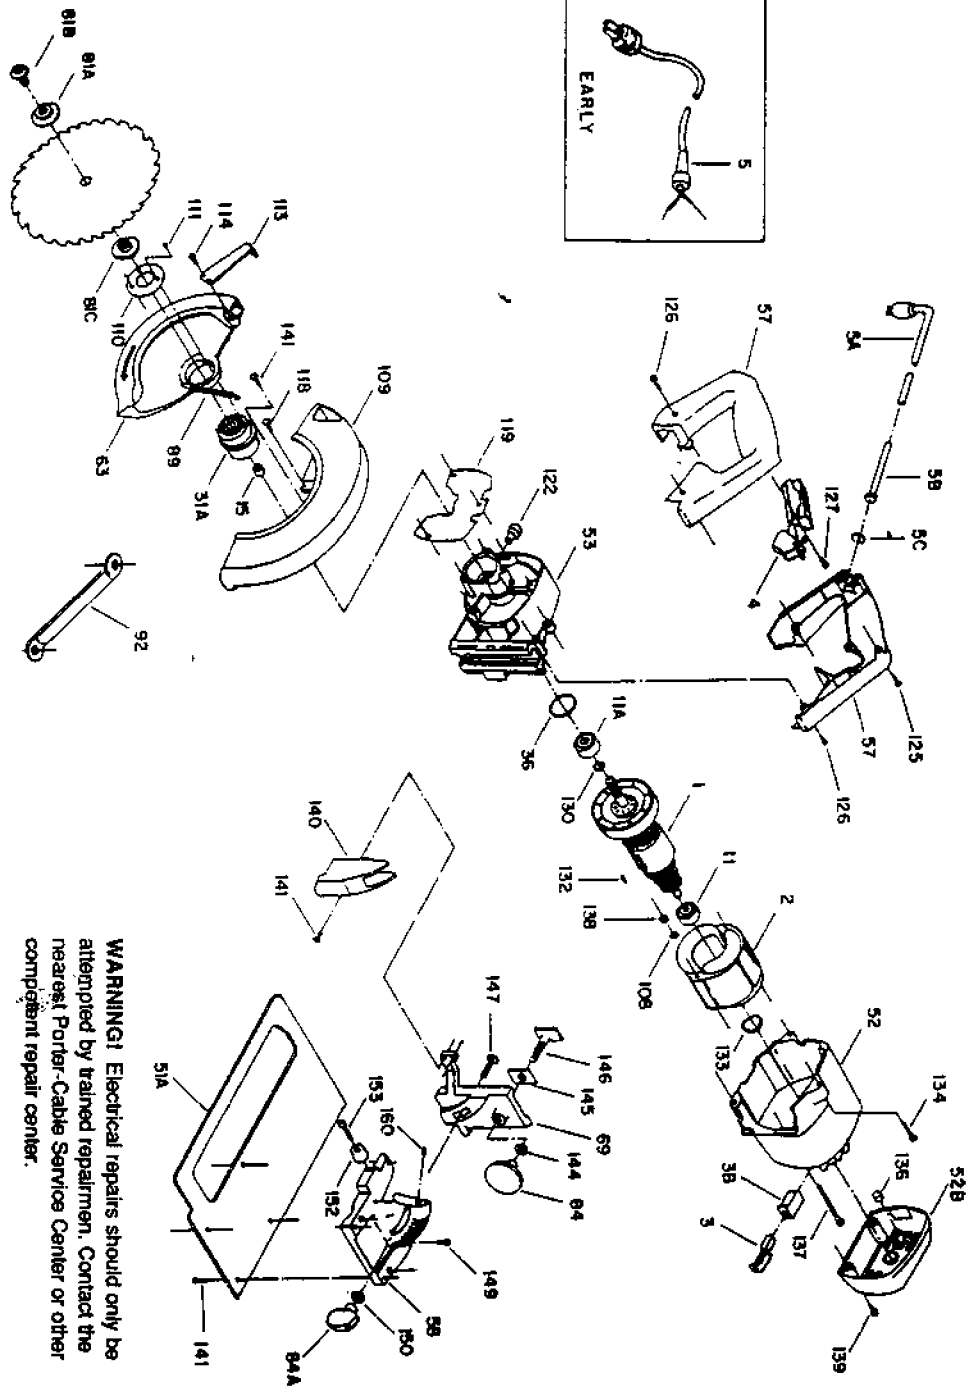

PORTER-CABLE SAW

617

WARNING! Electrical repairs should only be attempted by trained repairmen. Contact the nearest Porter-Cable Service Center or other competent repair center.

Parts List for 617 Type 1

Item Number	Part Number	Description	Qty Required
1	000000-00	No Longer Available	1
2	000000-00	No Longer Available	1
3	879553	BRUSH	2
3	000000-00	No Longer Available	1
4	5140066-98	SWITCH KIT	1
5	000000-00	No Longer Available	1
5	683784	TERMINAL	2
5	330079-98	CORD/10FT/14-2SJ	1
5	901266	STRAIN RELIEVER	1
5	847143	LOCK	1
11	330003-64	BALL BEARING	1
11	879010	BEARING	1
15	684188	BEARING	1
31	879670	GEAR & SHAFT	1
51	000000-00	No Longer Available	1
52	879565	MOTOR HOUSING	1
52	000000-00	No Longer Available	1
53	691598	GEAR HOUSING	1
57	000000-00	No Longer Available	1
58	000000-00	No Longer Available	1
63	877565	TELE GUARD	1
69	000000-00	No Longer Available	1
81	801669	WASHER	1
81	695662	BLADE BOLT/WASHER	1
81	000000-00	No Longer Available	1
84	803674	KNOB	1
84	685902	KNOB	1

COPYRIGHT© 2005. All Rights Reserved.

Parts list, pricing, and availability subject to change. Please visit www.dewaltservicenet.com for current parts information.