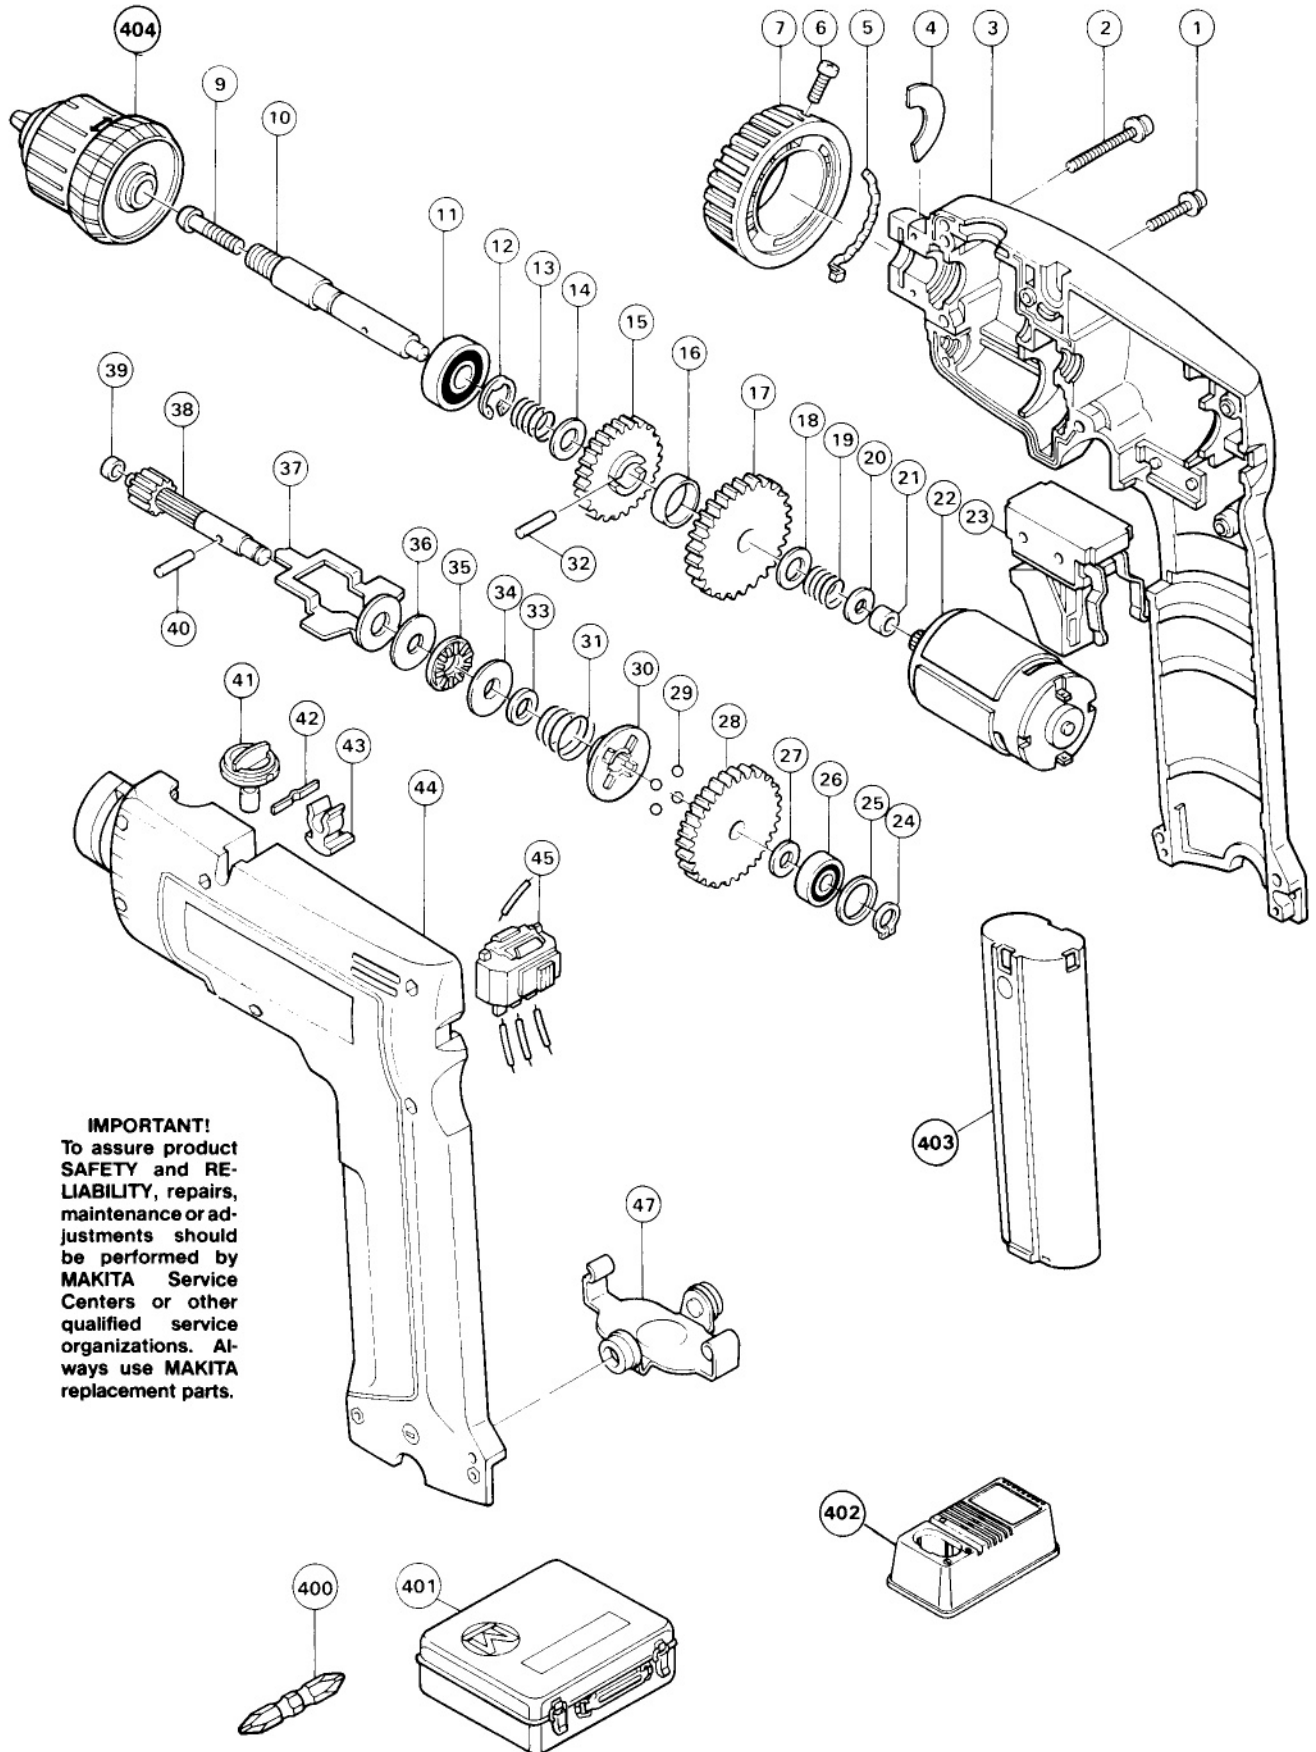

3/8" CORDLESS DRIVER-DRILL

MODEL 6075DW

IMPORTANT!
To assure product SAFETY and RELIABILITY, repairs, maintenance or adjustments should be performed by MAKITA Service Centers or other qualified service organizations. Always use MAKITA replacement parts.