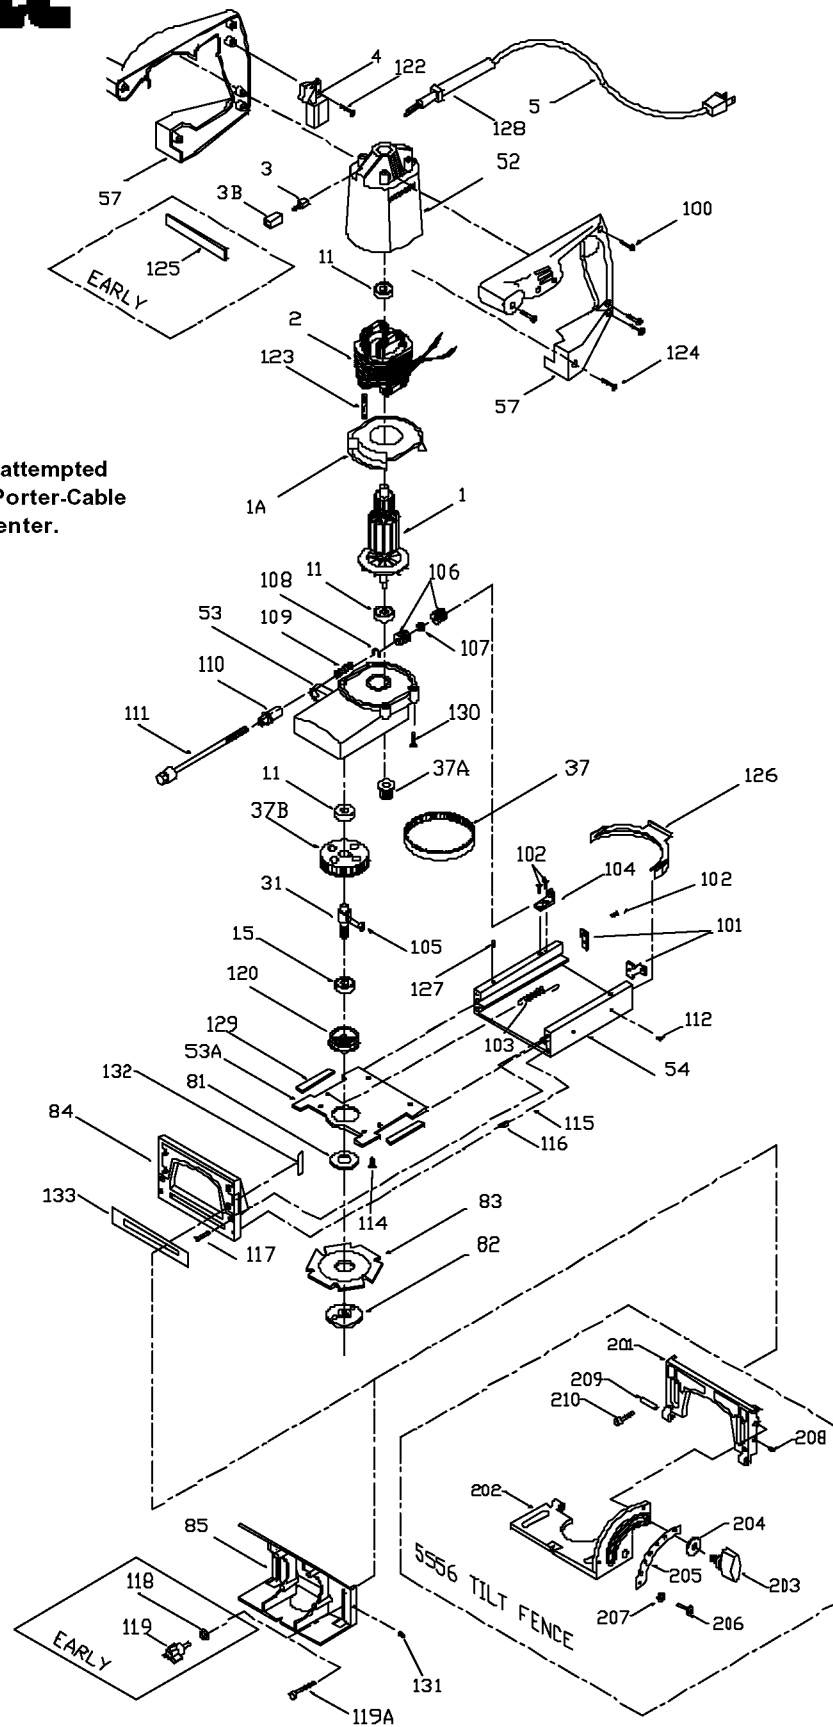

PORTER-CABLE

PLATE JOINERS

555
556
5556

WARNING: Electrical repairs should only be attempted by trained repairmen. Contact the nearest Porter-Cable Service Center or other competent repair center.

Parts List for 556 Type 4

Item Number	Part Number	Description	Qty Required
1	000000-00	No Longer Available	1
1	000000-00	No Longer Available	1
2	000000-00	No Longer Available	1
3	876345	BRUSH	2
3	852874	BRUSH-HOLDER	2
4	697171	SWITCH	1
5	330072-97	CORD/10 FT/18-2	1
11	855284	BEARING	3
15	851054SV	BALL BEARING	3
31	D875771	DRIVE SHAFT	1
37	697478	BELT	1
37	000000-00	No Longer Available	1
37	000000-00	No Longer Available	1
52	000000-00	No Longer Available	1
53	875772	GEAR HOUSING	1
53	882832	HOUSING COVER	1
54	000000-00	No Longer Available	1
57	000000-00	No Longer Available	1
81	873925	BLADE FLANGE	1
82	000000-00	No Longer Available	1
83	000000-00	No Longer Available	1
84	878077	BLADE GUARD	1
85	000000-00	No Longer Available	1
100	000000-00	No Longer Available	1
101	000000-00	No Longer Available	1
102	694772	SCREW	10
102	803157	SCREW	10