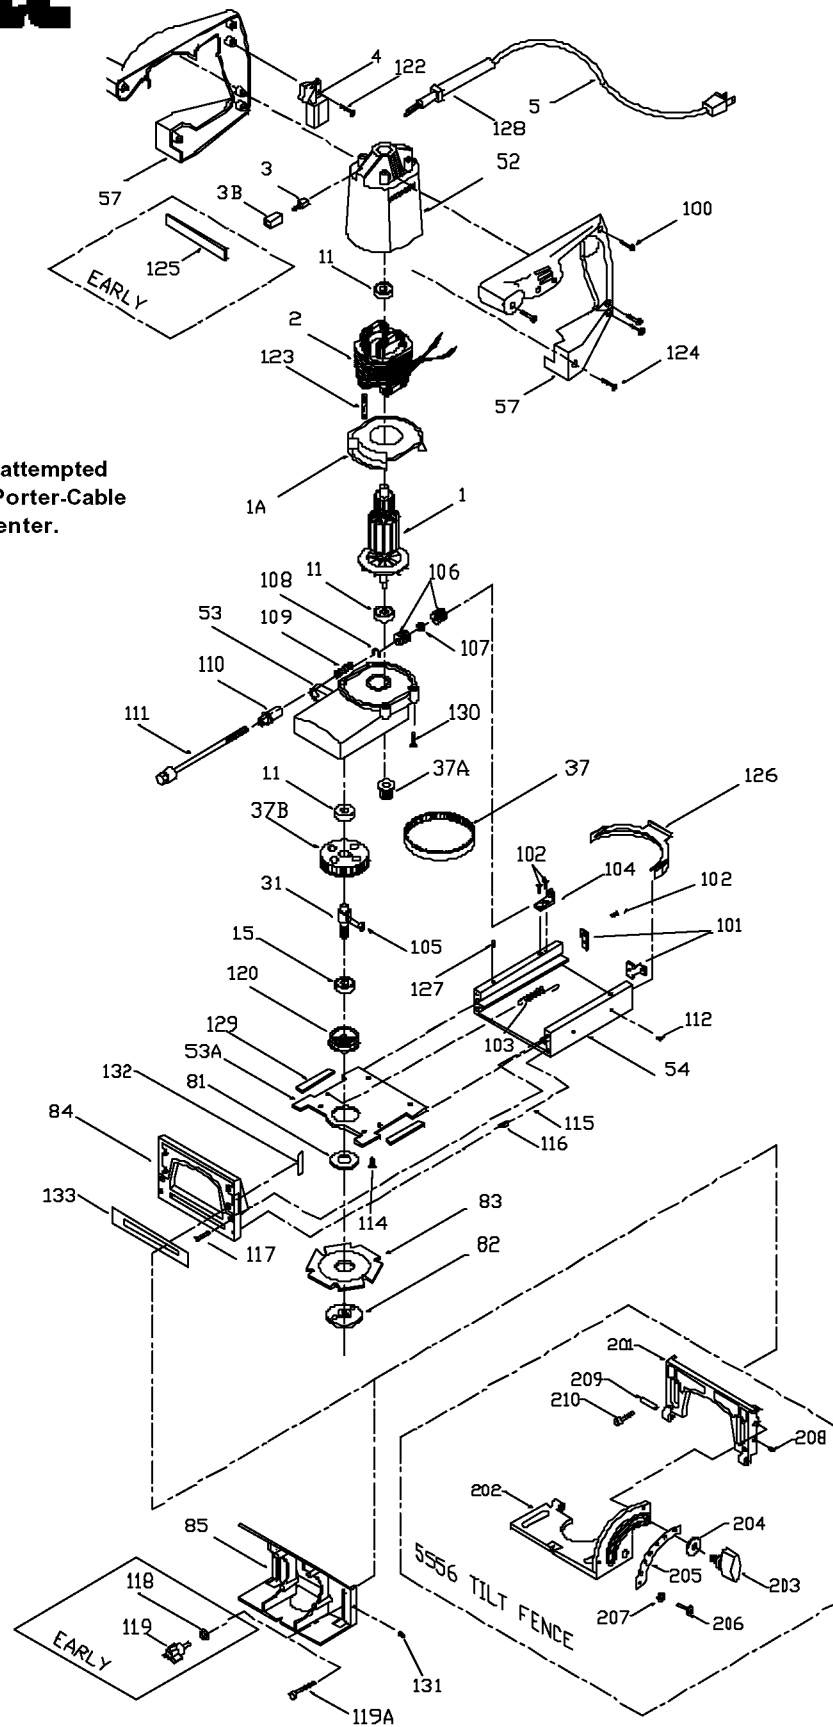

PORTER-CABLE

PLATE JOINERS

555
556
5556

WARNING: Electrical repairs should only be attempted by trained repairmen. Contact the nearest Porter-Cable Service Center or other competent repair center.

Parts List for 556 Type 3

Item Number	Part Number	Description	Qty Required
1	000000-00	No Longer Available	1
1	000000-00	No Longer Available	1
2	000000-00	No Longer Available	1
3	876345	BRUSH	2
3	852874	BRUSH-HOLDER	2
4	697171	SWITCH	1
5	330072-97	CORD/10 FT/18-2	1
11	855284	BEARING	3
15	851054SV	BALL BEARING	3
31	D875771	DRIVE SHAFT	1
37	697478	BELT	1
37	000000-00	No Longer Available	1
37	000000-00	No Longer Available	1
52	000000-00	No Longer Available	1
53	875772	GEAR HOUSING	1
53	882832	HOUSING COVER	1
54	000000-00	No Longer Available	1
57	000000-00	No Longer Available	1
81	873925	BLADE FLANGE	1
82	000000-00	No Longer Available	1
83	000000-00	No Longer Available	1
84	878095	T4 FENCE & BLD GUARD	1
85	878095	T4 FENCE & BLD GUARD	1
100	000000-00	No Longer Available	1
101	000000-00	No Longer Available	1
102	694772	SCREW	10
102	803157	SCREW	10