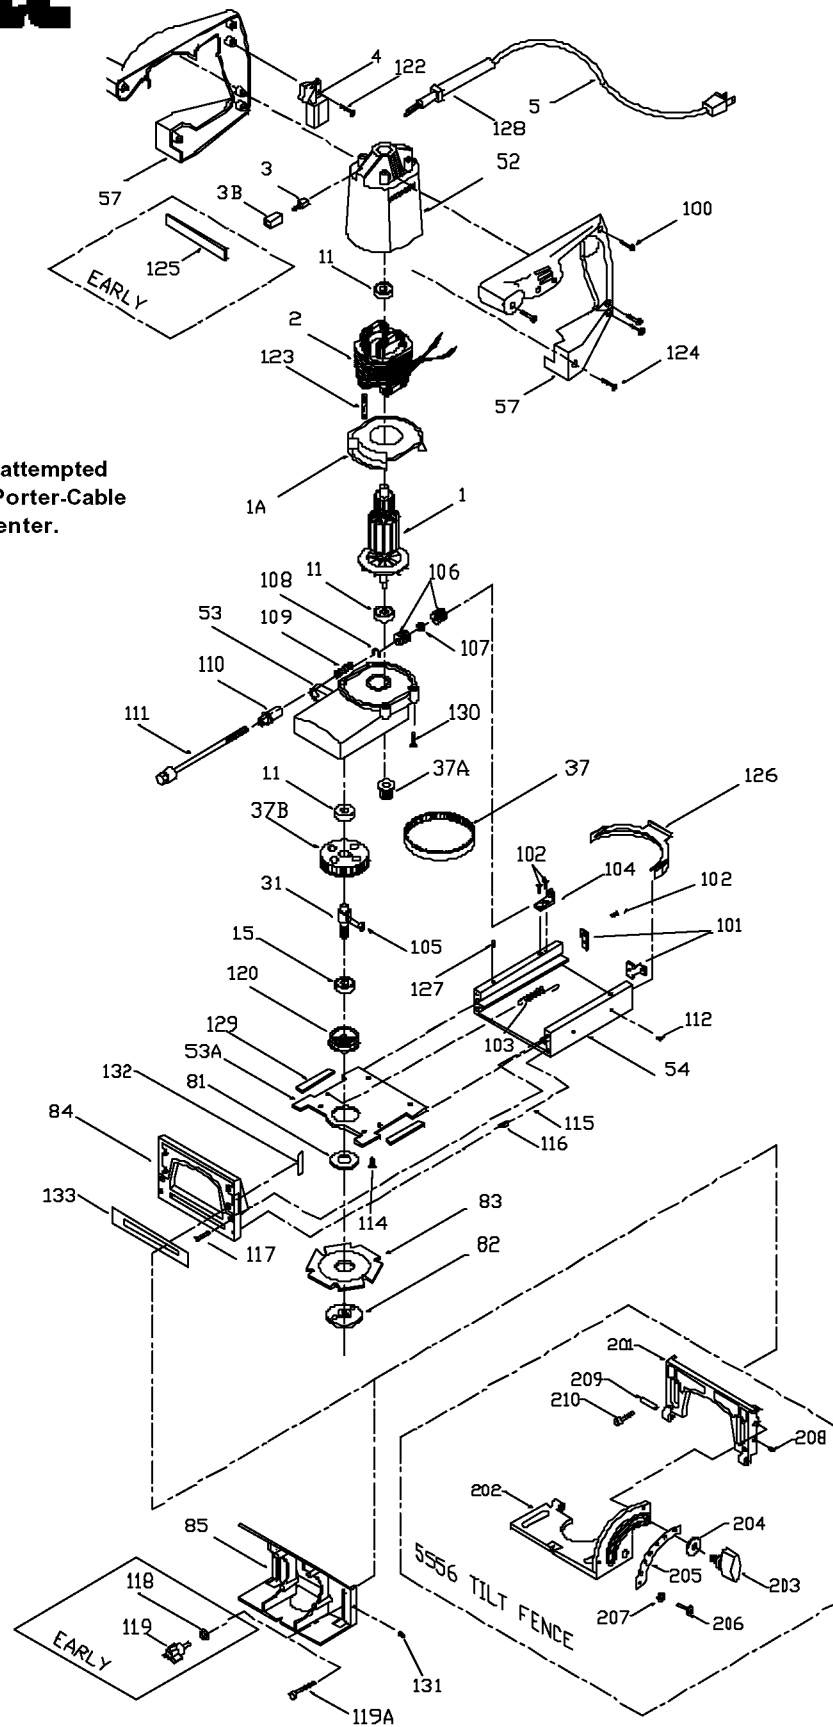

PORTER-CABLE

PLATE JOINERS

555
556
5556

WARNING: Electrical repairs should only be attempted by trained repairmen. Contact the nearest Porter-Cable Service Center or other competent repair center.

Parts List for J-555 Type 5

Item Number	Part Number	Description	Qty Required
1	000000-00	No Longer Available	1
1	000000-00	No Longer Available	1
2	000000-00	No Longer Available	1
3	876345	BRUSH	2
3	852874	BRUSH-HOLDER	2
4	697171	SWITCH	1
5	330072-97	CORD/10 FT/18-2	1
11	855284	BEARING	3
15	851054SV	BALL BEARING	3
31	000000-00	No Longer Available	1
37	697478	BELT	1
37	000000-00	No Longer Available	1
37	000000-00	No Longer Available	1
52	000000-00	No Longer Available	1
53	875772	GEAR HOUSING	1
53	882832	HOUSING COVER	1
54	000000-00	No Longer Available	1
57	000000-00	No Longer Available	1
81	890625	BLADE FLANGE	1
82	882798	BLADE RETAINER	1
83	5558	4 JOINER BLADE (6T)	1
84	878077	BLADE GUARD	1
85	000000-00	No Longer Available	1
100	000000-00	No Longer Available	1
101	000000-00	No Longer Available	1
102	694772	SCREW	10
102	803157	SCREW	10