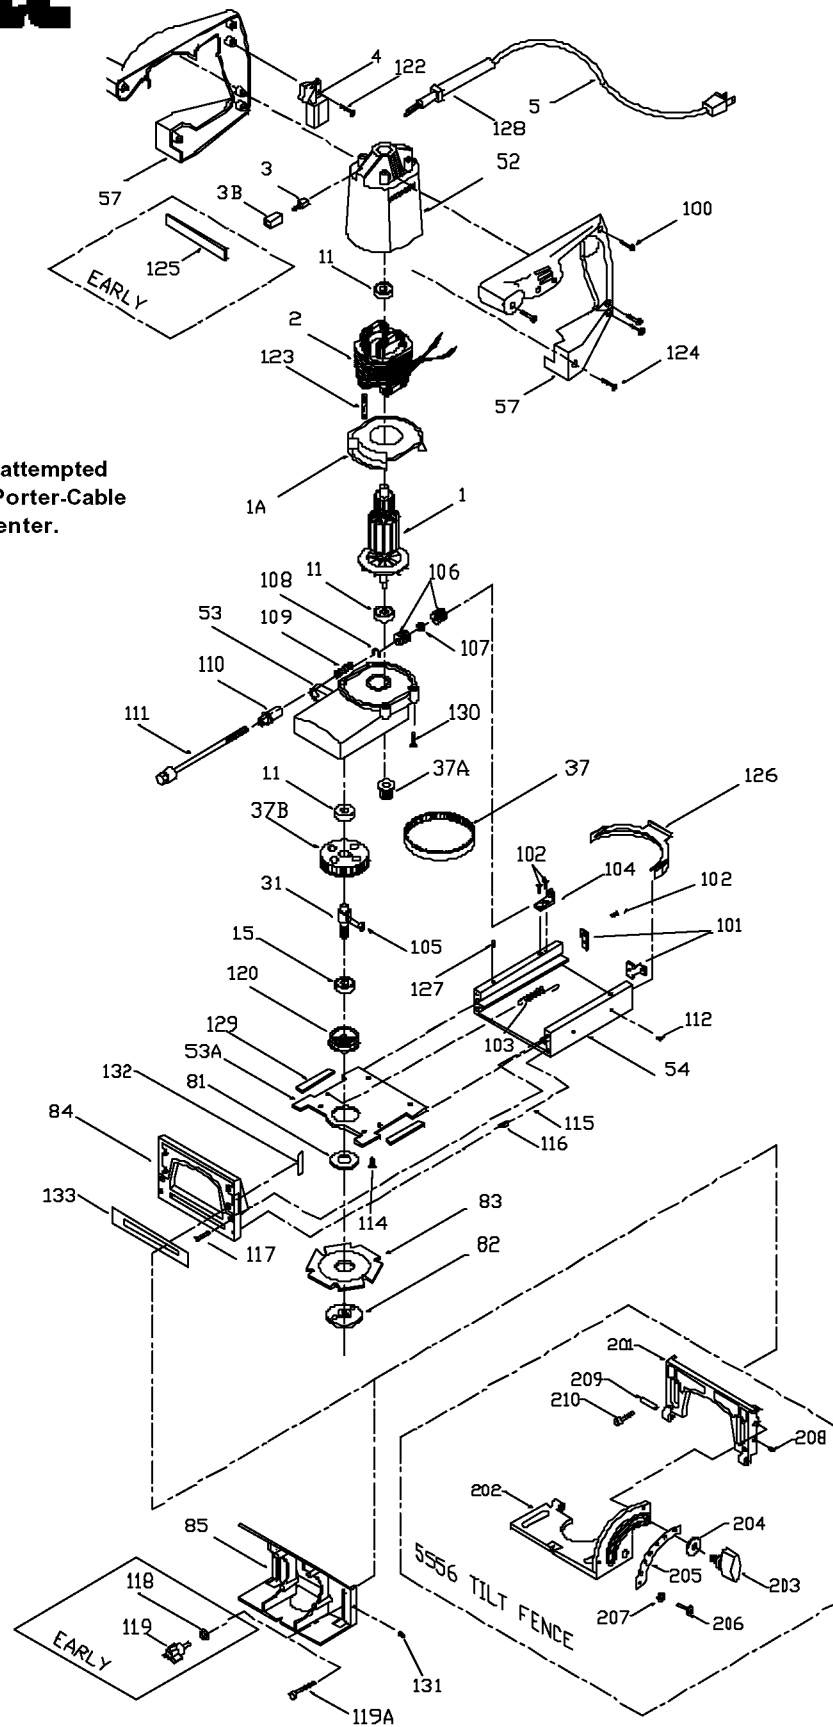

# PORTER-CABLE

## PLATE JOINERS

555  
556  
5556

**WARNING:** Electrical repairs should only be attempted by trained repairmen. Contact the nearest Porter-Cable Service Center or other competent repair center.

## Parts List for J-555 Type 3

Item Number	Part Number	Description	Qty Required
1	000000-00	No Longer Available	1
1	000000-00	No Longer Available	1
2	000000-00	No Longer Available	1
3	876345	BRUSH	2
3	852874	BRUSH-HOLDER	2
4	697171	SWITCH	1
5	330072-97	CORD/10 FT/18-2	1
11	855284	BEARING	3
15	851054SV	BALL BEARING	3
31	D875771	DRIVE SHAFT	1
37	697478	BELT	1
37	000000-00	No Longer Available	1
37	000000-00	No Longer Available	1
52	000000-00	No Longer Available	1
53	875772	GEAR HOUSING	1
53	882832	HOUSING COVER	1
54	000000-00	No Longer Available	1
57	000000-00	No Longer Available	1
81	873925	BLADE FLANGE	1
82	000000-00	No Longer Available	1
83	000000-00	No Longer Available	1
84	878095	T4 FENCE & BLD GUARD	1
85	878095	T4 FENCE & BLD GUARD	1
100	000000-00	No Longer Available	1
101	000000-00	No Longer Available	1
102	694772	SCREW	10
102	803157	SCREW	10

### Parts List for J-555 Type 3

Item Number	Part Number	Description	Qty Required
103	000000-00	No Longer Available	10
104	881104	BRACKET KIT	1
105	841002	KEY	1
106	696366	KNOB	1
107	000000-00	No Longer Available	10
108	697388	RETAINING RING	10
109	696375	SPRING	10
110	697387	SLEEVE	1
111	000000-00	No Longer Available	1
114	883485	SCREW	10
115	693994	SPRING	10
116	000000-00	No Longer Available	10
117	883485	SCREW	10
118	802318	WASHER	10
119	000000-00	No Longer Available	1
119	000000-00	No Longer Available	10
120	000000-00	No Longer Available	3
122	882185	SCREW MACHINE STEEL	10
123	861809	SCREW	10
124	684881	SCREW	10
125	000000-00	No Longer Available	1
126	000000-00	No Longer Available	1
127	696623	SET SCREW	10
128	901266	STRAIN RELIEVER	1
129	874172	OILER	1
130	860573	SCREW	10
131	000000-00	No Longer Available	10