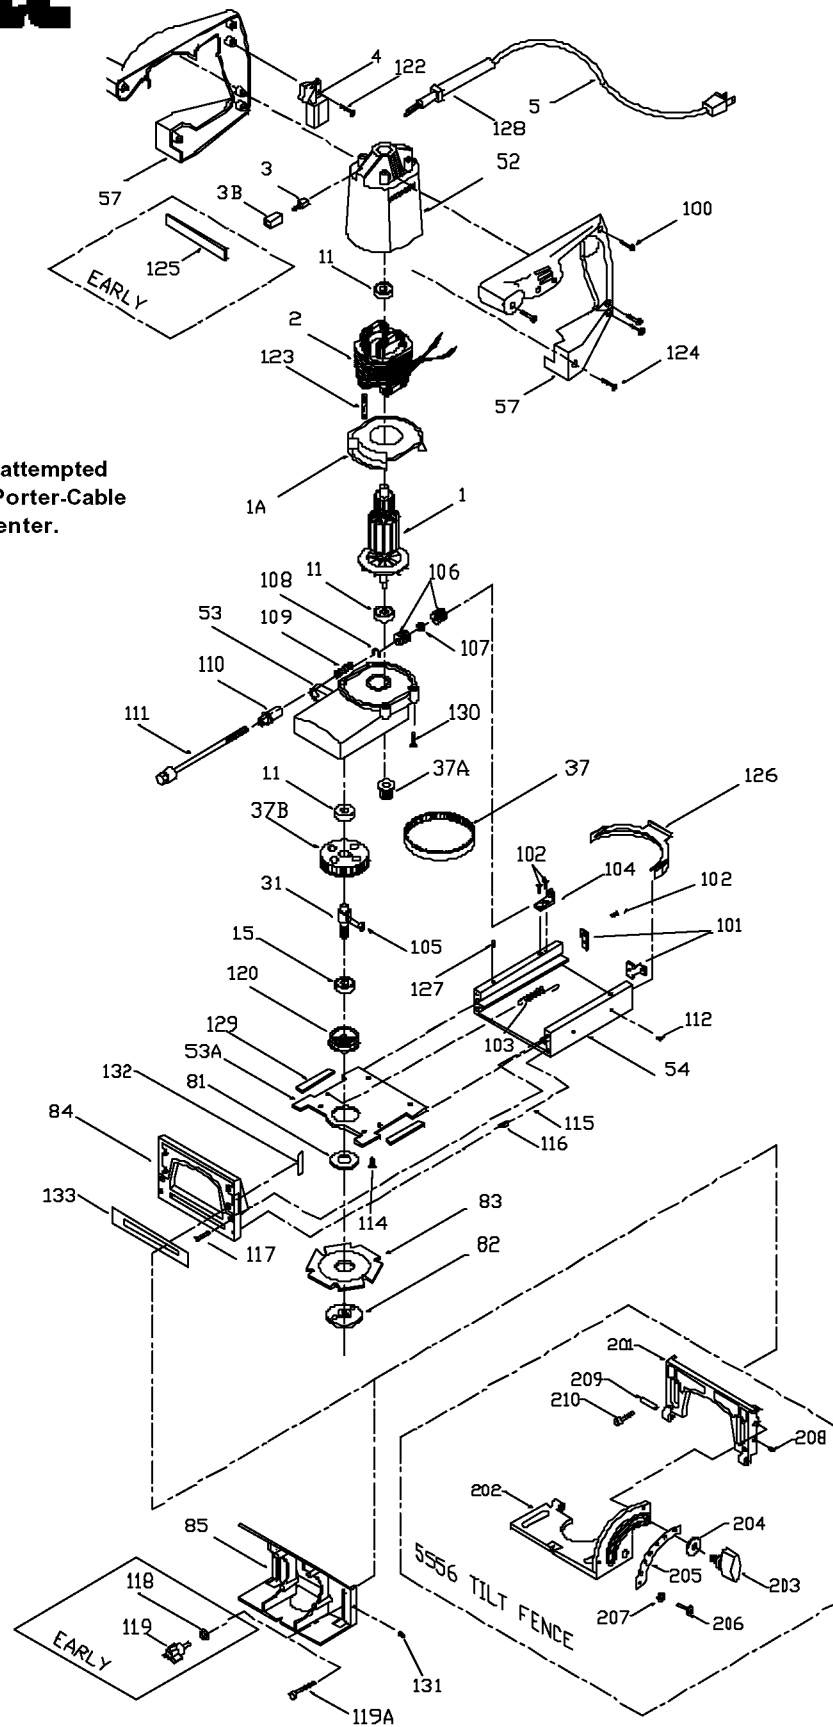

PORTER-CABLE

PLATE JOINERS

555
556
5556

WARNING: Electrical repairs should only be attempted by trained repairmen. Contact the nearest Porter-Cable Service Center or other competent repair center.

Parts List for 5556 Type 1

Item Number	Part Number	Description	Qty Required
84	878095	T4 FENCE & BLD GUARD	1
132	000000-00	No Longer Available	1
201	000000-00	No Longer Available	1
202	000000-00	No Longer Available	1
203	699992	KNOB	1
204	685533	WASHER	10
205	000000-00	No Longer Available	10
206	858008	SCREW	1
206	699255	SCREW	10
207	802606	WASHER	10
208	000000-00	No Longer Available	10
208	696623	SET SCREW	10
209	873362	GROOVED PIN	1
210	883485	SCREW	10
211	802102	WRENCH (5008)HEX	1