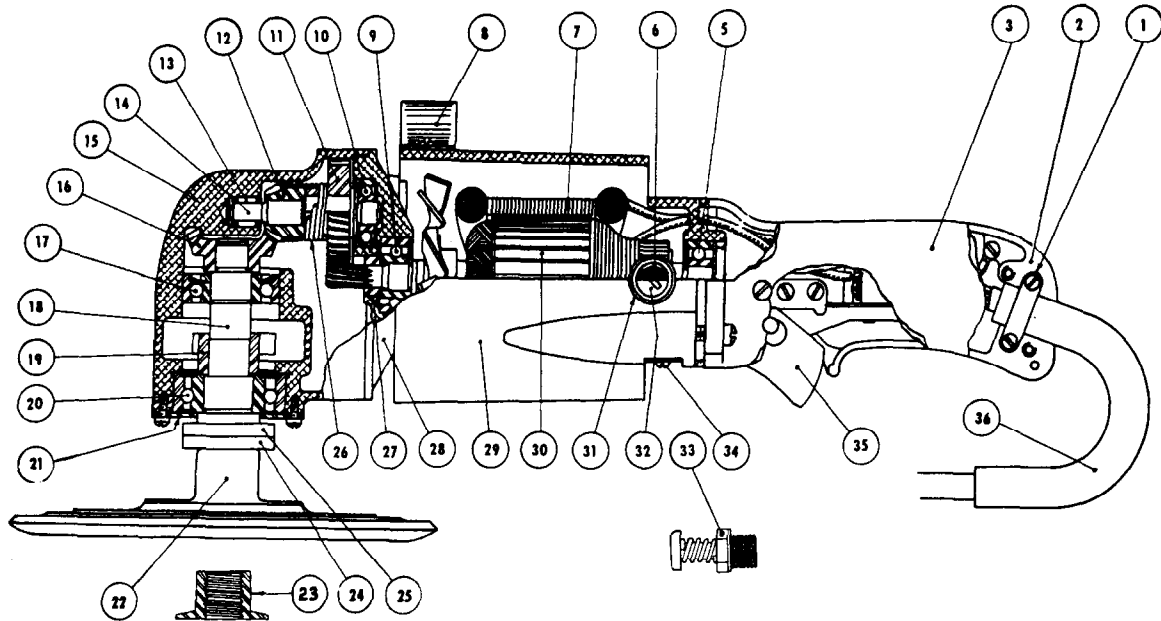

SERVICE PARTS LIST

BUL. 54-32-1100

7" POLISHER

REVISED BUL. 6140-1 DATE Feb. '68
WIRING INSTR.

Catalog No. 5530

Starting Serial No. 140-1001

Both Model and Serial No. must be furnished to obtain correct parts.

CORRECTS AND SUPERCEDES
SERVICE BULLETIN 6140-1
DATED 1/27/59

FIG.	PART NO.	DESCRIPTION OF PART
1	28-17-0200	Cord Clamp Strap
2	28-44-1041	Handle (Switch Mounting Side)
3	28-44-9081	Handle (Switch Cover Side)
5	02-04-0960	Ball Bearing (Comm. End)
6	22-18-0105	Carbon Brush Assemblies
7	18-62-1030	Field Assembly
8	28-79-0321	Tool Rest
9	02-04-1260	Ball Bearing (Pinion End)
10	02-04-0910	Ball Bearing
11	32-40-1301	Intermediate Gear
12	32-05-1101	Bevel Gear (Sold only with 32-05-1081 as a set)
13	02-50-1630	Needle Bearing
14	36-66-3251	Intermediate Shaft
15	28-14-1082	Gear Case
16	32-05-1081	Bevel Gear (See Item 12)
17	02-04-1710	Ball Bearing (Upper)
18	38-50-3751	Spindle

ILLUSTRATED PARTS

FIG.	PART NO.	DESCRIPTION OF PART
19	42-74-0061	Spindle Locking Cog
20	02-04-2060	Ball Bearing (Lower)
21	45-88-0170	Ball Brg. Retaining Washer
22	49-36-2500	Rubber Backing Pad
23	44-40-0160	Disc Nut (5/8-11 Thread)
24	45-88-0160	Hub Rubber Washer
25	45-88-0141	Hub Steel Washer
26	40-50-3100	Drive Spring
27	45-28-0060	Grease Slinger
28	28-28-0981	Diaphragm
29	28-50-4881	Motor Housing
30	16-62-1020	Armature Assembly
31	22-22-0090	Brush Holder Assembly (2)
32	23-44-0065	Brush Retaining Cap (2)
33	44-20-0060	Spindle Lock Assembly
34	44-66-0230	Commutator Cover Plate (2)
35	23-66-0270	Switch Assembly
36	22-64-0090	Cord Set

PART NO.	DESCRIPTION OF PART
12-98-2500	Name Plate
34-60-0900	Armature Retaining Ring
43-62-0141	Wooden Side Handle Assembly
06-81-6950	10-24x1/2 Fil.Hd. Sem Tool Rest Screw (2)
06-81-3650	8-32x3/4 Oval Hd. Switch Handle Screws (4)
06-81-7300	10-24x1-3/4 Fil.Hd.Sems Gear Case Scs. (4)
06-81-3700	8-32x7/8 Oval Hd. Handle Cover Screws (2)
06-83-2650	1/4-20x3/8 Unbrako Knurled Point Socket Hd. Hd'less Brush Holder Set Screws (2)