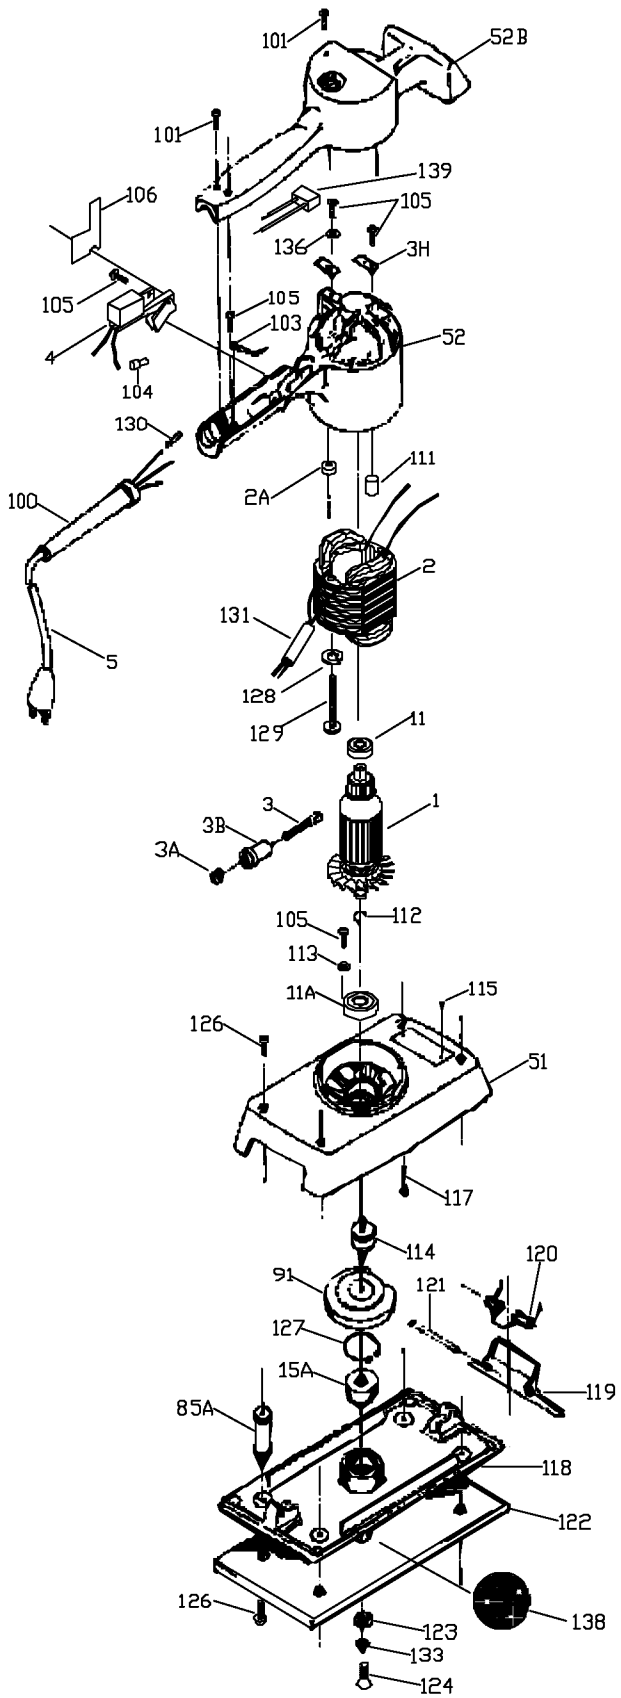

# PORTER-CABLE FINISHING SANDER

attempted by trained repairmen. Contact the nearest Porter-Cable Service Center or other competent repair center

505H  
8505

## Parts List for 505 Type 3

Item Number	Part Number	Description	Qty Required
1	873129	ARMATURE	1
1	693920	ARMATURE	1
2	904264	SS/A-FIELD	1
2	693921	FIELD	1
3	N031653	BRUSH	2
3	904094	BRUSH	2
3	823727	CAP	1
3	844089	BRUSH HOLDER	2
3	801271	CLIP	1
4	802441	SWITCH	1
5	879182	CORD	1
5	879758	CORD-EURO	1
11	855284	BEARING	3
11	681552SV	BALL BEARING	3
15	330003-13	BEARING,BALL	3
51	685981	BASE	1
52	693914	MOTOR HOUSING	1
52	693914	MOTOR HOUSING	1
52	683202	CAP	1
52	685979	MOTOR HOUSING CAP	1
85	912595	POST	1
91	874574	COUNTERWEIGHT	1
100	838270	SLEEVE	1
101	878813	SCREW	10
103	849314	TERM	1
104	682063	CONNECTOR VS	1
105	882187	SCREW	10

### Parts List for 505 Type 3

Item Number	Part Number	Description	Qty Required
106	844684	GUARD	1
111	842597	PLUG	1
112	853455	RING	10
113	800471	WASHER	10
114	844414	COUPLING	1
115	801374	SCREW	10
117	844644	SCREW	10
118	846457SV	PAD	1
119	844094	CLAMP	1
120	844095	SPRING	10
121	691862	PIN	1
122	13598	STIK-IT PAD 505	1
122	895035	PAD ASSEMBLY	1
122	846456	FELT PAD	1
123	681898	WASHER	10
124	845974	SCREW	10
126	684881	SCREW	10
126	681637	SCREW	10
127	802426	RING	10
129	681260	SCREW & WASHER	10
129	853480	SCREW	10
130	802303	CONNECTOR	1
131	879363	SLEEVING	1
133	841851	WASHER	10
136	802995	WASHER	10
138	000000-00	No Longer Available	1
139	903653	FILTER	1

### Parts List for 505 Type 3

Item Number	Part Number	Description	Qty Required
140	903652	CAPACITOR	1
141	855628	LEAD	1

COPYRIGHT© 2005. All Rights Reserved.

Parts list, pricing, and availability subject to change. Please visit [www.dewaltservicenet.com](http://www.dewaltservicenet.com) for current parts information.