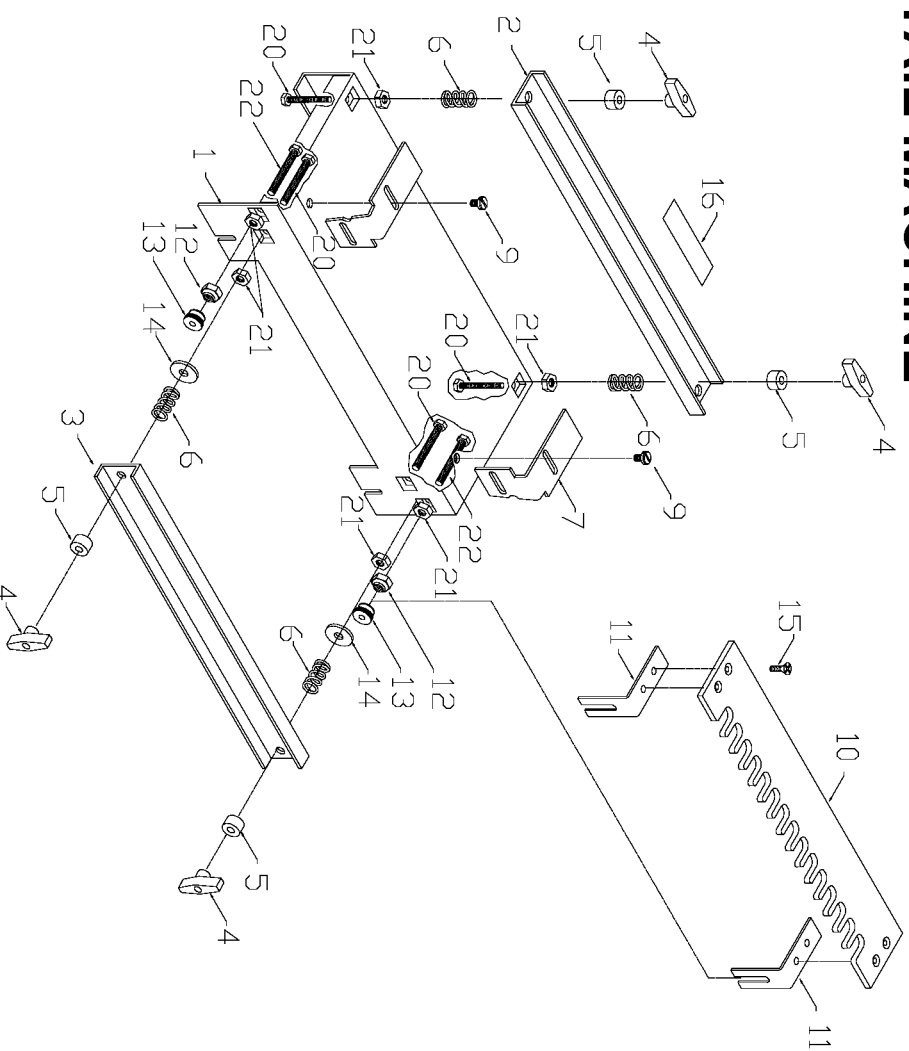

PORTER-CABLE DOVETAIL MACHINE

4112

Parts List for 4112 Type 2

Item Number	Part Number	Description	Qty Required
1	000000-00	No Longer Available	1
2	000000-00	No Longer Available	1
3	889371	BOTTOM CLAMP-BAR	1
4	900492	KNOB	4
5	889369	SPACER	4
6	889372	SPRING	4
7	000000-00	No Longer Available	1
7	000000-00	No Longer Available	1
9	889387	SCREW	1
10	000000-00	No Longer Available	1
11	889376	BRACKET	2
12	000000-00	No Longer Available	2
13	889384	KNOB	2
14	801530	WASHER	2
15	889374	SCREW	4
16	000000-00	No Longer Available	1
20	900490	BOLT	4
21	900493	NUT	6
22	900489	BOLT	2
856	000000-00	No Longer Available	1
856	000000-00	No Longer Available	1
856	889676	EDGE GUIDE SET #3	1
856	889677	EDGE GUIDE SET #4	1