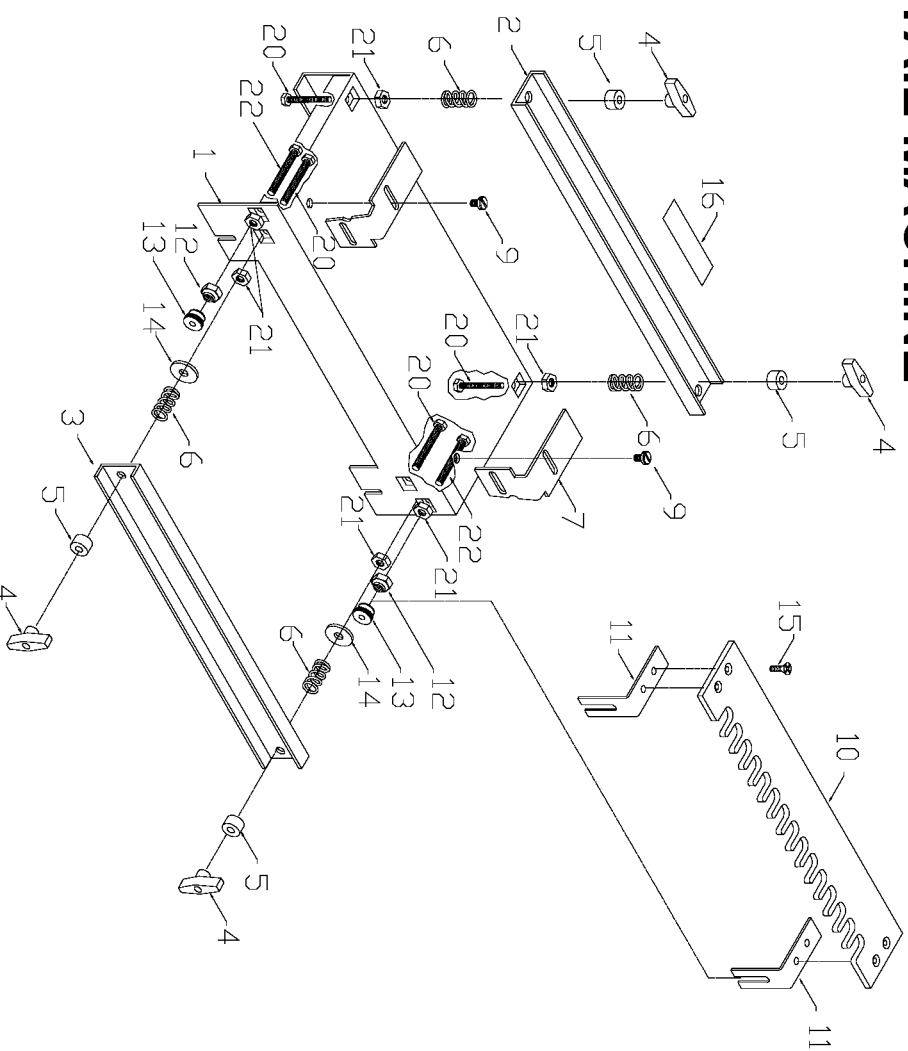

PORTER-CABLE DOVETAIL MACHINE

4112

Parts List for 4112 Type 1

Item Number	Part Number	Description	Qty Required
1	889385	BASE	1
2	000000-00	No Longer Available	1
3	889371	BOTTOM CLAMP-BAR	1
4	889368	KNOB	4
5	889369	SPACER	4
6	889372	SPRING	4
7	000000-00	No Longer Available	1
7	000000-00	No Longer Available	1
9	889387	SCREW	1
10	000000-00	No Longer Available	1
11	889376	BRACKET	2
12	000000-00	No Longer Available	2
13	889384	KNOB	2
14	801530	WASHER	2
15	889374	SCREW	4
16	000000-00	No Longer Available	1
856	000000-00	No Longer Available	1
856	000000-00	No Longer Available	1
856	889676	EDGE GUIDE SET #3	1
856	889677	EDGE GUIDE SET #4	1