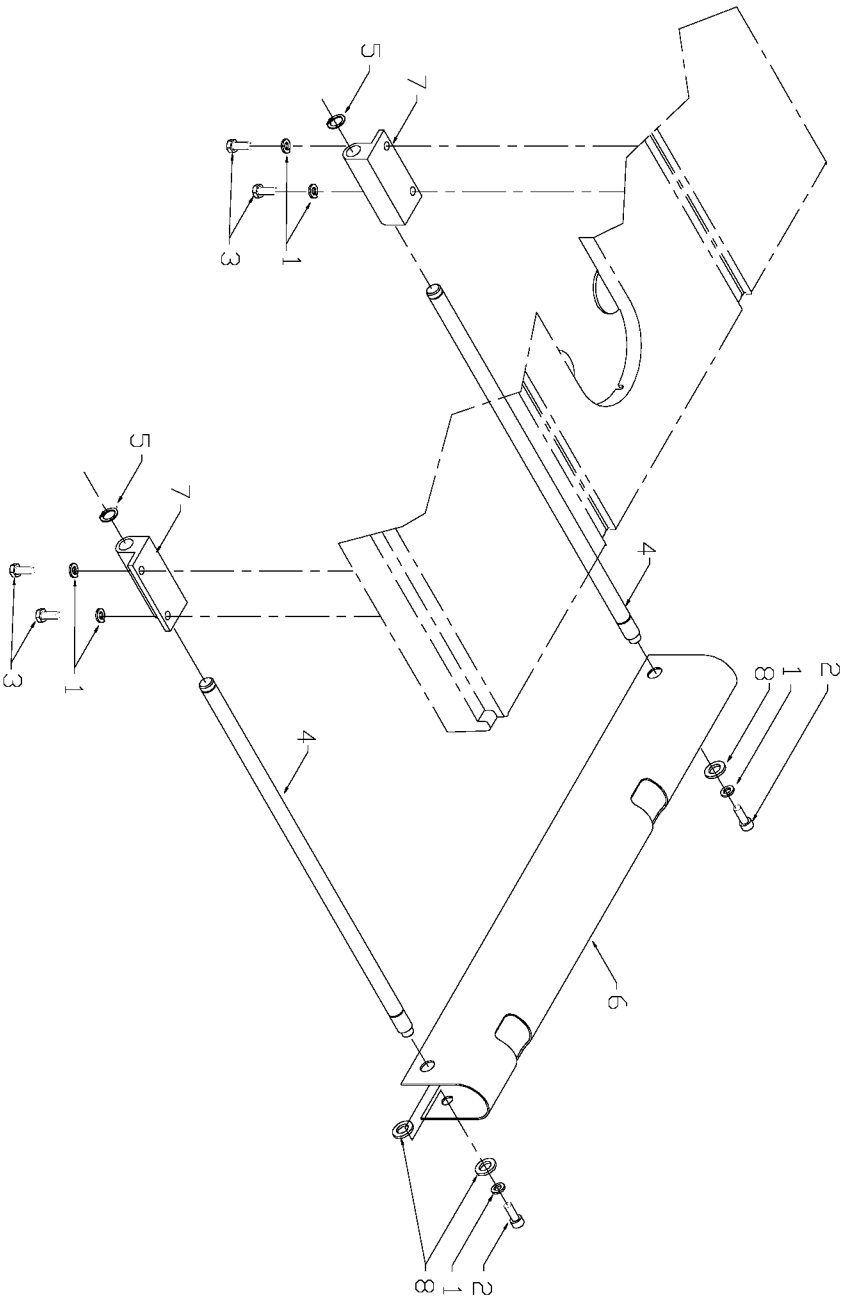

PORTER CABLE OUTFEED SUPPORT

38239

Parts List for 38239 Type 1

Item Number	Part Number	Description	Qty Required
1	000000-00	No Longer Available	6
2	488873-00	HEX SOC HD SCR	2
3	000000-00	No Longer Available	4
4	000000-00	No Longer Available	1
5	1349940	E-RING	2
6	000000-00	No Longer Available	1
7	000000-00	No Longer Available	2
8	896294	WASHER	3