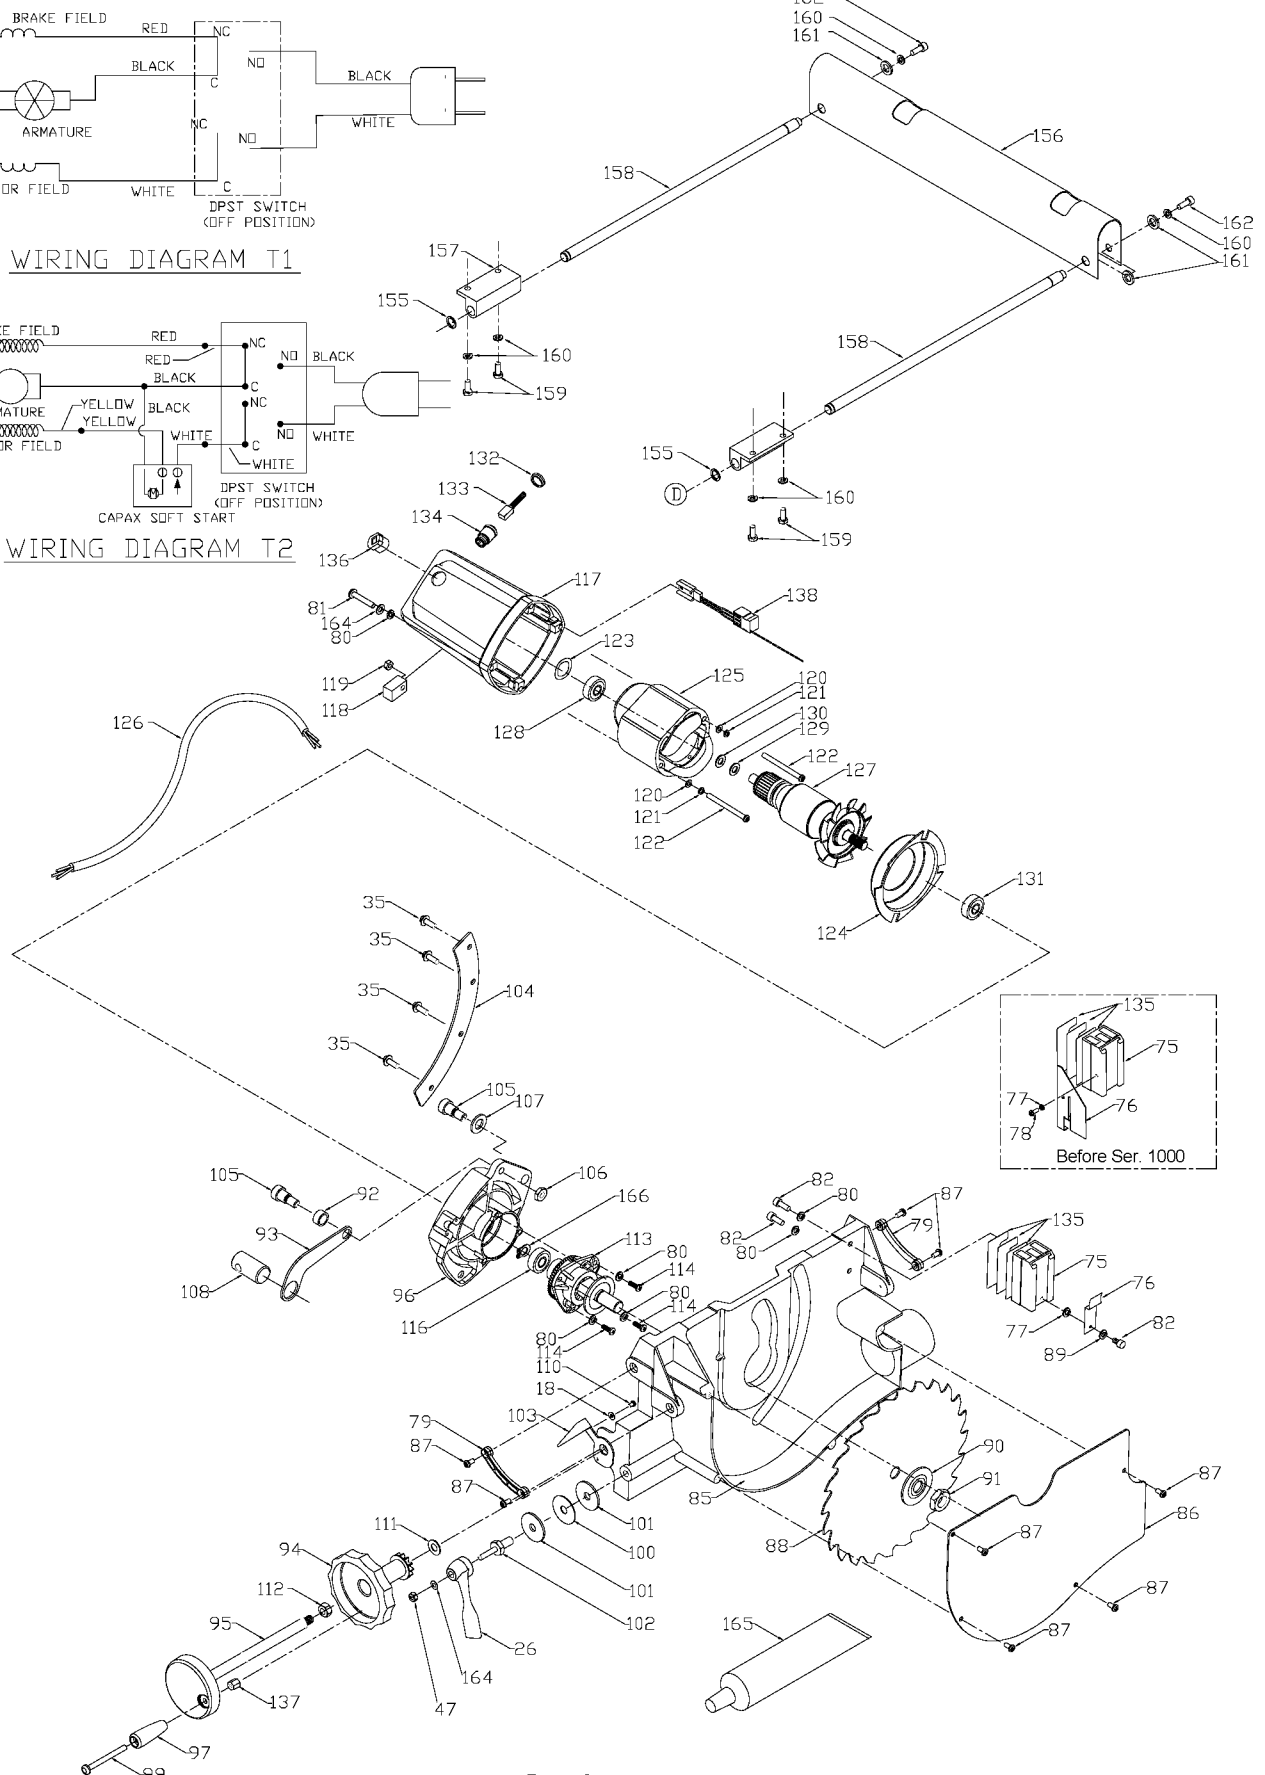

WIRING DIAGRAM T1

WIRING DIAGRAM T2

Parts List for 3812 Type 2

Item Number	Part Number	Description	Qty Required
3	489016-00	RUBBER BUMPER	1
4	000000-00	No Longer Available	1
4	000000-00	No Longer Available	1
4	000000-00	No Longer Available	1
5	1313271	PIN	1
6	1313270	PUSH NUT	1
7	000000-00	No Longer Available	1
8	1313273	PIN	1
9	1313275	LOCK RING	1
10	000000-00	No Longer Available	1
11	1313279	ANTI-KICKBACK FINGER	1
12	000000-00	No Longer Available	1
12	902577	SPLITTER	1
13	1310311	ROLL PIN	1
14	894240	TRUNNION	1
15	EB703709	SCREW	10
16	894203	FOOT	1
17	000000-00	No Longer Available	1
17	1346119	NUT	1
18	330016-01	WASHER	10
19	1340406	SCREW	10
20	000000-00	No Longer Available	10
21	330015-03	NUT,HEX	10
22	000000-00	No Longer Available	1
23	000000-00	No Longer Available	1
24	894152	HEX BAR	1
25	000000-00	No Longer Available	10

COPYRIGHT© 2005. All Rights Reserved.

Parts list, pricing, and availability subject to change. Please visit www.dewaltservicenet.com for current parts information.

Parts List for 3812 Type 2

Item Number	Part Number	Description	Qty Required
26	899532	HANDLE	1
27	894157	RAIL	1
28	895796	TABLE TOP	1
29	894163	BAR	1
30	000000-00	No Longer Available	1
30	894147	SCALE	1
31	000000-00	No Longer Available	1
32	000000-00	No Longer Available	10
33	894181	FRONT PLATE	1
34	894192	BASE	1
35	489177-00	HEX FLANGE SCREW	20
36	1349862	BUTTON HEAD SCREW	1
37	490844-00	CLAMP	1
38	894431	STRAIN RELIEF	1
39	000000-00	No Longer Available	1
40	894282	FENCE CLAMP	1
41	894283	TORSION SPRING	1
42	894236	SCREW	10
43	894219	NYLON STRIP	1
44	894222	FENCE BRACKET	1
45	894227	FENCE ROD LOCK	1
46	1347565	HANDLE	1
47	000000-00	No Longer Available	20
47	000000-00	No Longer Available	10
47	1345980	NUT	10
47	1246015	CAP SCREW	10
48	000000-00	No Longer Available	1