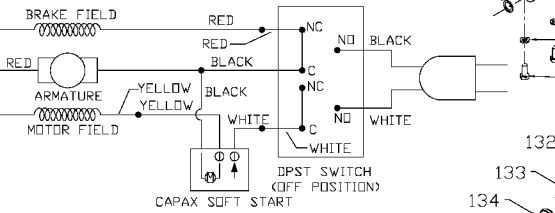

WIRING DIAGRAM T1

WIRING DIAGRAM T2

Parts List for 3812 Type 2

Item Number	Part Number	Description	Qty Required
3	489016-00	RUBBER BUMPER	1
4	000000-00	No Longer Available	1
4	000000-00	No Longer Available	1
4	000000-00	No Longer Available	1
5	1313271	PIN	1
6	1313270	PUSH NUT	1
7	000000-00	No Longer Available	1
8	1313273	PIN	1
9	1313275	LOCK RING	1
10	000000-00	No Longer Available	1
11	1313279	ANTI-KICKBACK FINGER	1
12	000000-00	No Longer Available	1
12	902577	SPLITTER	1
13	1310311	ROLL PIN	1
14	894240	TRUNNION	1
15	EB703709	SCREW	10
16	894203	FOOT	1
17	000000-00	No Longer Available	1
17	1346119	NUT	1
18	330016-01	WASHER	10
19	1340406	SCREW	10
20	000000-00	No Longer Available	10
21	330015-03	NUT,HEX	10
22	000000-00	No Longer Available	1
23	000000-00	No Longer Available	1
24	894152	HEX BAR	1
25	000000-00	No Longer Available	10

COPYRIGHT© 2005. All Rights Reserved.

Parts list, pricing, and availability subject to change. Please visit www.dewaltservicenet.com for current parts information.

Parts List for 3812 Type 2

Item Number	Part Number	Description	Qty Required
26	899532	HANDLE	1
27	894157	RAIL	1
28	895796	TABLE TOP	1
29	894163	BAR	1
30	000000-00	No Longer Available	1
30	894147	SCALE	1
31	000000-00	No Longer Available	1
32	000000-00	No Longer Available	10
33	894181	FRONT PLATE	1
34	894192	BASE	1
35	489177-00	HEX FLANGE SCREW	20
36	1349862	BUTTON HEAD SCREW	1
37	490844-00	CLAMP	1
38	894431	STRAIN RELIEF	1
39	000000-00	No Longer Available	1
40	894282	FENCE CLAMP	1
41	894283	TORSION SPRING	1
42	894236	SCREW	10
43	894219	NYLON STRIP	1
44	894222	FENCE BRACKET	1
45	894227	FENCE ROD LOCK	1
46	1347565	HANDLE	1
47	000000-00	No Longer Available	20
47	000000-00	No Longer Available	10
47	1345980	NUT	10
47	1246015	CAP SCREW	10
48	000000-00	No Longer Available	1