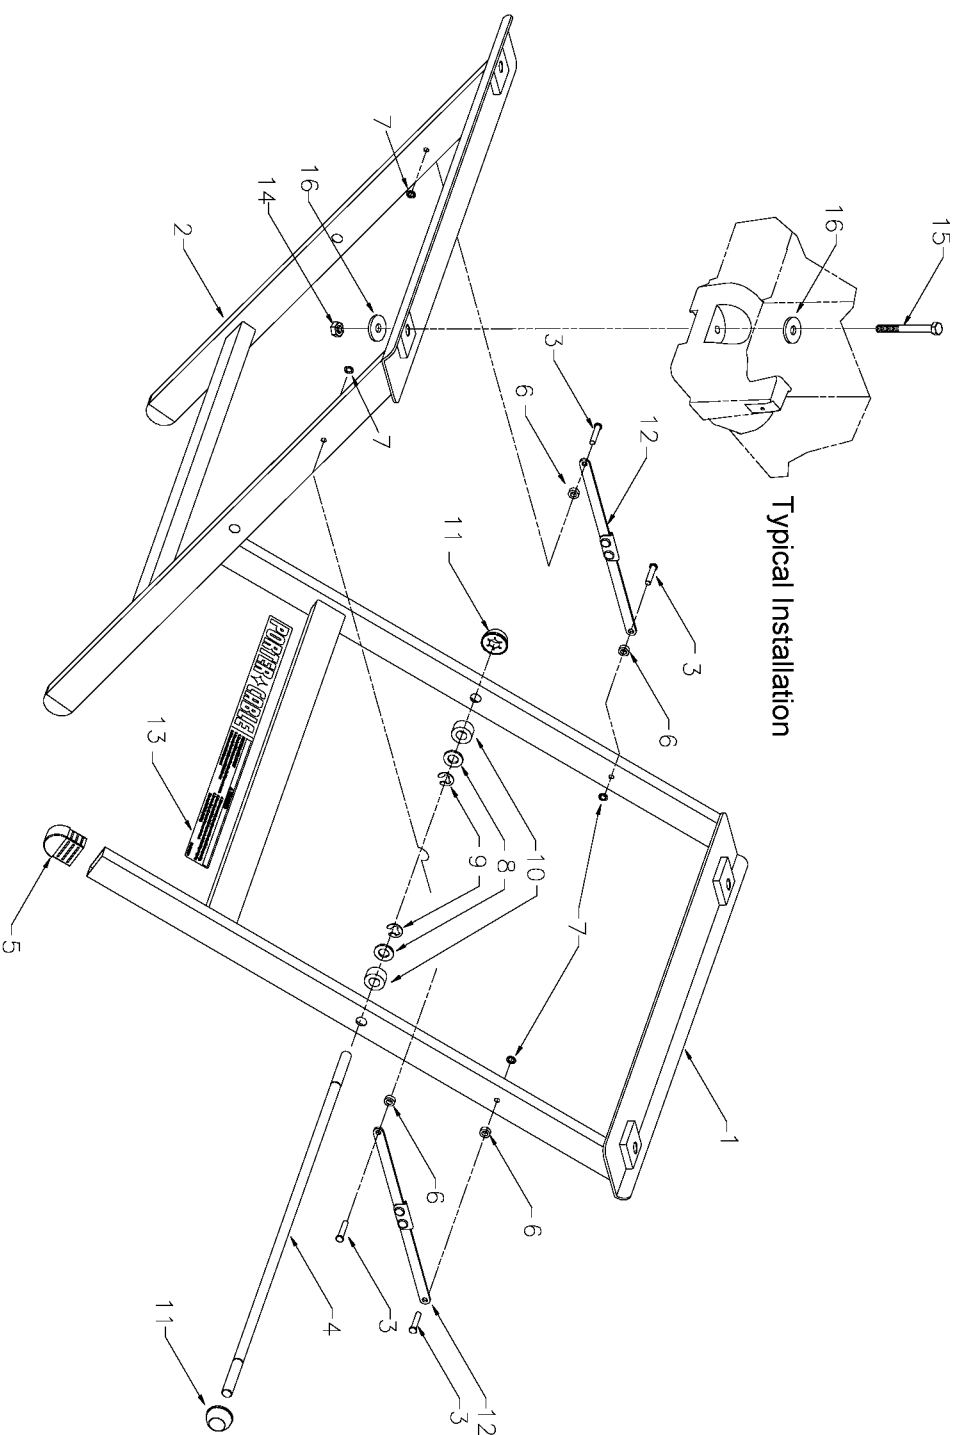

PORTER-CABLE STAND

38129

Parts List for 38129 Type 1

| Item Number | Part Number | Description | Qty Required |
|-------------|-------------|-----------------|--------------|
| 1 | 899755 | LEG ASSEMBLY #1 | 1 |
| 2 | 899756 | LEG ASSEMBLY #2 | 1 |
| 3 | 899761 | PIN | 4 |
| 4 | 899757 | PIVOT AXLE | 1 |
| 5 | 899763 | FOOT | 4 |
| 6 | 899810 | SPACER | 4 |
| 7 | 899767 | PALNUT | 4 |
| 8 | 899247 | WASHER | 2 |
| 9 | 899811 | RETAINING RING | 2 |
| 10 | 899265 | SPACER | 2 |
| 11 | 899249 | PUSH NUT | 2 |
| 12 | 899758 | FOLDING BRACE | 2 |
| 13 | 901281 | DECAL | 1 |
| 14 | 862155 | NUT | 10 |
| 15 | 892458 | SCREW | 10 |
| 16 | 892767 | WASHER | 10 |