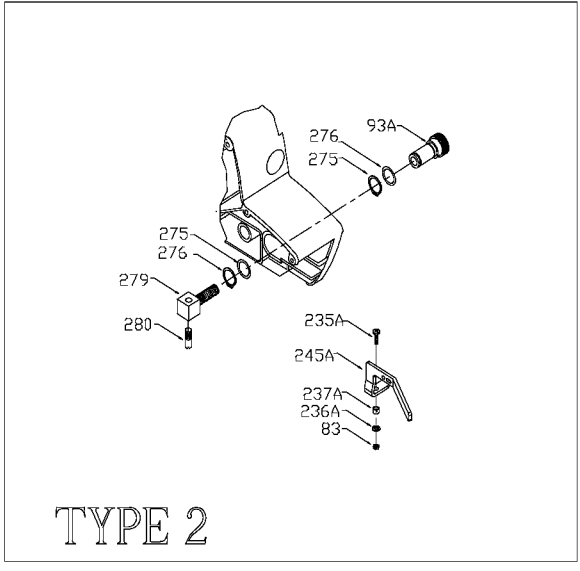

# PORTER-CABLE BELT SANDERS

trained repairmen. Contact the nearest Porter-Cable Service Center or other competent repair center.

Type 1, 2, 3,

361  
362  
363

TYPE 1

TYPE 2

## Parts List for 361 Type 1

Item Number	Part Number	Description	Qty Required
1	000000-00	No Longer Available	1
1	881026	ARMATURE	1
1	845948	BAFFLE	1
2	000000-00	No Longer Available	1
2	860972	FIELD 115V	1
3	N031635	BRUSH & SPRING	2
3	803483	BRUSH CAP	2
3	873497	BRUSH HOLDER	2
4	876770	SWITCH	1
5	875863	CORD	1
5	879758	CORD-EURO	1
5	839549	CORD	1
11	803876SV	BEARING	3
12	804211	BEARING,NEEDLE	3
12	803846SV	BEARING	3
15	855284	BEARING	3
23	801852	SEAL	1
31	D839308	PINION DRIVE	1
31	D839309	GEAR DRIVEN	1
37	862604	BELT	1
37	903840	DRIVE PULLEY	1
37	000000-00	No Longer Available	1
40	839310	SHAFT DRIVE PLU	1
40	804531	SHAFT & LEVER	1
51	000000-00	No Longer Available	1
51	000000-00	No Longer Available	1
53	864434	COVER GEAR HSG	1