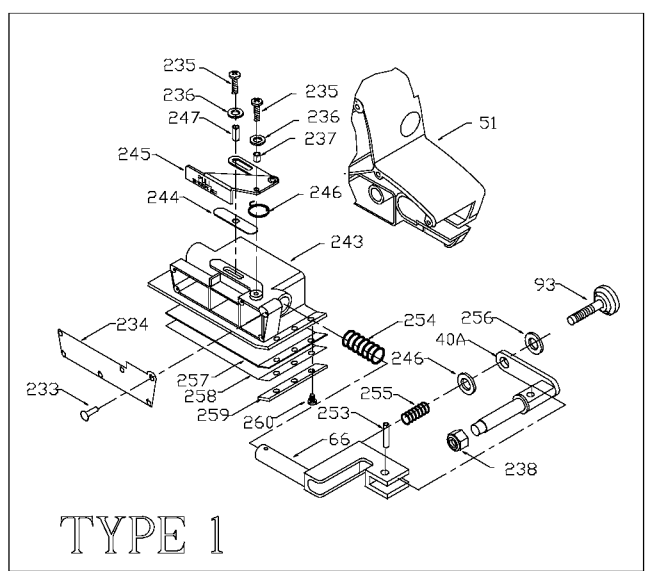

# PORTER-CABLE BELT SANDERS

trained repairmen. Contact the nearest Porter-Cable Service Center or other competent repair center.

Type 1, 2, 3,

361  
362  
363

TYPE 1

TYPE 2

## Parts List for 361 Type 1

Item Number	Part Number	Description	Qty Required
1	000000-00	No Longer Available	1
1	881026	ARMATURE	1
1	845948	BAFFLE	1
2	000000-00	No Longer Available	1
2	860972	FIELD 115V	1
3	N031635	BRUSH & SPRING	2
3	803483	BRUSH CAP	2
3	873497	BRUSH HOLDER	2
4	876770	SWITCH	1
5	875863	CORD	1
5	879758	CORD-EURO	1
5	839549	CORD	1
11	803876SV	BEARING	3
12	804211	BEARING,NEEDLE	3
12	803846SV	BEARING	3
15	855284	BEARING	3
23	801852	SEAL	1
31	D839308	PINION DRIVE	1
31	D839309	GEAR DRIVEN	1
37	862604	BELT	1
37	903840	DRIVE PULLEY	1
37	000000-00	No Longer Available	1
40	839310	SHAFT DRIVE PLU	1
40	804531	SHAFT & LEVER	1
51	000000-00	No Longer Available	1
51	000000-00	No Longer Available	1
53	864434	COVER GEAR HSG	1