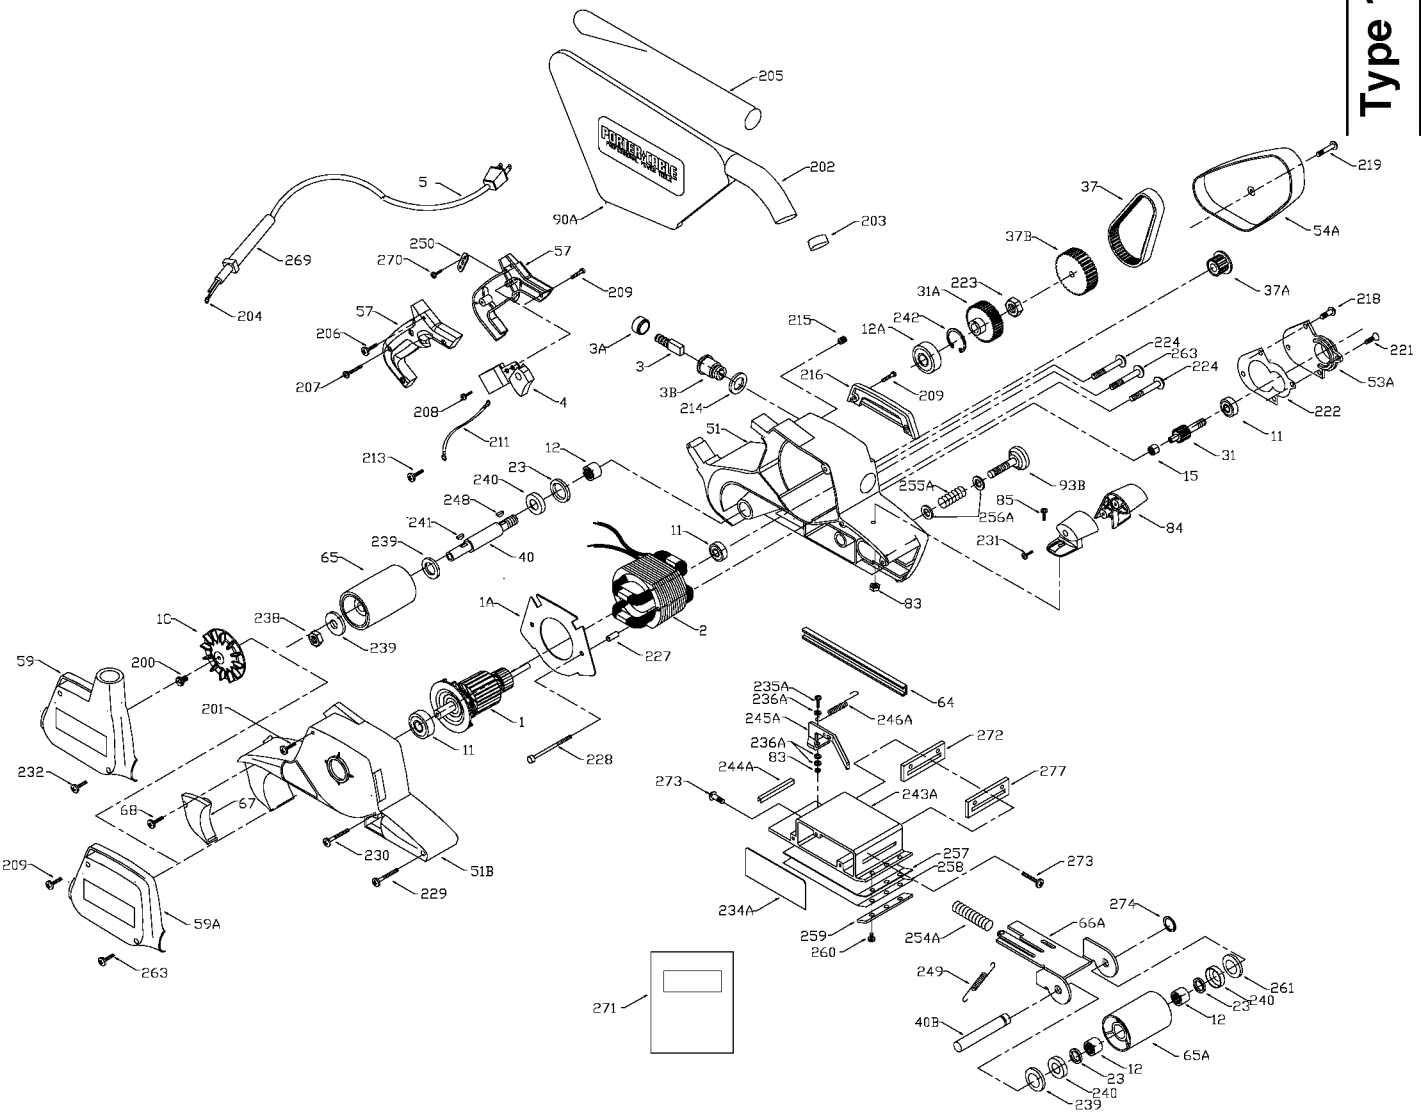

# PORTER-CABLE BELT SANDERS

trained repairmen. Contact the nearest Porter-Cable Service Center or other competent repair center.

Type 1, 2, 3,

361  
362  
363

TYPE 1

TYPE 2

## Parts List for 361 Type 1

Item Number	Part Number	Description	Qty Required
1	000000-00	No Longer Available	1
1	881026	ARMATURE	1
1	845948	BAFFLE	1
2	000000-00	No Longer Available	1
2	860972	FIELD 115V	1
3	N031635	BRUSH & SPRING	2
3	803483	BRUSH CAP	2
3	873497	BRUSH HOLDER	2
4	876770	SWITCH	1
5	875863	CORD	1
5	879758	CORD-EURO	1
5	839549	CORD	1
11	803876SV	BEARING	3
12	804211	BEARING,NEEDLE	3
12	803846SV	BEARING	3
15	855284	BEARING	3
23	801852	SEAL	1
31	D839308	PINION DRIVE	1
31	D839309	GEAR DRIVEN	1
37	862604	BELT	1
37	903840	DRIVE PULLEY	1
37	000000-00	No Longer Available	1
40	839310	SHAFT DRIVE PLU	1
40	804531	SHAFT & LEVER	1
51	000000-00	No Longer Available	1
51	000000-00	No Longer Available	1
53	864434	COVER GEAR HSG	1

## Parts List for 361 Type 1

Item Number	Part Number	Description	Qty Required
245	000000-00	No Longer Available	1
246	839314	SPRING TORSION	10
247	839316	SPACER LINK	10
248	878563	KEY	1
250	861434	CORD CLAMP	1
253	802433	PIN	10
254	690670	SPRING	10
255	690671	SPRING	10
255	690671	SPRING	10
256	804415	WASHER	10
257	839040	CORK COVERING	1
258	908910	SHOE ASSY	1
259	908910	SHOE ASSY	1
260	876384	SCREW	10
261	803317	WASHER	10
263	878813	SCREW	10
268	861434	CORD CLAMP	1
269	810716	RELIEVER	1
270	859227	SCREW	10
271	000000-00	No Longer Available	1
281	803104	LEAD	1
282	839300	FAN	1
283	000000-00	No Longer Available	1
800	801945	TUBE GREASE	1
800	801946	LUBE	1
861	000000-00	No Longer Available	1