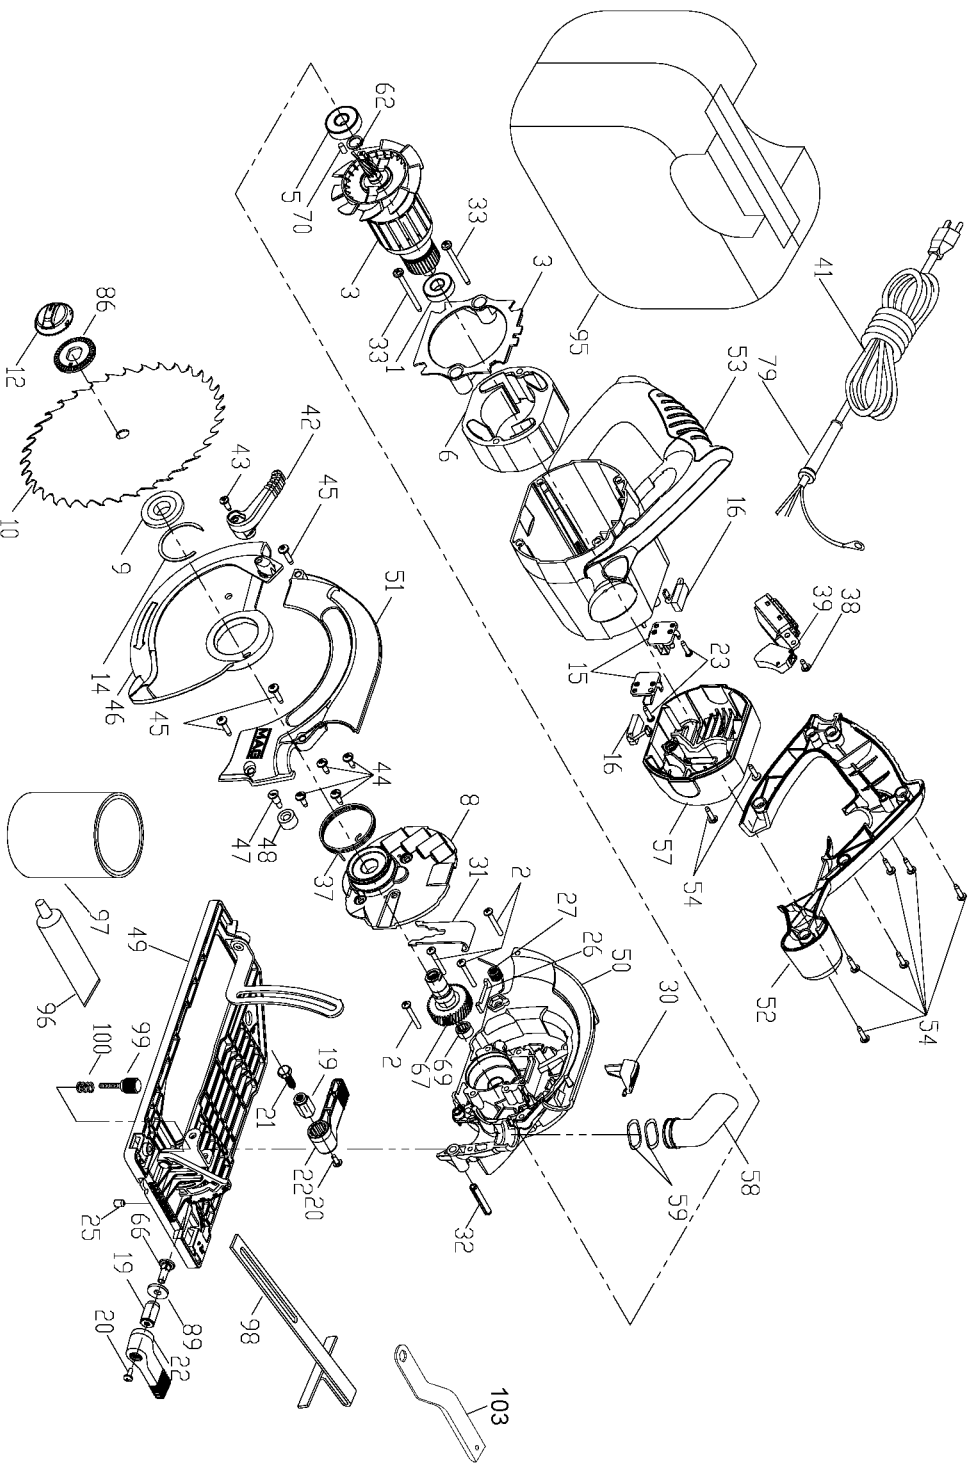

# PORTER-CABLE 7 1/4" CIRCULAR SAW RH

WARNING: Electrical repairs should only be attempted by trained repairmen. Contact the nearest Porter-Cable Service Center or other competent repair center.

## Parts List for 324MAG Type 1

Item Number	Part Number	Description	Qty Required
1	886333SV	BALL BEARING	1
2	864721	SCREW	4
3	A01950SV	ARMATURE W/BAFFLE	1
5	879010	BEARING	1
6	A01951	FIELD	1
8	A10507	COVER	1
9	880253	INNER BLADE FLANGE	1
12	876053	BLADE BOLT	1
12	648112-00	BOLT ASSY	1
14	879289	SNAP RING	1
15	A03069	BRUSH HOLDER	2
16	A05003	BRUSH	2
19	910048	NUT	2
20	802764	SCREW	2
21	907829	HEX BOLT	1
22	907828	ADJUSTING LEVER	1
23	893792	SCREW	2
25	876016	SET SCREW	1
26	909936	FELT SEAL	1
27	911907	SPRING	1
30	907815	SPINDLE LOCK BUTTON	1
31	A03141	LOCK PLATE	1
32	A05556	ROLL PIN	1
33	872906	FIELD SCREW	2
37	A03693	SPRING	1
38	882185	SCREW MACHINE STEEL	1
39	A01953	SS/A-SWITCH 20A	1

## Parts List for 324MAG Type 1

Item Number	Part Number	Description	Qty Required
41	N017151	CORDSET	1
41	N017151	CORDSET	1
42	910374	LEVER	1
43	883541	SCREW	1
44	886538	SCREW	4
45	890753	SCREW	10
46	A12988	LOWER GUARD	1
47	879548	SCREW	1
48	845359	BUMPER	1
49	A01956	SS/A-BASE ASSEMBLY	1
50	A05804	GEAR HSG ASSY	1
51	A07282	UPPER GUARD	1
52	000000-00	No Longer Available	1
53	907820	MOTOR HSG	1
54	879678	SCREW	8
57	907822	MOTOR CAP	1
58	908792-01	DUST TUBE	1
59	881171	LOAD WASHER	1
62	684179	RETAINING RING	1
66	913224	SCREW	10
67	654843-00	SS/A-JACKSHAFT ASSEM	1
69	684188	BEARING	1
70	810425	PLUG	1
79	901266	STRAIN RELIEVER	1
86	908895	WASHER	1
89	859359	WASHER	1
95	A11901	BAG	1

## Parts List for 324MAG Type 1

Item Number	Part Number	Description	Qty Required
96	878499	TUBE GREASE	1
97	879751	LUBRICANT 4 LBS	1
98	000000-00	No Longer Available	1
99	842935	SCREW	10
100	823383	SPRING	1
103	145378-01	WRENCH	1