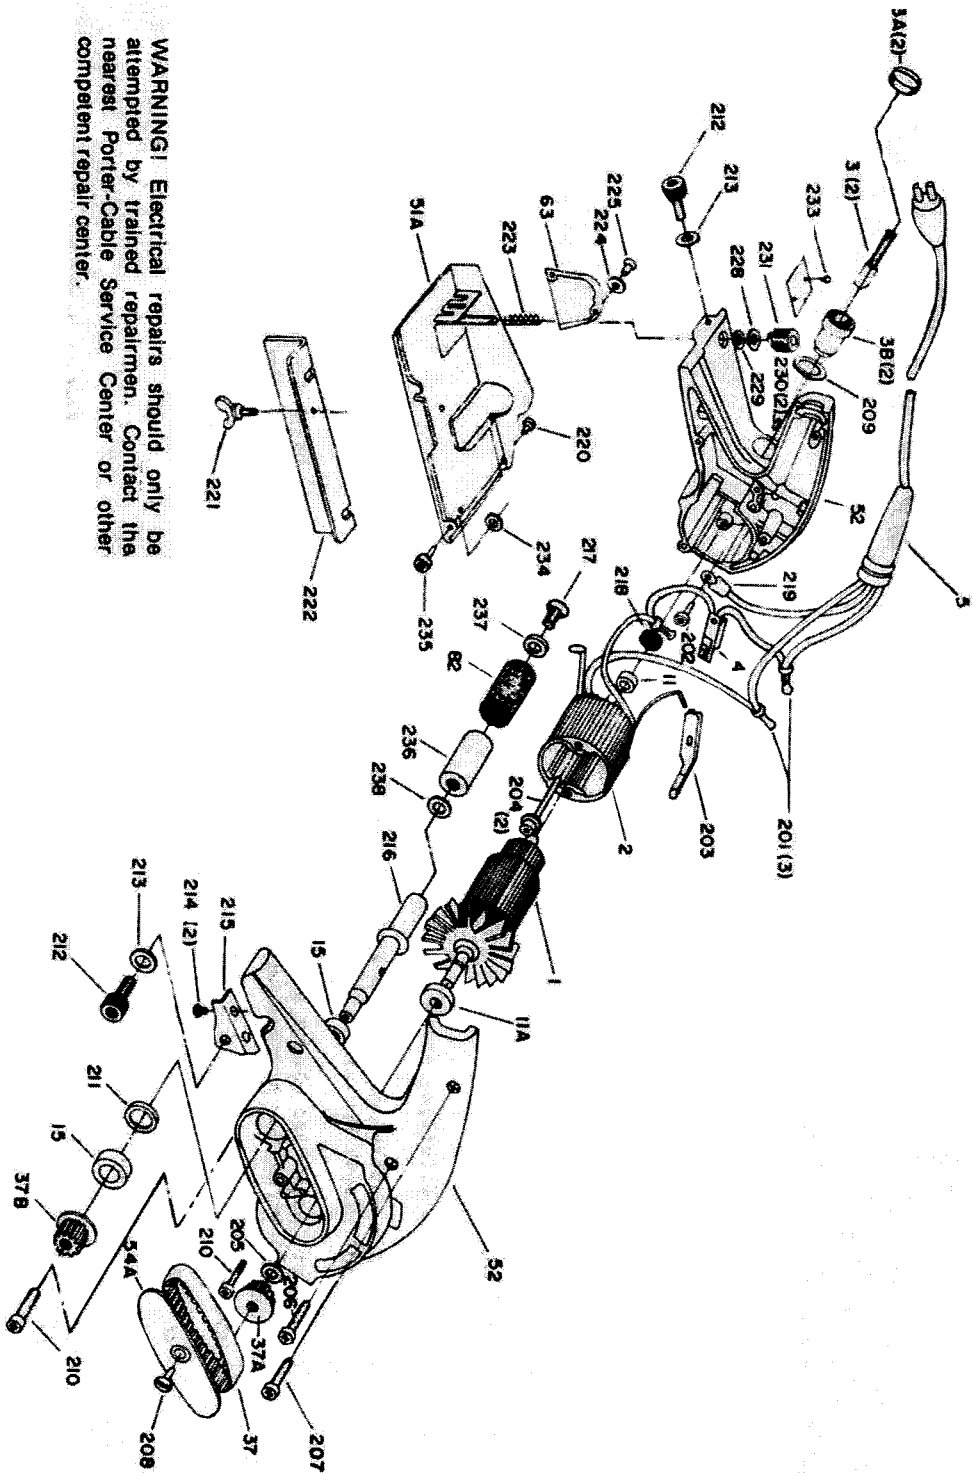

PORTER-CABLE ABRASIVE PLANE

320

WARNING! Electrical repairs should only be attempted by trained repairmen. Contact the nearest Porter-Cable Service Center or other competent repair center.

Parts List for J-320 Type 1

Item Number	Part Number	Description	Qty Required
1	000000-00	No Longer Available	1
2	000000-00	No Longer Available	1
2	803106	LEAD	1
3	N031653	BRUSH	2
3	823567	BRUSH CAP	2
3	823565	HOLDER	1
4	000000-00	No Longer Available	1
5	A11126	CORDSET	1
11	838989	BEARING	3
11	838855SV	BEARING	3
15	838995SV	BALL BEARING	3
37	696044	DRIVE BELT	1
37	000000-00	No Longer Available	1
37	000000-00	No Longer Available	1
51	845519	BASE BRACKET	1
52	000000-00	No Longer Available	1
54	000000-00	No Longer Available	1
63	000000-00	No Longer Available	1
201	682063	CONNECTOR VS	1
202	844107	SCREW	10
203	000000-00	No Longer Available	1
204	000000-00	No Longer Available	1
205	000000-00	No Longer Available	10
206	000000-00	No Longer Available	10
207	801848	SCREW	10
208	849819	SCREW	10
209	802211	WASHER	10

COPYRIGHT© 2005. All Rights Reserved.

Parts list, pricing, and availability subject to change. Please visit www.dewaltservicenet.com for current parts information.